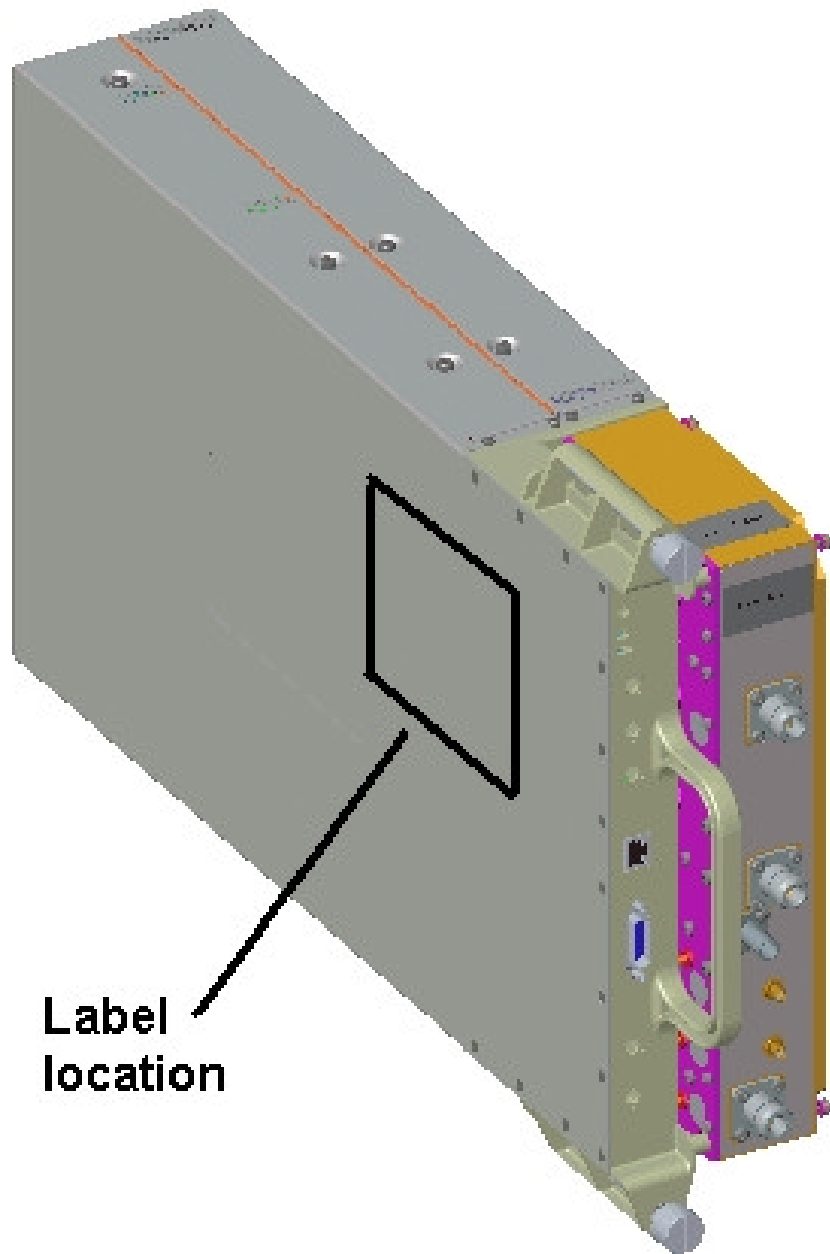

EXHIBIT 4

Transmit Label Information

Applicant: Nortel Networks

For Original Certification on :

FCC: AB6NT1900RM-CBTS

IC: 332D-CBS1G9RM

**CDMA RM 1900MHz
MODEL No. NTRZ71CA - A0514341**

FCC Tx ID: AB6NT1900RM-CBTS

IC: 332D-CBS1G9RM

**Nortel Networks
FCC Tx ID: AB6NT1900CBTS-RM
IC: 332D-CBS1G9RM**

FCC Tx and IC ID Label

**Label
location**

Nortel Networks
FCC Tx ID: AB6NT1900CBTS-RM
IC: 332D-CBS1G9RM

FCC Tx and IC ID Label Location