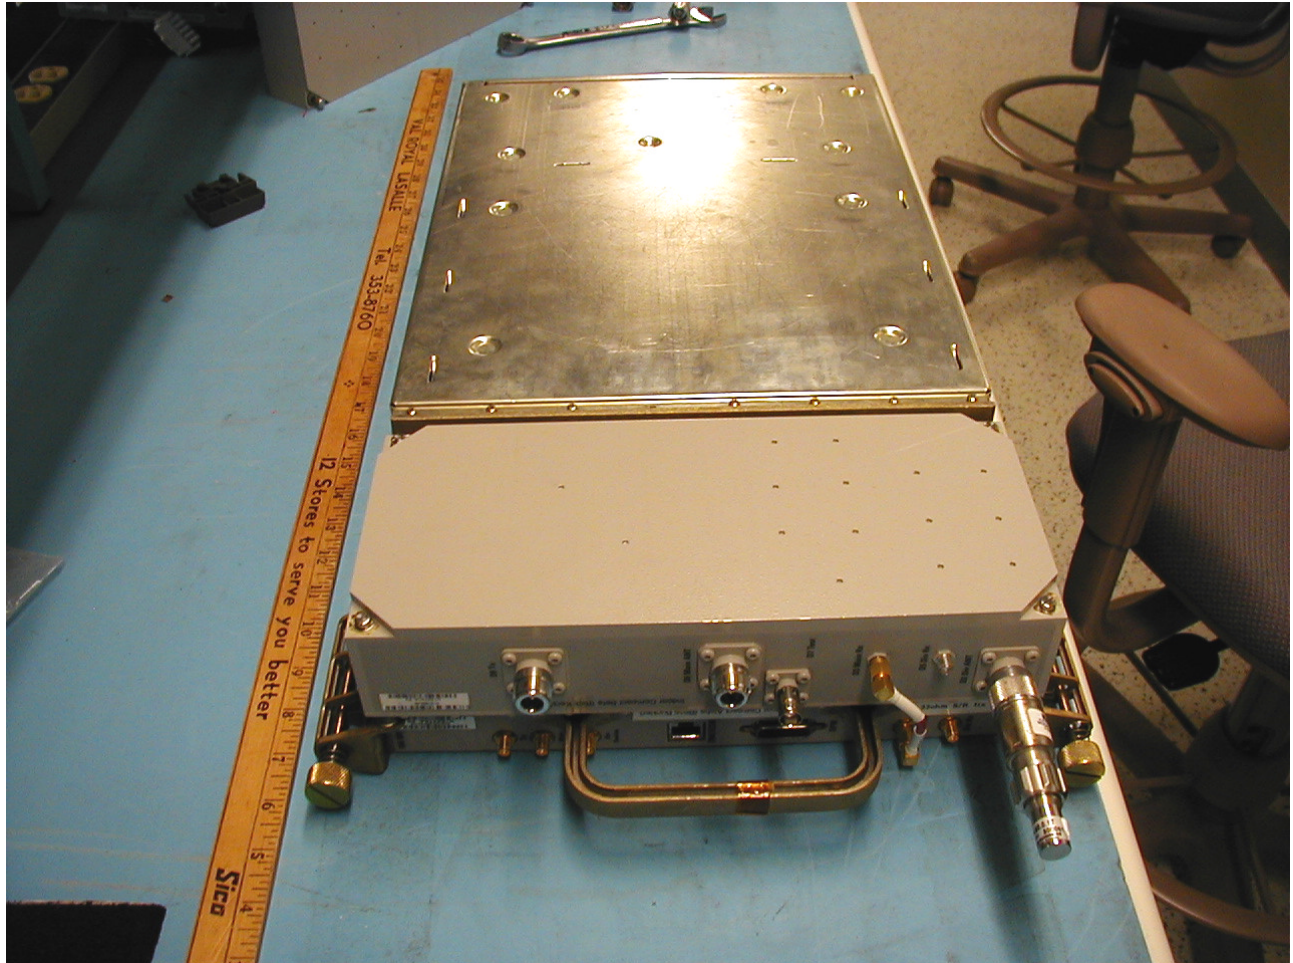

EXHIBIT 5

External Photos

Applicant: Nortel Networks

For Original Certification on :

FCC: AB6NT1900RM-CBTS

IC: 332D-CBS1G9RM

**Nortel Networks cBTS
Front View**

This document contains Proprietary information of Nortel Networks. This information is considered to be confidential and should be treated appropriately.

**Nortel Networks
cBTS 1900MHz RM Front View**

This document contains Proprietary information of Nortel Networks. This information is considered to be confidential and should be treated appropriately.

Nortel Networks
cBTS 1900MHz RM Front and Side View