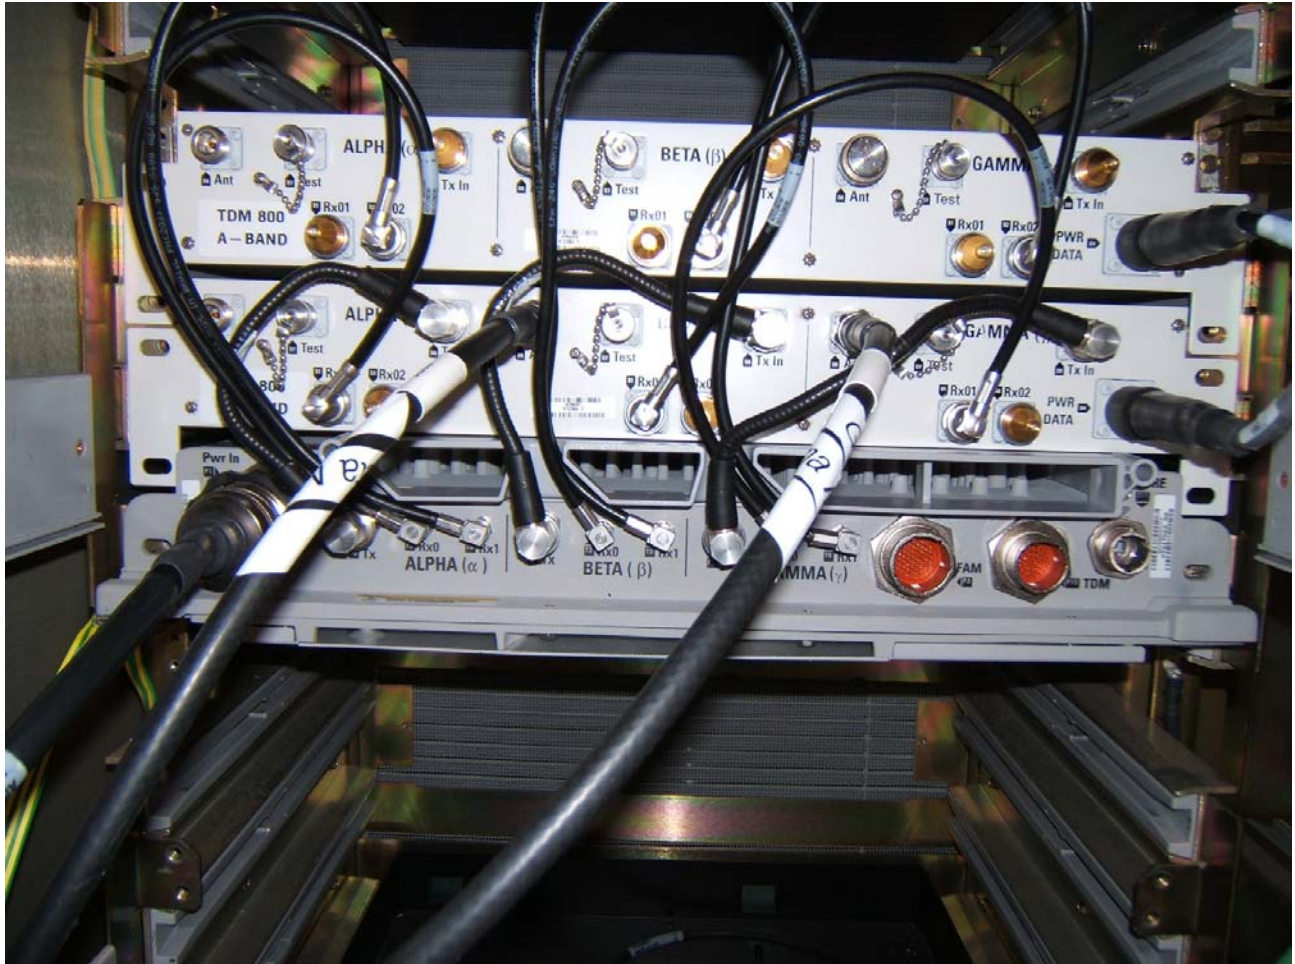

EXHIBIT 5

External Photos

Applicant: Nortel Networks

For Original Filing:

FCC: AB6NT1900MFRM3

IC: 332D-1G9MFRM3

Nortel Networks
MFRM3 Assembly Front View
Fan Assembly Mounted

This document contains Proprietary information of Nortel Networks. This information is considered to be confidential and should be treated appropriately.

Nortel Networks
MFRM3 Assembly Front View
Fan Assembly Removed

This document contains Proprietary information of Nortel Networks. This information is considered to be confidential and should be treated appropriately.