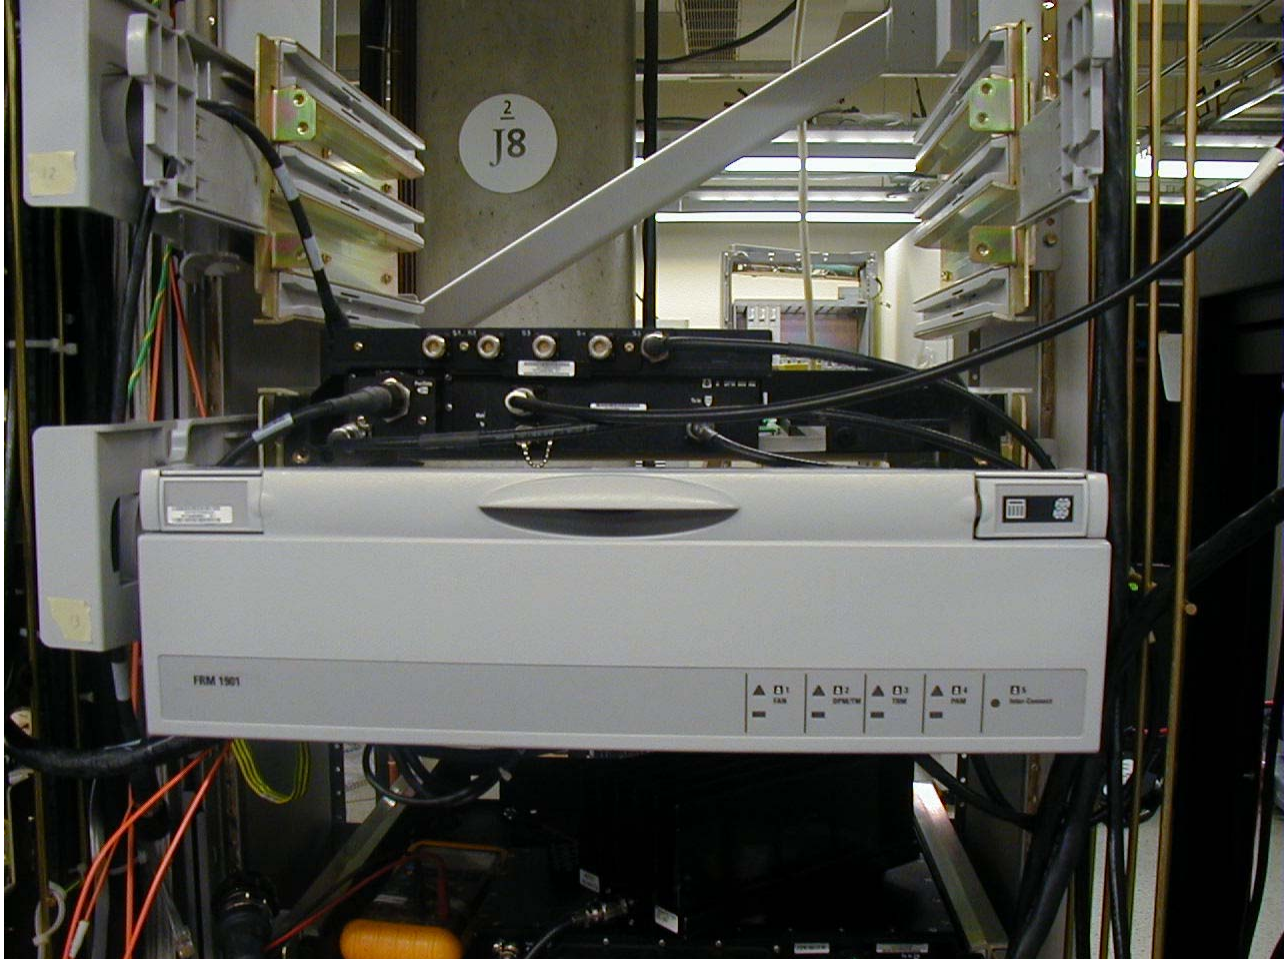

EXHIBIT 5

External Photos

Applicant: Nortel Networks

**For Original Equipment
Certification on:**

AB6NT1900MFRM2

Nortel Networks
MFRM2 Assembly Front View
Fan Assembly Mounted

This document contains Proprietary information of Nortel Networks. This information is considered to be confidential and should be treated appropriately.

Nortel Networks
MFRM2 Assembly Front View
Fan Assembly Removed

This document contains Proprietary information of Nortel Networks. This information is considered to be confidential and should be treated appropriately.