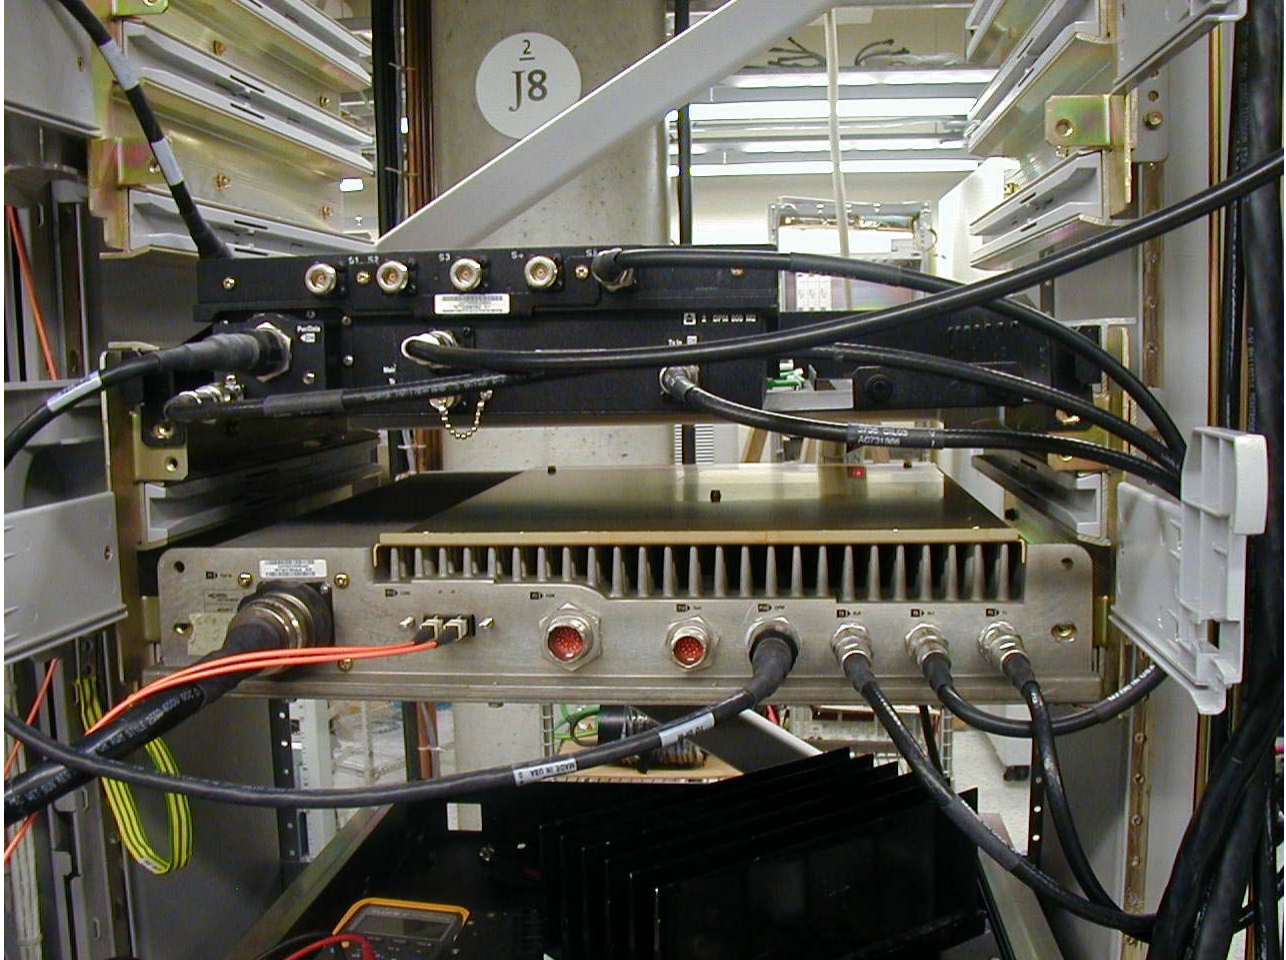

EXHIBIT 5

External Photos

Applicant: Nortel Networks

**For Original Equipment
Certification on:**

AB6NT1900MFRM2

Nortel Networks
MFRM2 Assembly Front View
Fan Assembly Mounted

This document contains Proprietary information of Nortel Networks. This information is considered to be confidential and should be treated appropriately.

Nortel Networks
MFRM2 Assembly Front View
Fan Assembly Removed

This document contains Proprietary information of Nortel Networks. This information is considered to be confidential and should be treated appropriately.