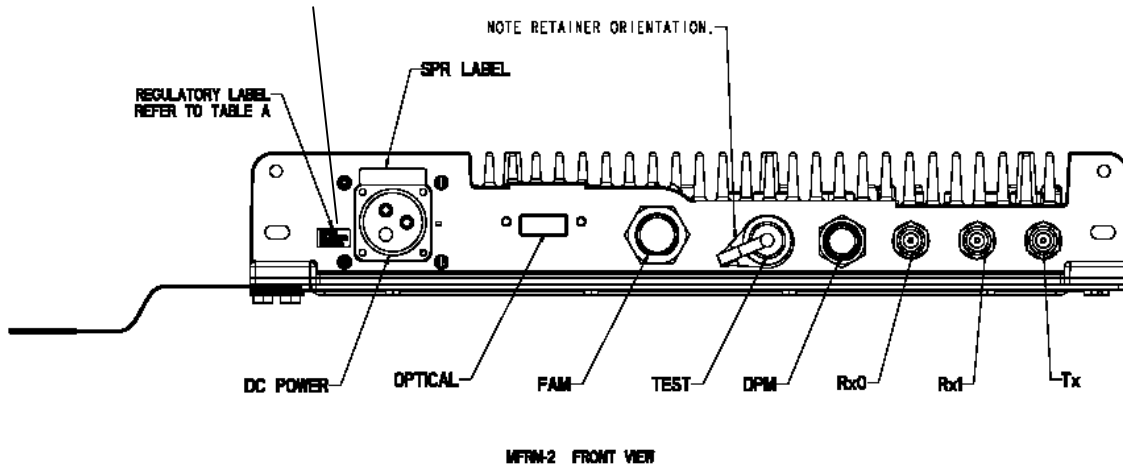

IC: 332D-1G9MFRM2

Made in Canada

P0603341

STREAM 00/ ISSUE 01

FULL SCALE

SHEET 2 of 2

Nortel Networks
AB6NT1900MFRM2
FCC Tx ID Label

Tx ID Label Location