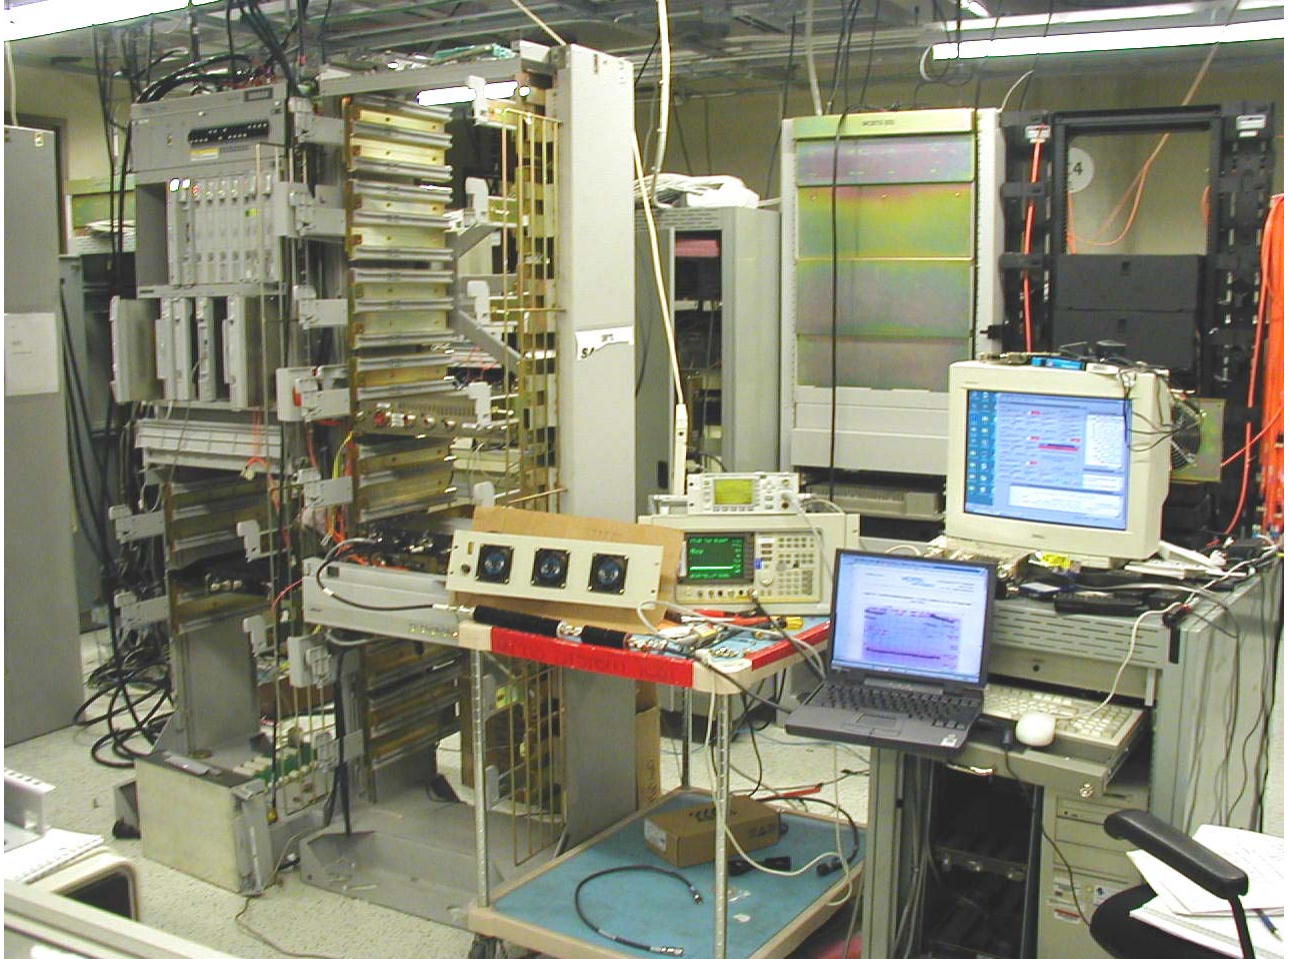

# **EXHIBIT 11**

## **Test Setup Photos**

**Applicant: Nortel Networks**

**For Original Equipment  
Certification on:**

**AB6NT1900MFRM2**

**Test setup for the  
Spurious Emission at Antenna Terminals**

This document contains Proprietary information of Nortel Networks. This information is considered to be confidential and should be treated appropriately.

**Test setup for the  
Radiated Emission**