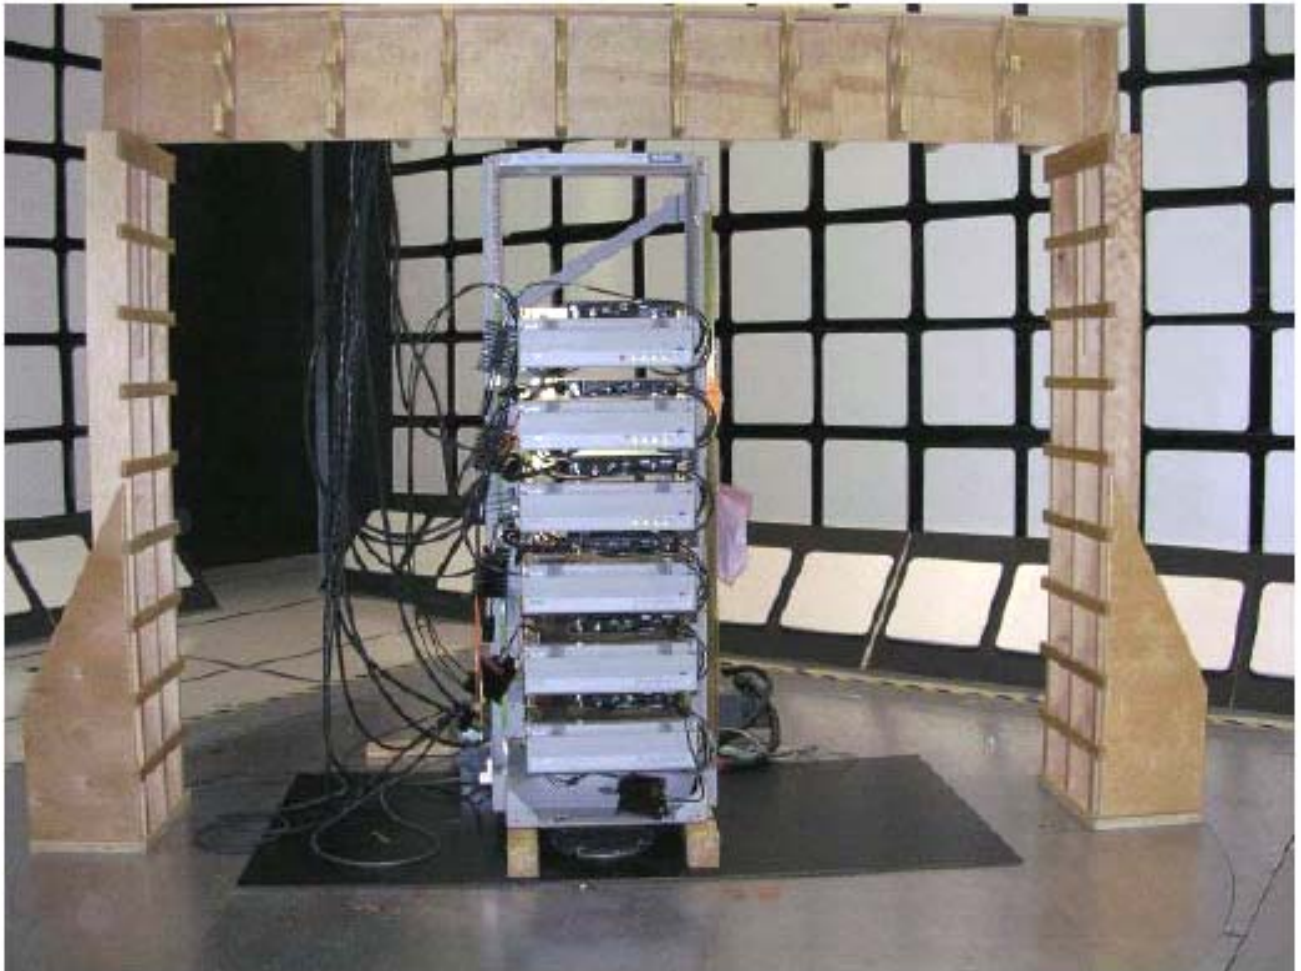

## **Test Setup Photos**

**Applicant: Nortel Networks**

**For Original Equipment  
Certification on:**

**AB6NT1900MFRM2**

**Test setup for the  
Spurious Emission at Antenna Terminals**

This document contains Proprietary information of Nortel Networks. This information is considered to be confidential and should be treated appropriately.

**Test setup for the  
Radiated Emission**