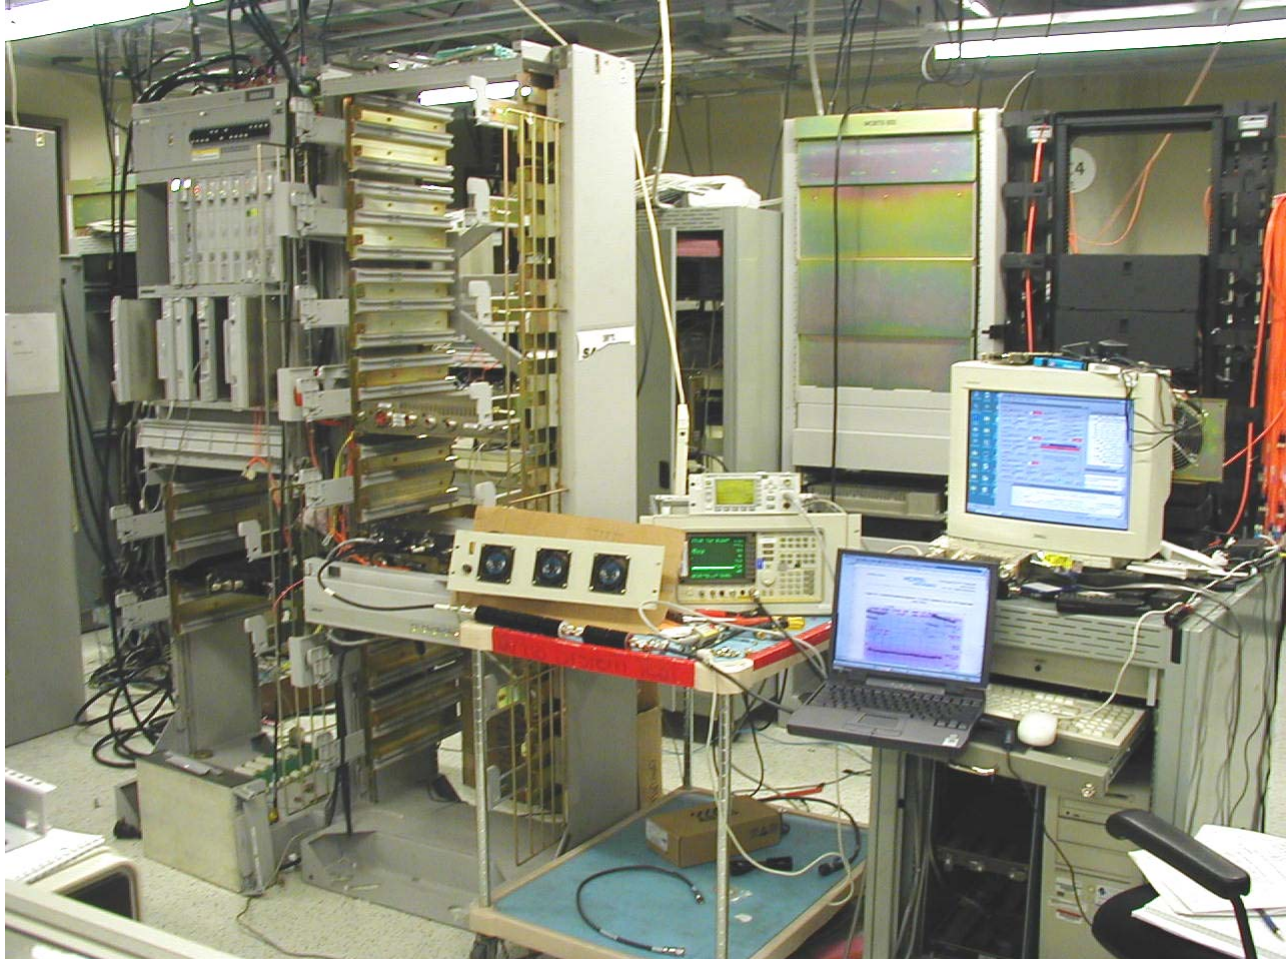

# **EXHIBIT 11**

## **Test Setup Photos**

**Applicant: Nortel Networks**

**For Original Equipment  
Certification:**

**AB6NT1900MFRM2-FP**

**Test setup for the  
Spurious Emission at Antenna Terminals**

This document contains Proprietary information of Nortel Networks. This information is considered to be confidential and should be treated appropriately.