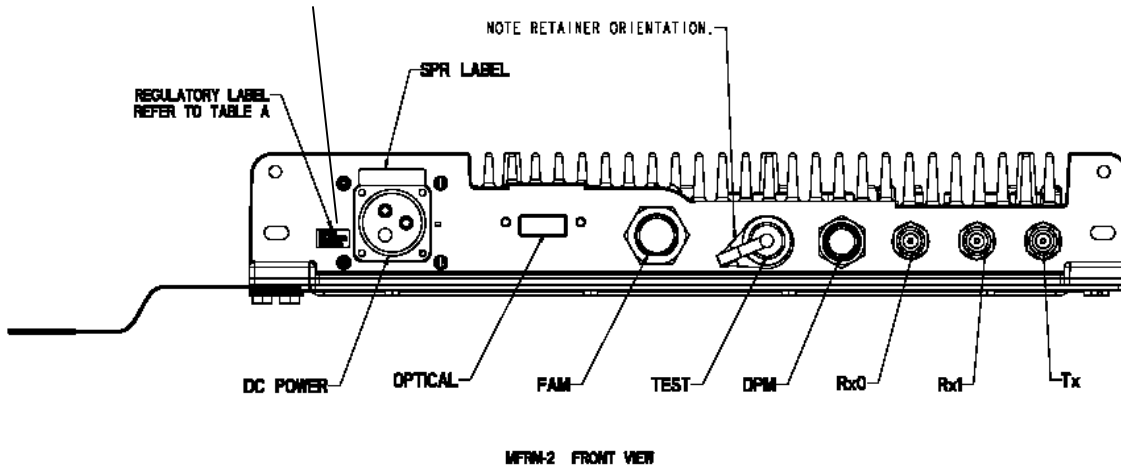

IC: 332D-1G9MFRM2

Made in Canada

P0603341

STREAM 00/ ISSUE 01

FULL SCALE

SHEET 2 of 2

Nortel Networks
FCC Tx ID: AB6NT1900MFRM2-FP
IC: 332D-1G9MFRM2
FCC Tx ID and IC Label

Tx ID Label Location