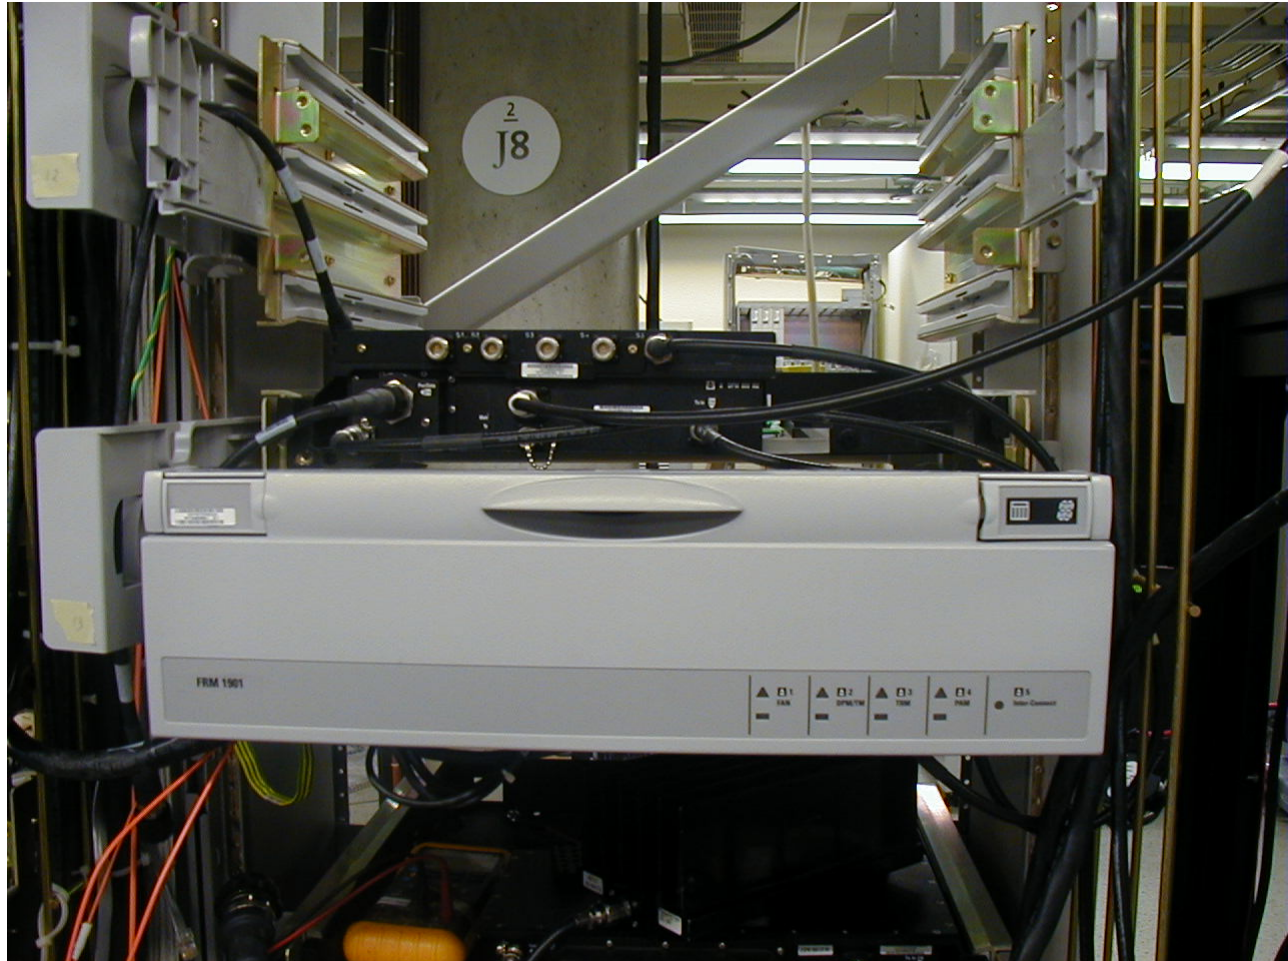

EXHIBIT 5

External Photos

Applicant: Nortel Networks

**For Original Equipment
Certification:**

FCC Tx ID: AB6NT1900MFRM2-FP

Nortel Networks
MFRM2 Assembly Front View
Fan Assembly Mounted

This document contains Proprietary information of Nortel Networks. This information is considered to be confidential and should be treated appropriately.

Nortel Networks
MFRM2 Assembly Front View
Fan Assembly Removed

This document contains Proprietary information of Nortel Networks. This information is considered to be confidential and should be treated appropriately.