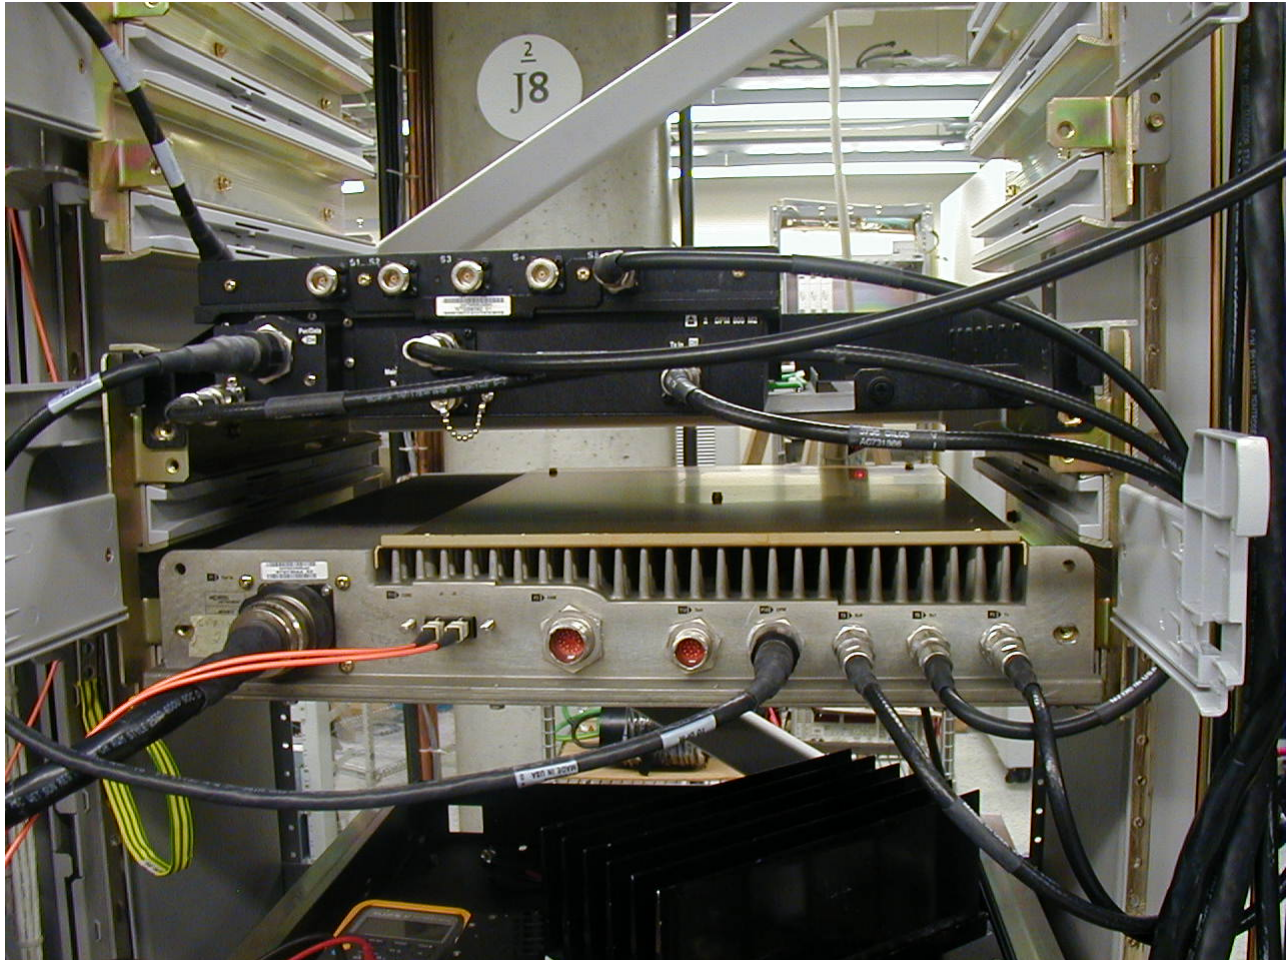

EXHIBIT 5

External Photos

Applicant: Nortel Networks

**For Original Equipment
Certification:**

FCC Tx ID: AB6NT1900MFRM2-FP

Nortel Networks
MFRM2 Assembly Front View
Fan Assembly Mounted

This document contains Proprietary information of Nortel Networks. This information is considered to be confidential and should be treated appropriately.

Nortel Networks
MFRM2 Assembly Front View
Fan Assembly Removed

This document contains Proprietary information of Nortel Networks. This information is considered to be confidential and should be treated appropriately.