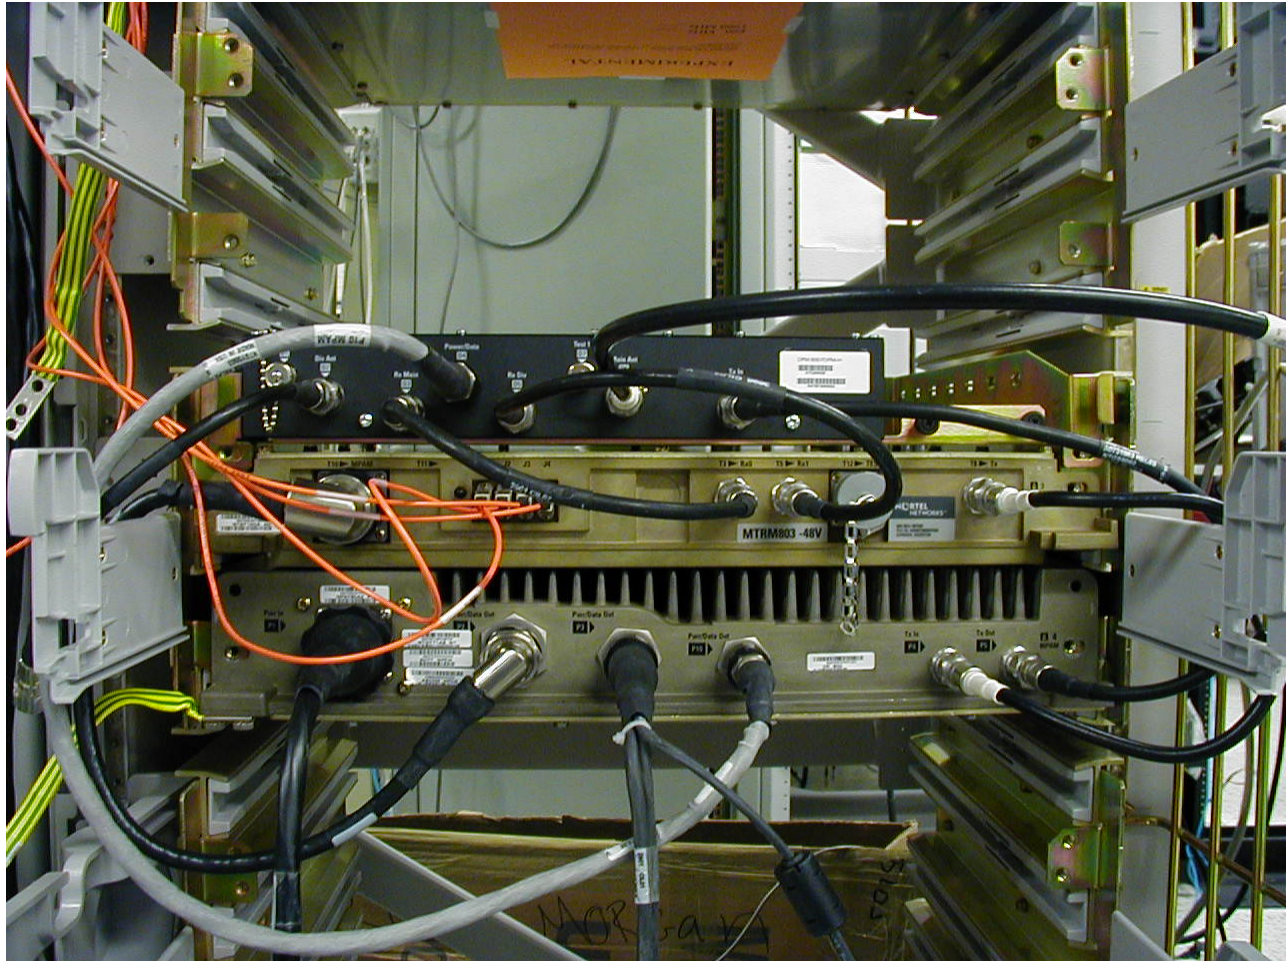

EXHIBIT 5

External Photos

Applicant: Nortel Networks

**For Class II Permissive Change
Certification on:**

**FCC Tx ID: AB6NT1900MFRM
IC ID: 332331274A**

Nortel Networks
MFRM Assembly Front View
Fan Assembly Mounted

This document contains Proprietary information of Nortel Networks. This information is considered to be confidential and should be treated appropriately.

Nortel Networks
MFRM Assembly Front View
Fan Assembly Removed