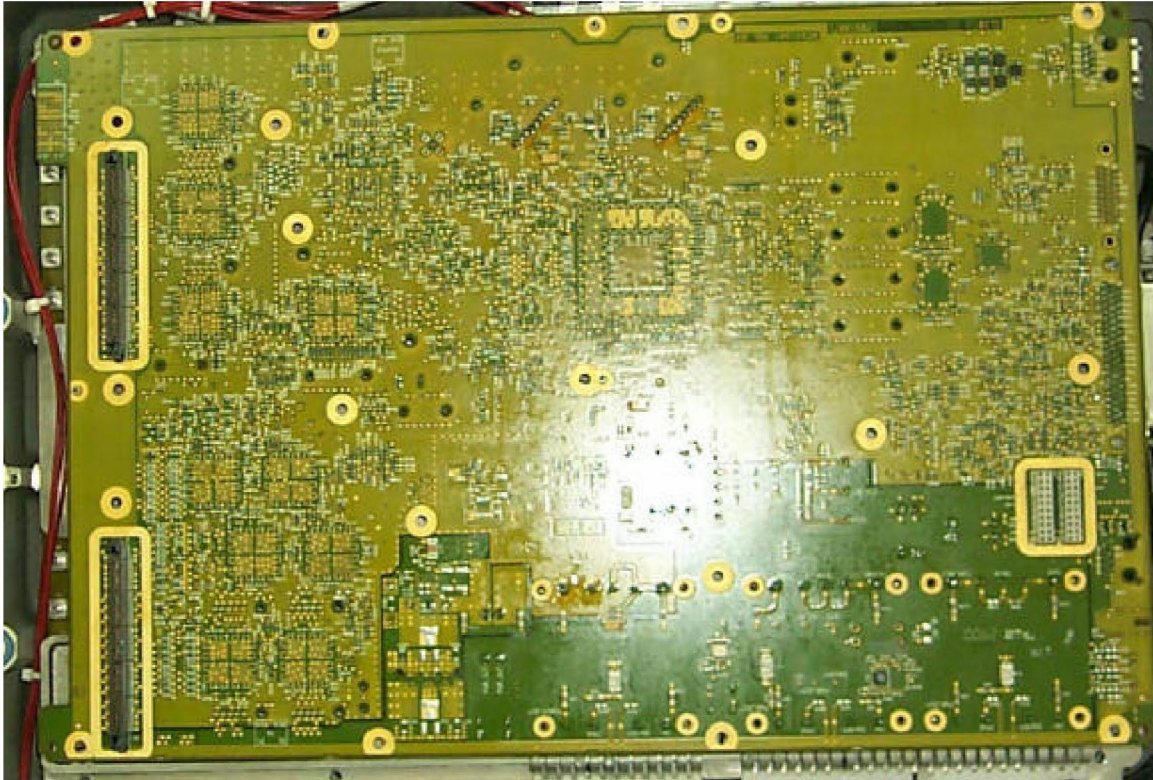

Nortel Networks
1900 MTRM Digital Board
NTGY13AA
Bottom View