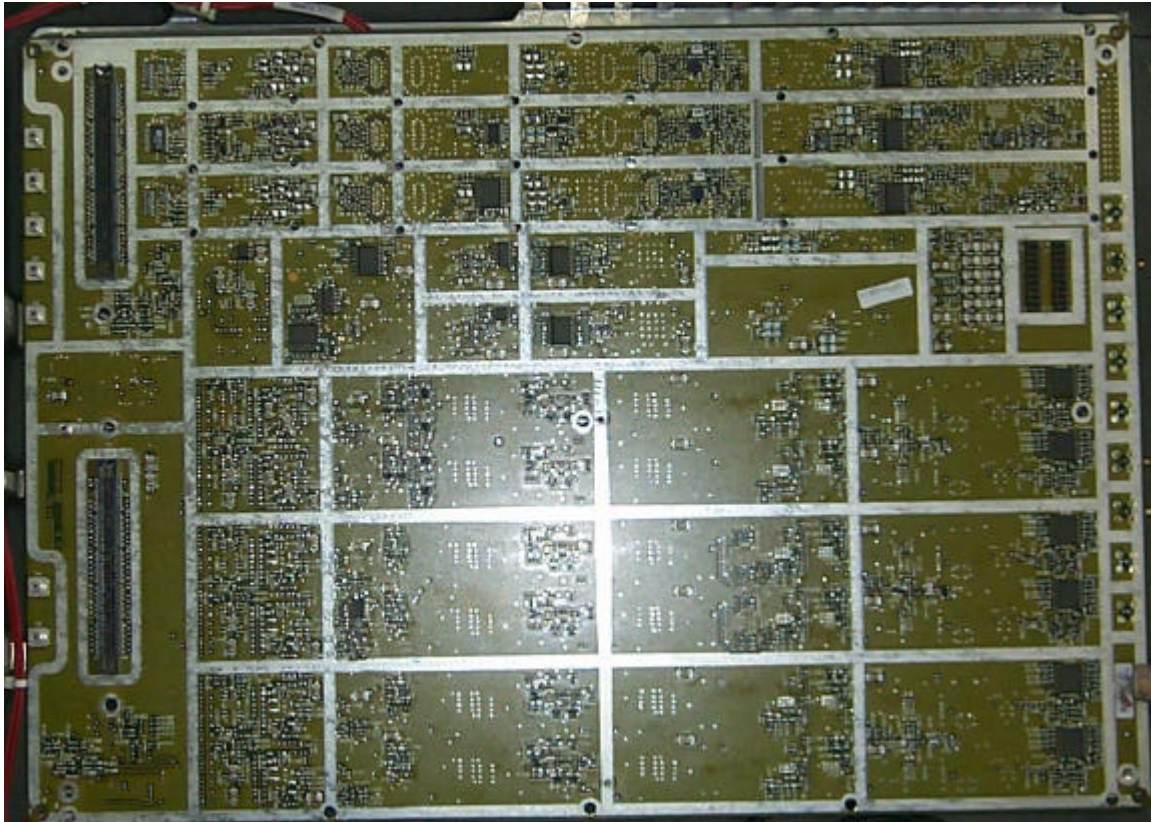

EXHIBIT 6

Internal Photographs

Applicant: Nortel Networks

For Type Acceptance/Certification on:

AB6NT1900MFRM

SANMINA

Nortel Networks
1900 MPAM
Front/Top View

SANMINA

Nortel Networks
1900 MTRM
Top View

SANMINA

Nortel Networks
1900 MTRM Digital Board
NTGY13AA
Top View

SANMINA

Nortel Networks
1900 MTRM Digital Board
NTGY13AA
Bottom View

SANMINA

Nortel Networks
1900 MTRM RF Board
NTGY12AA
Bottom View

SANMINA

Nortel Networks
1900 MTRM RF Board
NTGY12AA
Top View