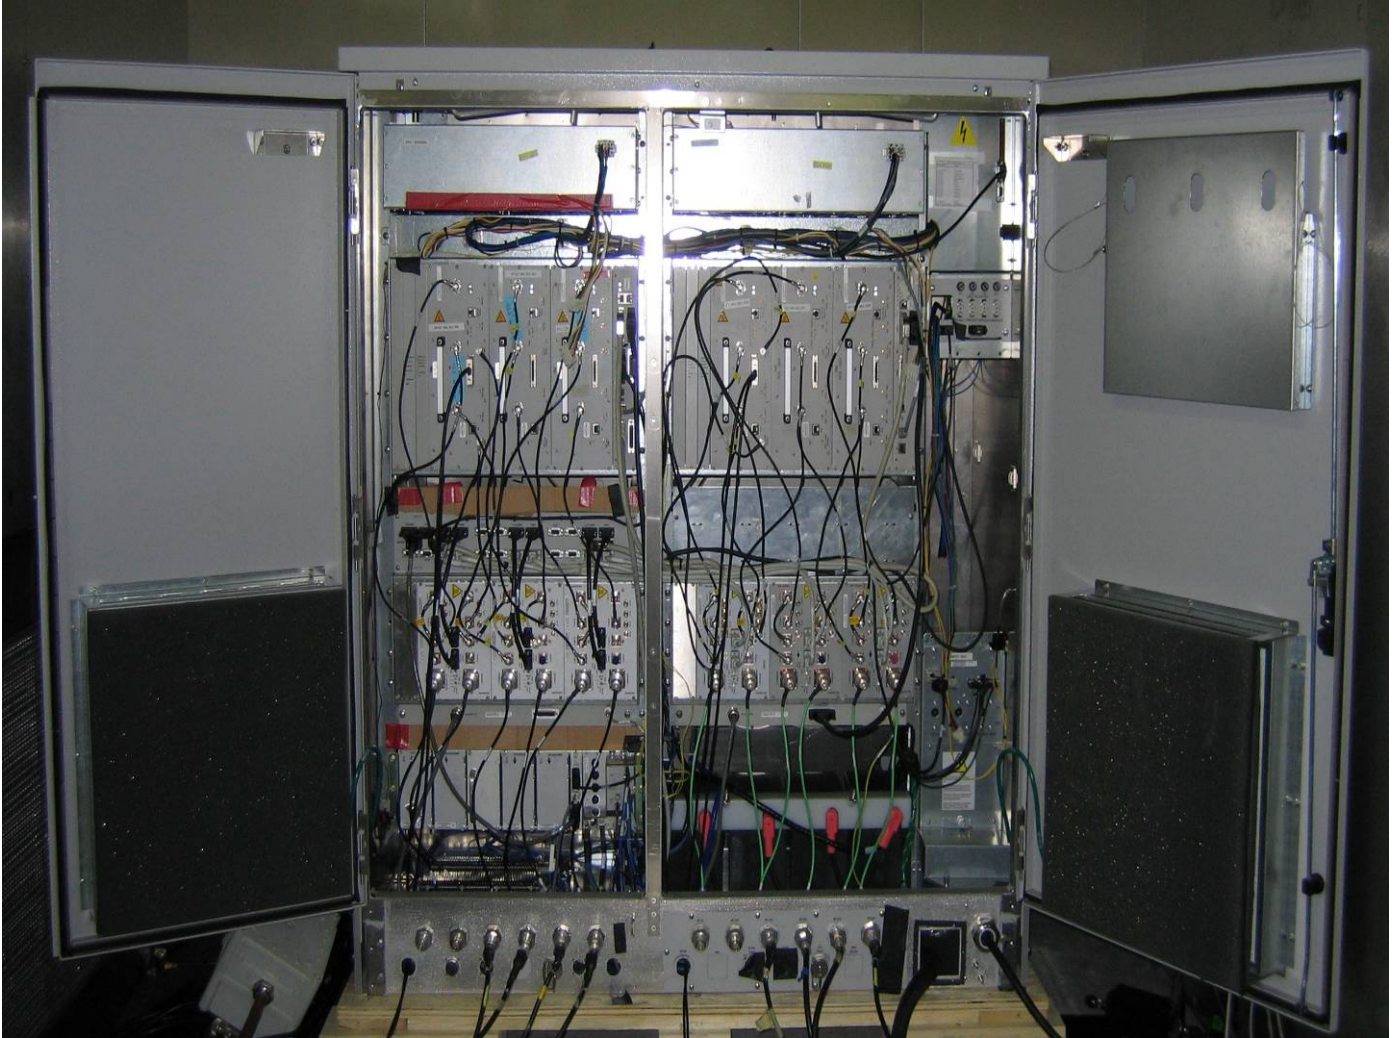

# (NG) GSM BTS 18000 Outdoor Pictures

FCC ID: AB6BTS18OUTHP

Figure 1: Front view, door open

Figure 2: Lateral rear view

Figure 3: Front view, doors closed