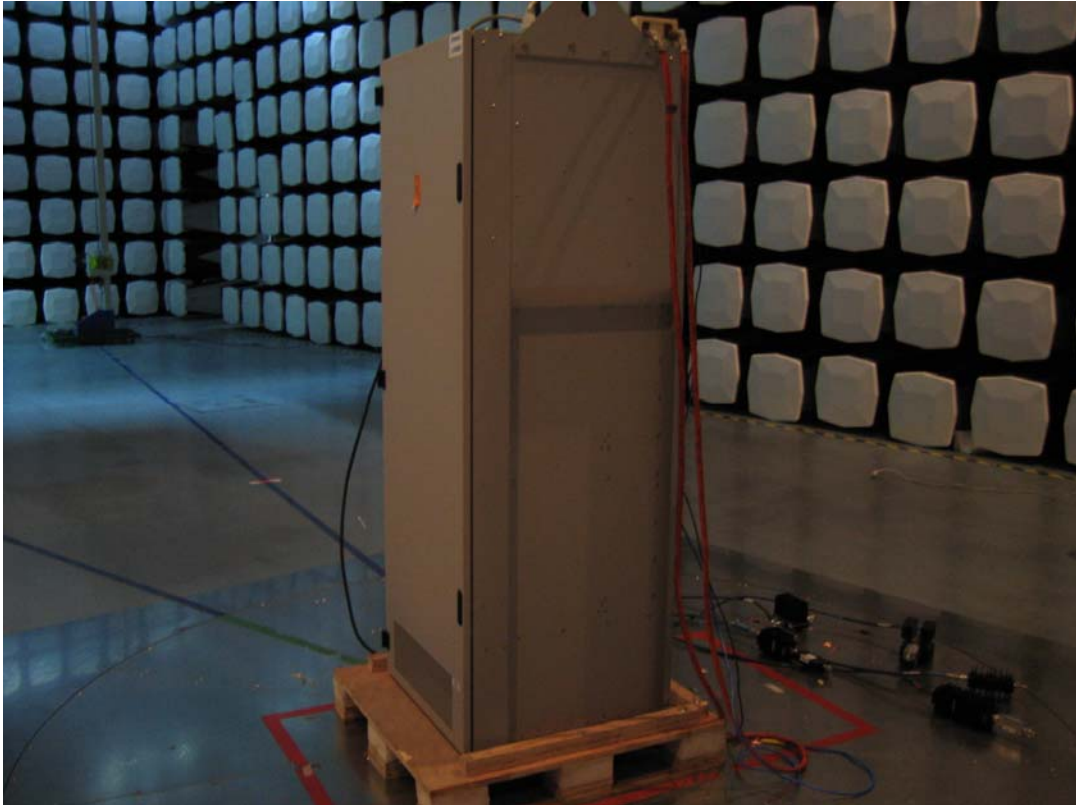

## 2.2.5 Test Setup

Radiated Emission Test Set-Up 30-1000MHz

/

### 2.3.5 Test Setup

Radiated spurious Emission Test Set-Up 1G-18GHz

/