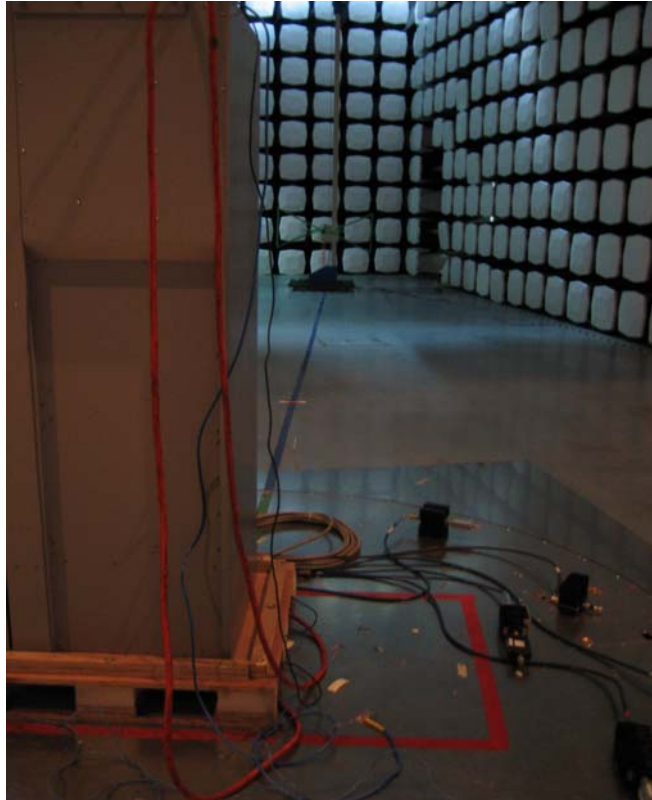

## 2.2.5 Test Setup

Radiated Emission Test Set-Up 30-1000MHz

/

### 2.3.5 Test Setup

Radiated spurious Emission Test Set-Up 1G-18GHz

/