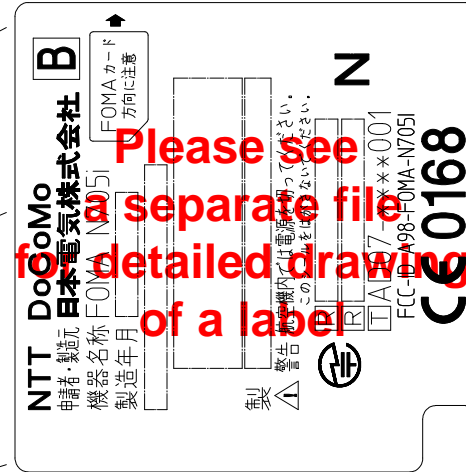

# FCC ID Label Placement

Please see a separate file for a detailed drawing of a label

Rear View  
Without Battery Pack

# FOMA N705i: IMEI Label Layout

NTT DoCoMo., Ltd.  
Applicant· Manufacturer:  
NEC Corporation  
Product name: FOMA N705i

(Japanese accreditation mark)