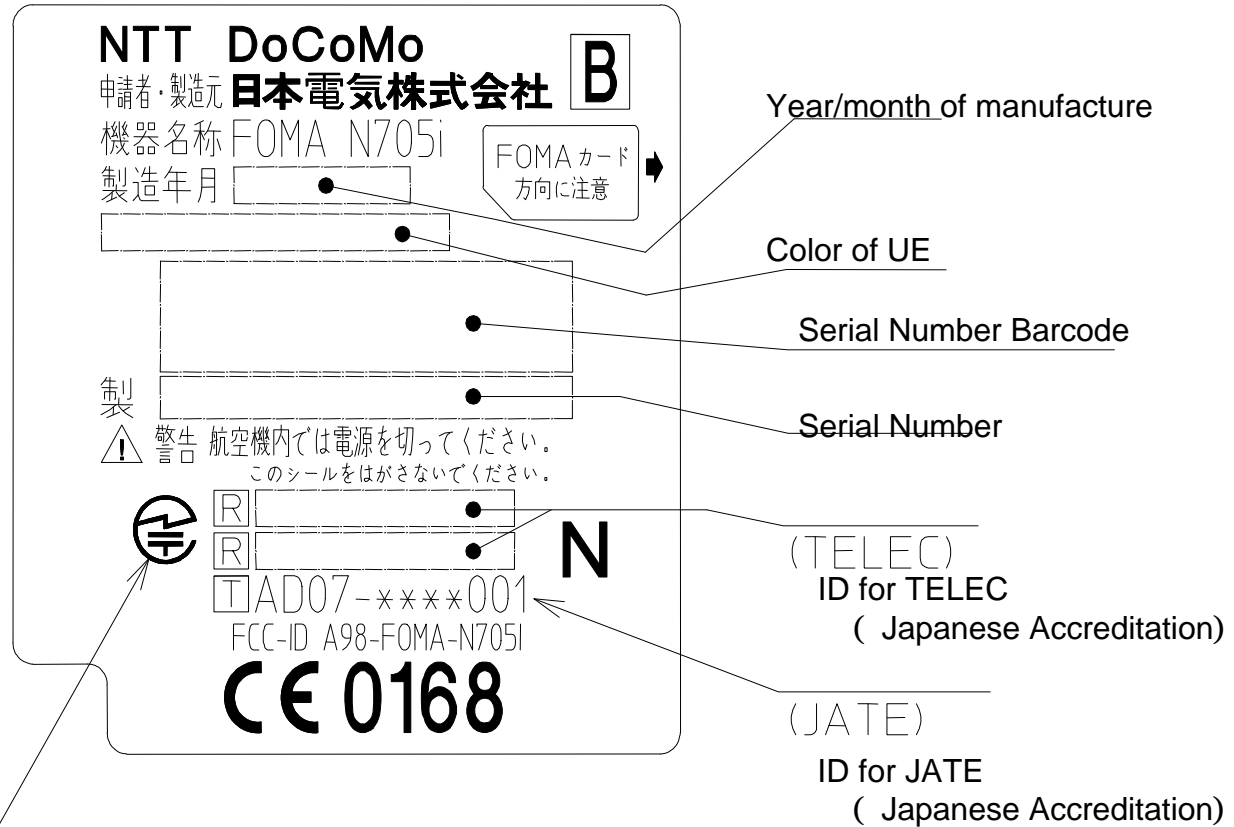

# FCC ID Label Placement

Please see a separate file for a detailed drawing of a label

Rear View  
Without Battery Pack

# FOMA N705i: IMEI Label Layout

NTT DoCoMo., Ltd.  
Applicant· Manufacturer:  
NEC Corporation  
Product name: FOMA N705i

(Japanese accreditation mark)