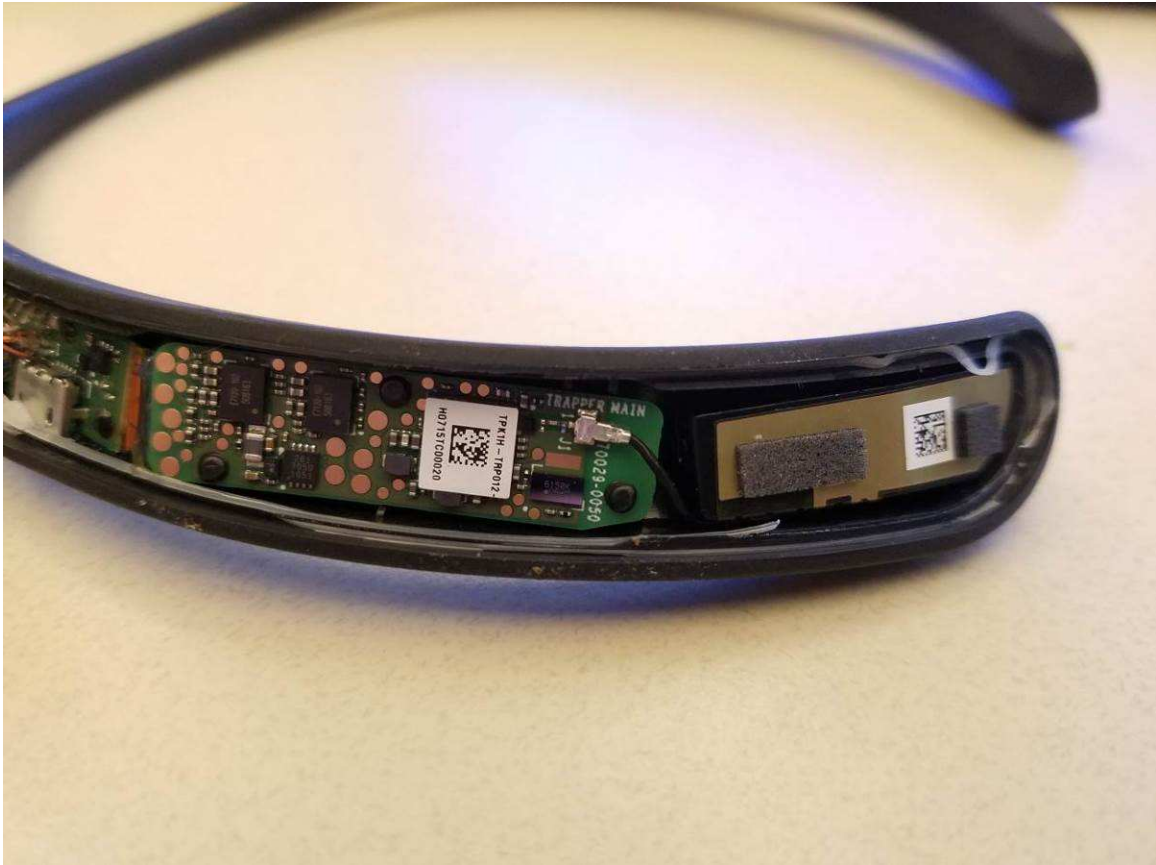

FCC ID: A94TR1

Updated internal photos for Class II permissive change

Main board and antenna – top view

Main board – bottom view

Antenna – bottom view

Antenna – side 1

Antenna – side 2