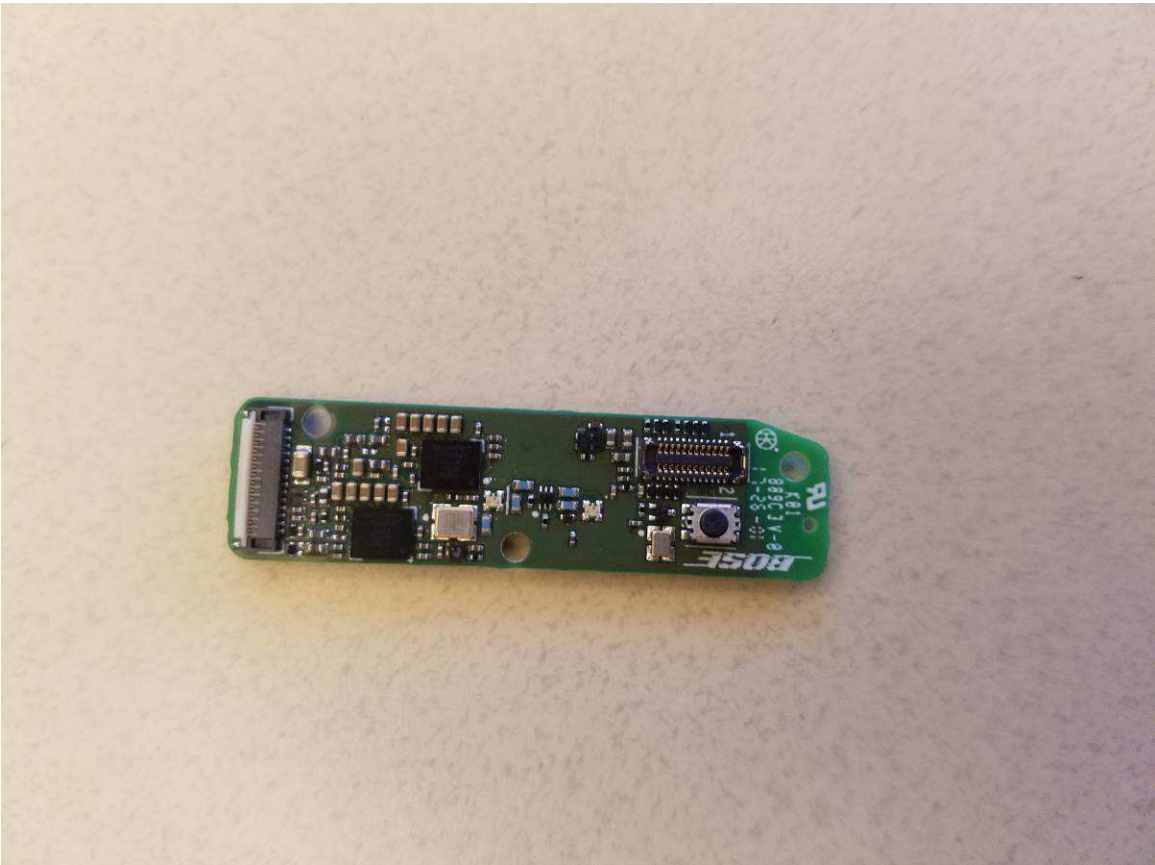

FCC ID: A94TR1

Updated internal photos for Class II permissive change

Main board and antenna – top view

Main board – bottom view

Antenna – bottom view

Antenna – side 1

Antenna – side 2