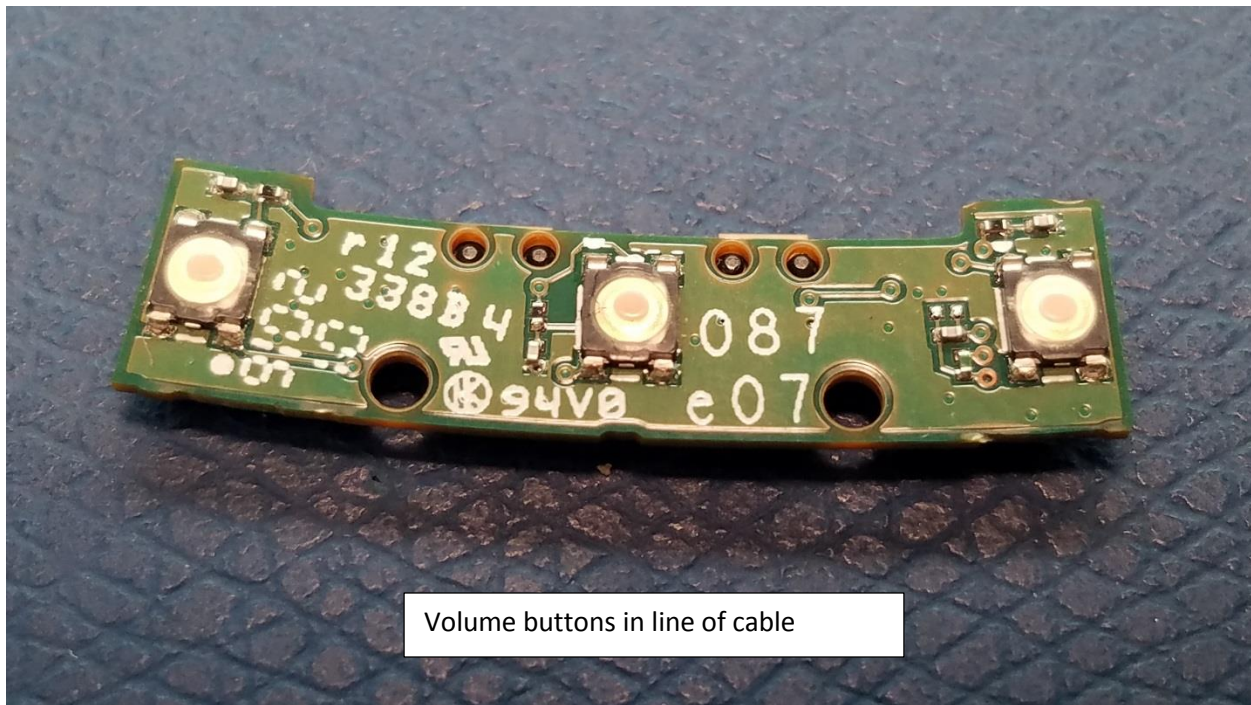

Wireless Transceiver Test Report

FCC ID: A94TR1

Internal photos

Without written permission of laboratory, this report shall not be reproduced except in full.

Wireless Transceiver Test Report

FCC ID: A94TR1

Internal photos

Without written permission of laboratory, this report shall not be reproduced except in full.

Wireless Transceiver Test Report

FCC ID: A94TR1

Internal photos

Without written permission of laboratory, this report shall not be reproduced except in full.

Internal photos

Without written permission of laboratory, this report shall not be reproduced except in full.

Volume buttons in line of cable

Antenna

Radio/processor board

Without written permission of laboratory, this report shall not be reproduced except in full.