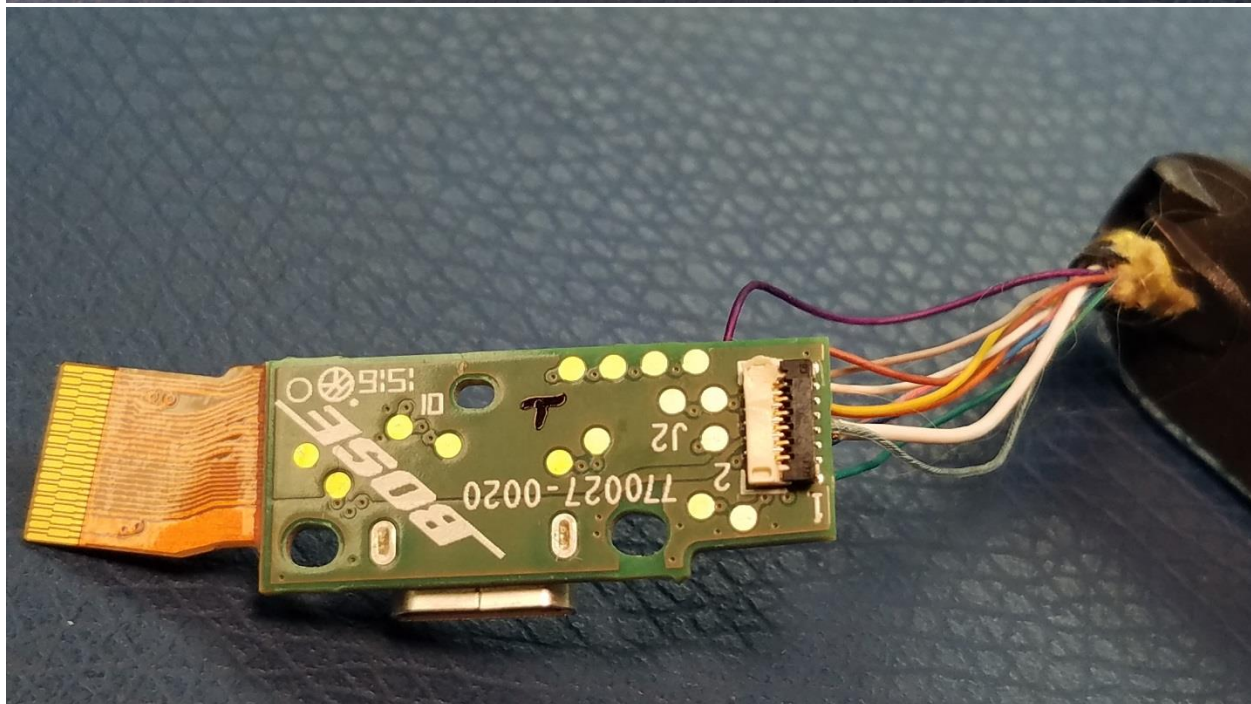

Wireless Transceiver Test Report

FCC ID: A94TR1

Internal photos

Without written permission of laboratory, this report shall not be reproduced except in full.

Wireless Transceiver Test Report

FCC ID: A94TR1

Internal photos

Without written permission of laboratory, this report shall not be reproduced except in full.

Wireless Transceiver Test Report

FCC ID: A94TR1

Internal photos

Without written permission of laboratory, this report shall not be reproduced except in full.