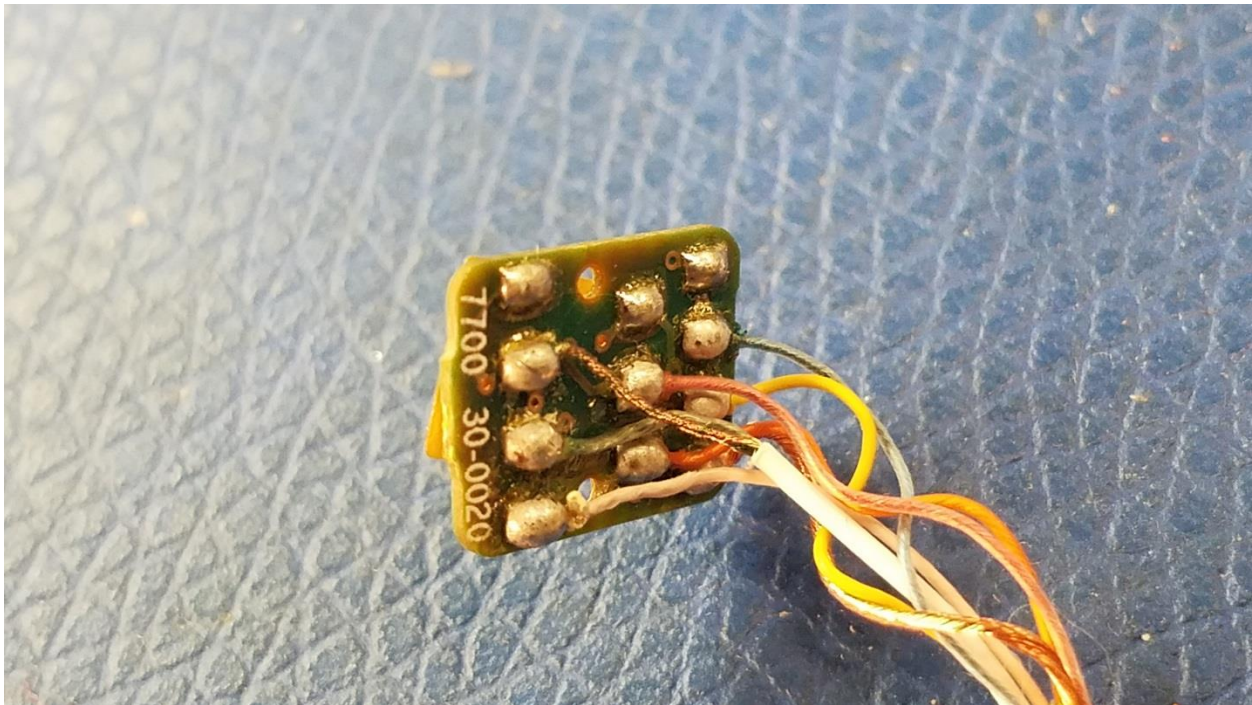

Wireless Transceiver Test Report

FCC ID: A94TR1

Internal photos

Without written permission of laboratory, this report shall not be reproduced except in full.

Wireless Transceiver Test Report

FCC ID: A94TR1

Internal photos

Without written permission of laboratory, this report shall not be reproduced except in full.

Wireless Transceiver Test Report

FCC ID: A94TR1

Internal photos

Without written permission of laboratory, this report shall not be reproduced except in full.

Internal photos

Without written permission of laboratory, this report shall not be reproduced except in full.

Volume buttons in line of cable

Antenna

Radio/processor board

Without written permission of laboratory, this report shall not be reproduced except in full.