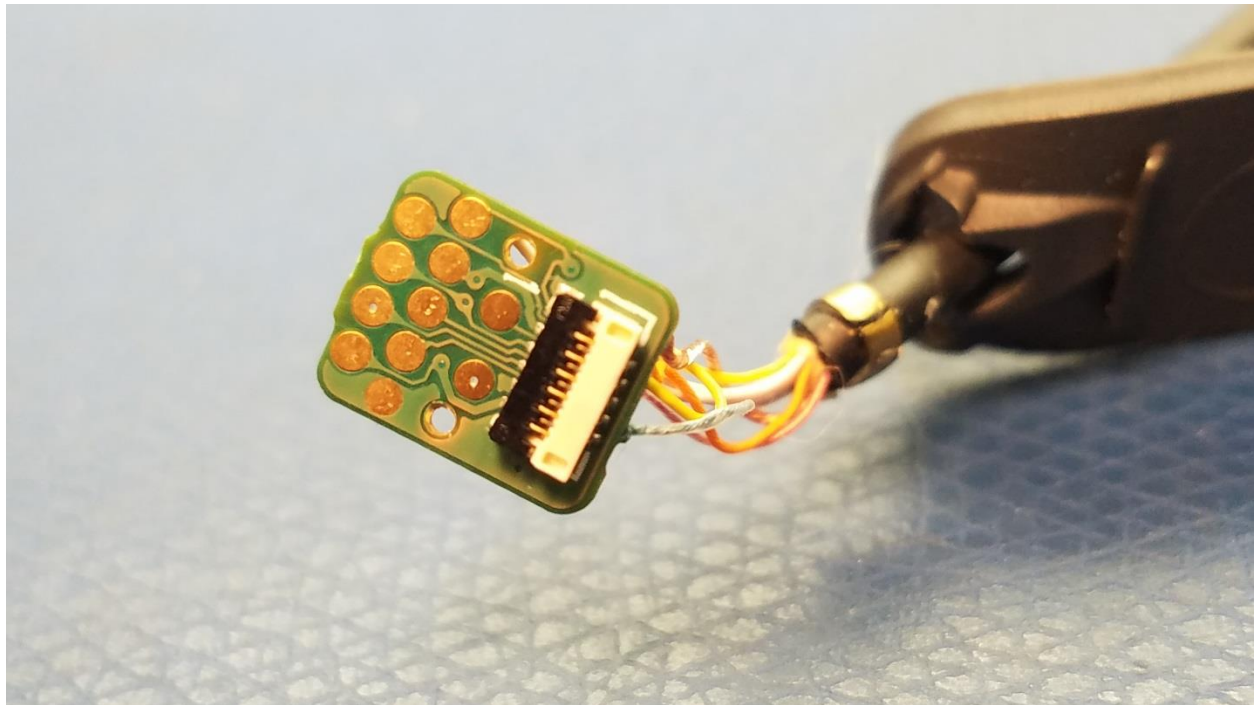

Wireless Transceiver Test Report

FCC ID: A94TR1

Internal photos

Without written permission of laboratory, this report shall not be reproduced except in full.

Wireless Transceiver Test Report

FCC ID: A94TR1

Internal photos

Without written permission of laboratory, this report shall not be reproduced except in full.

Volume buttons in line of cable

Antenna

Radio/processor board

Without written permission of laboratory, this report shall not be reproduced except in full.

Wireless Transceiver Test Report

FCC ID: A94TR1

Internal photos

Without written permission of laboratory, this report shall not be reproduced except in full.