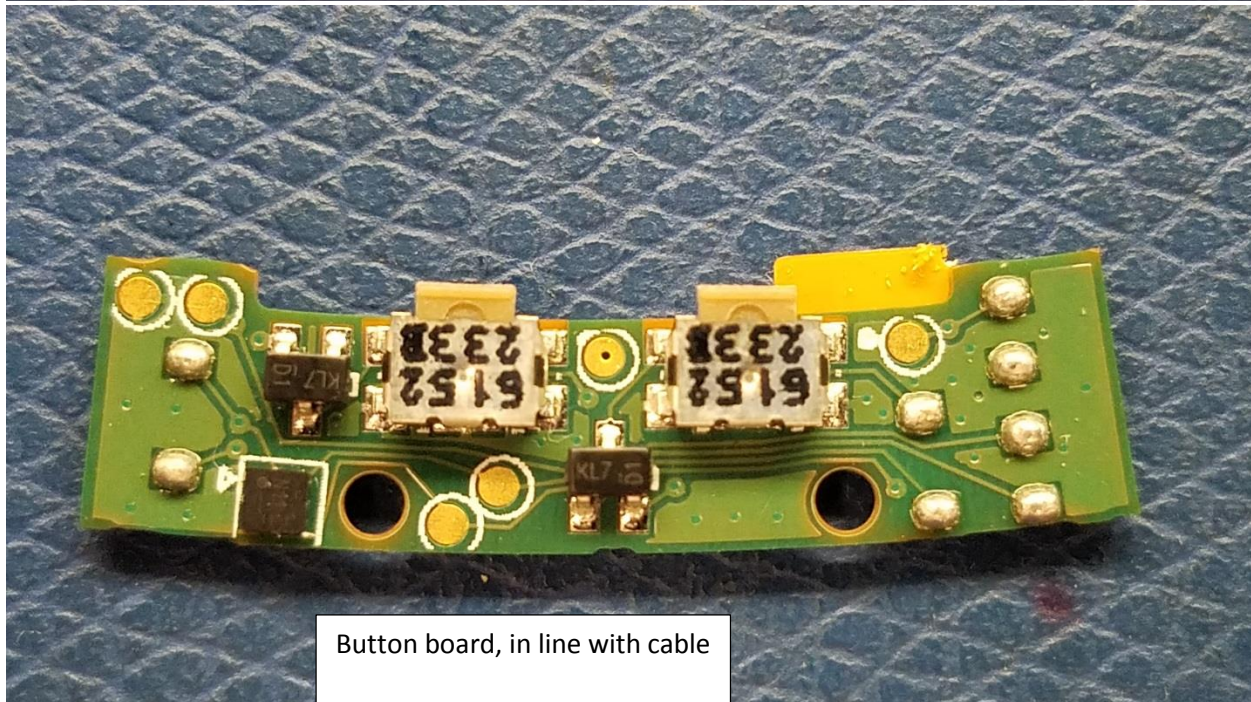

Wireless Transceiver Test Report

FCC ID: A94TR1

Internal photos

Without written permission of laboratory, this report shall not be reproduced except in full.

Wireless Transceiver Test Report

FCC ID: A94TR1

Internal photos

Without written permission of laboratory, this report shall not be reproduced except in full.

Wireless Transceiver Test Report

FCC ID: A94TR1

Internal photos

Without written permission of laboratory, this report shall not be reproduced except in full.