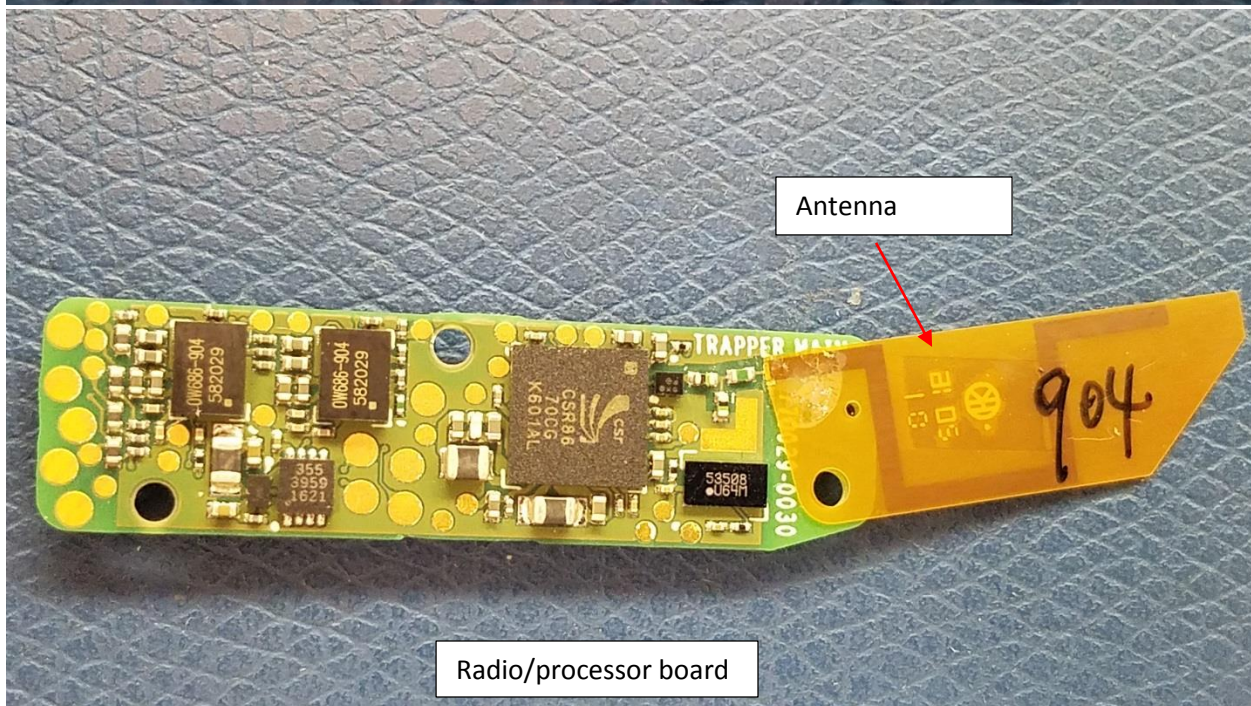

Wireless Transceiver Test Report

FCC ID: A94TR1

Internal photos

Without written permission of laboratory, this report shall not be reproduced except in full.

Wireless Transceiver Test Report

FCC ID: A94TR1

Internal photos

Without written permission of laboratory, this report shall not be reproduced except in full.

Wireless Transceiver Test Report

FCC ID: A94TR1

Internal photos

Without written permission of laboratory, this report shall not be reproduced except in full.

Internal photos

Without written permission of laboratory, this report shall not be reproduced except in full.

Volume buttons in line of cable

Antenna

Radio/processor board

Without written permission of laboratory, this report shall not be reproduced except in full.