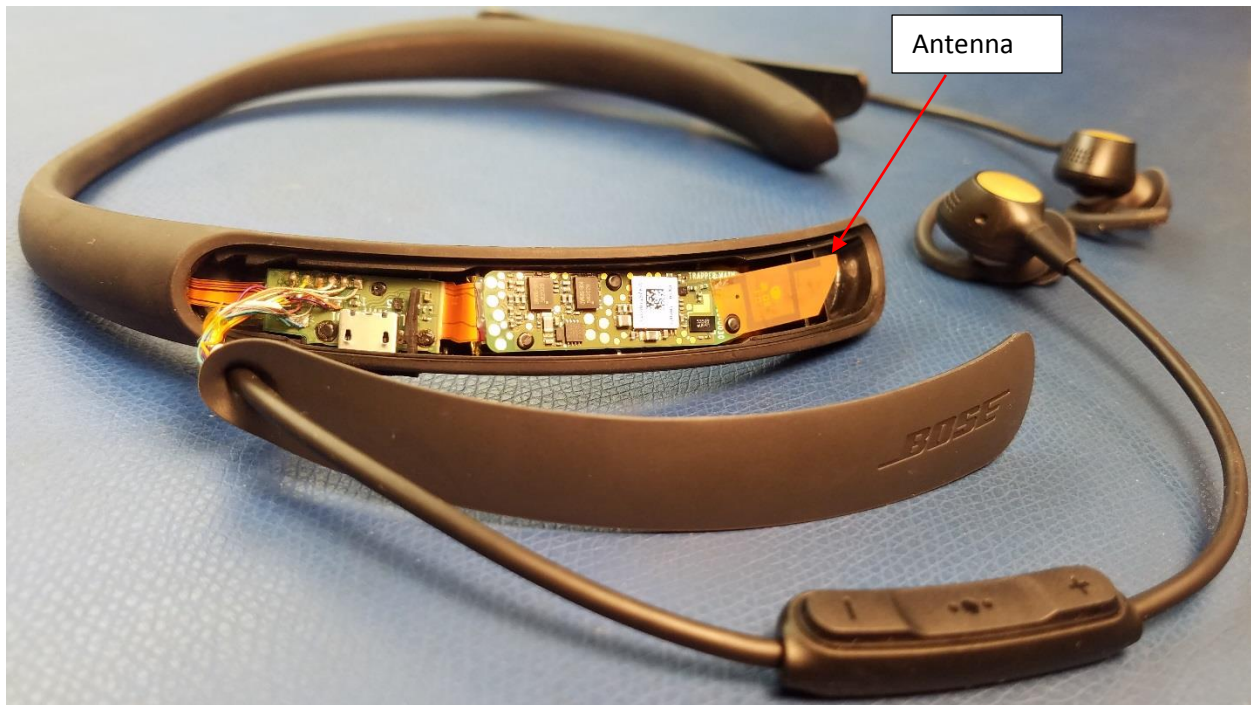

Wireless Transceiver Test Report

FCC ID: A94TR1

Internal photos

Without written permission of laboratory, this report shall not be reproduced except in full.

Wireless Transceiver Test Report

FCC ID: A94TR1

Internal photos

Without written permission of laboratory, this report shall not be reproduced except in full.

Wireless Transceiver Test Report

FCC ID: A94TR1

Internal photos

Without written permission of laboratory, this report shall not be reproduced except in full.