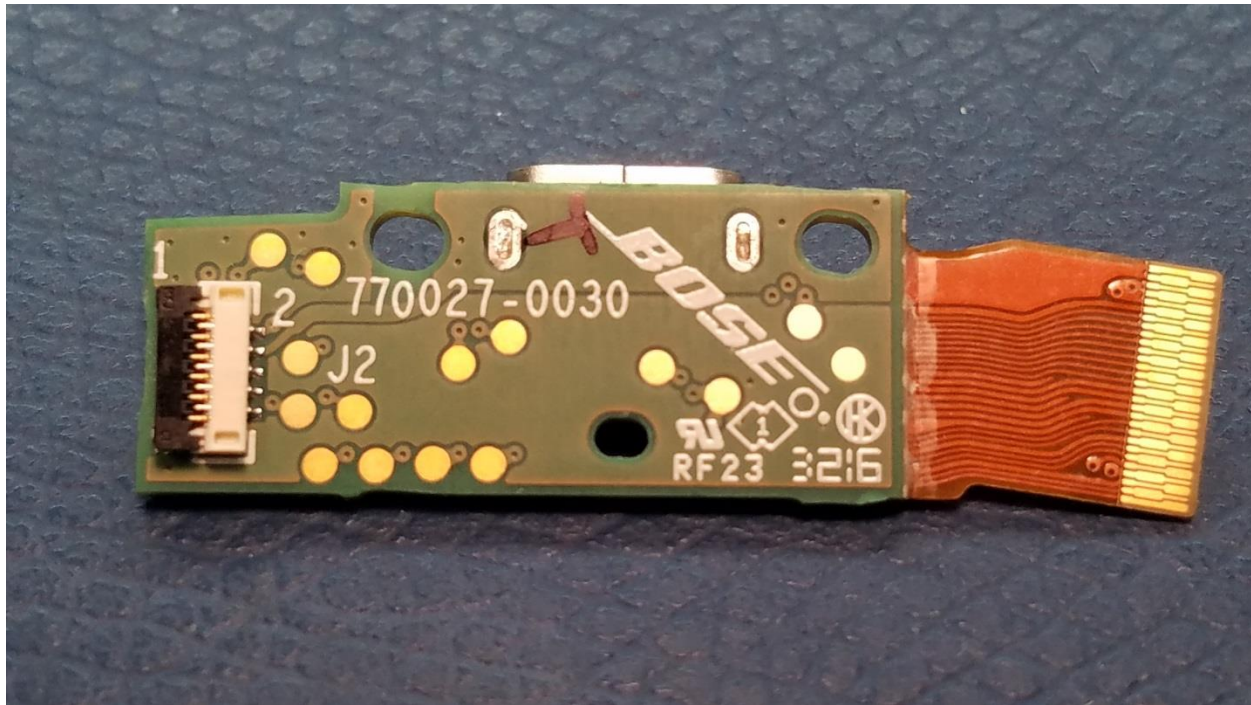

Wireless Transceiver Test Report

FCC ID: A94TR1

Internal photos

Without written permission of laboratory, this report shall not be reproduced except in full.

Wireless Transceiver Test Report

FCC ID: A94TR1

Internal photos

Without written permission of laboratory, this report shall not be reproduced except in full.

Wireless Transceiver Test Report

FCC ID: A94TR1

Internal photos

Without written permission of laboratory, this report shall not be reproduced except in full.