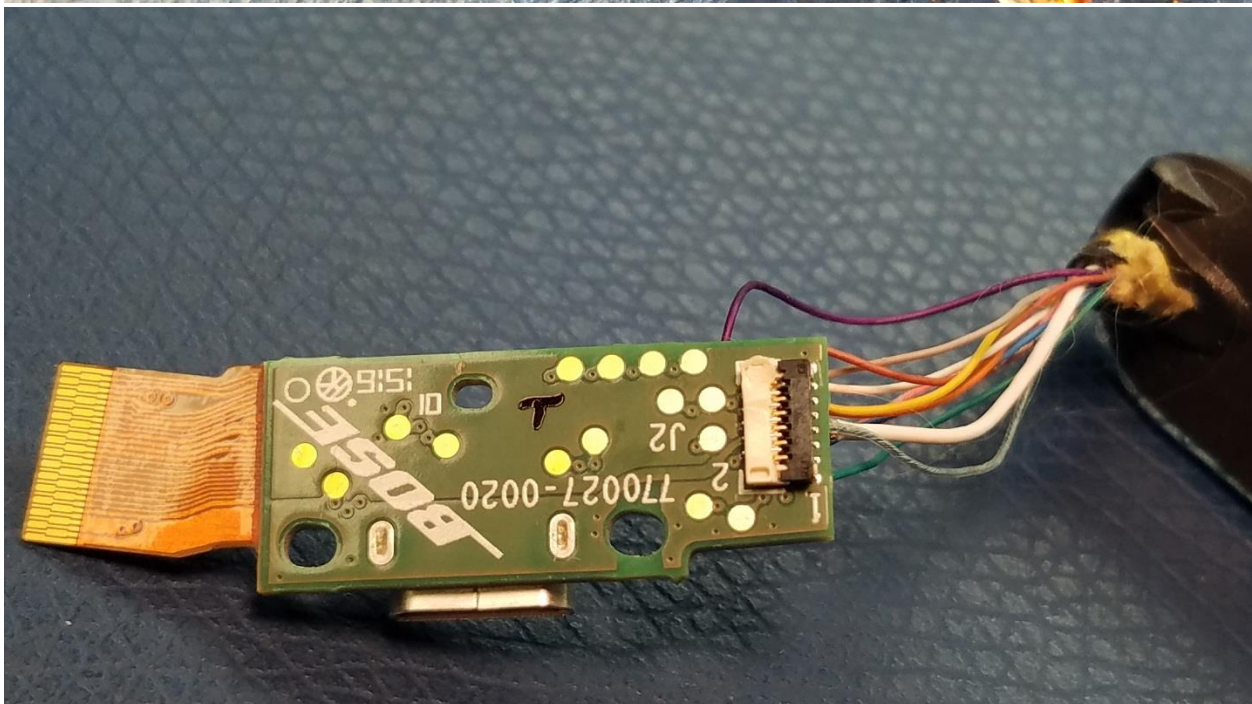

Wireless Transceiver Test Report

FCC ID: A94TR1

Internal photos

Without written permission of laboratory, this report shall not be reproduced except in full.