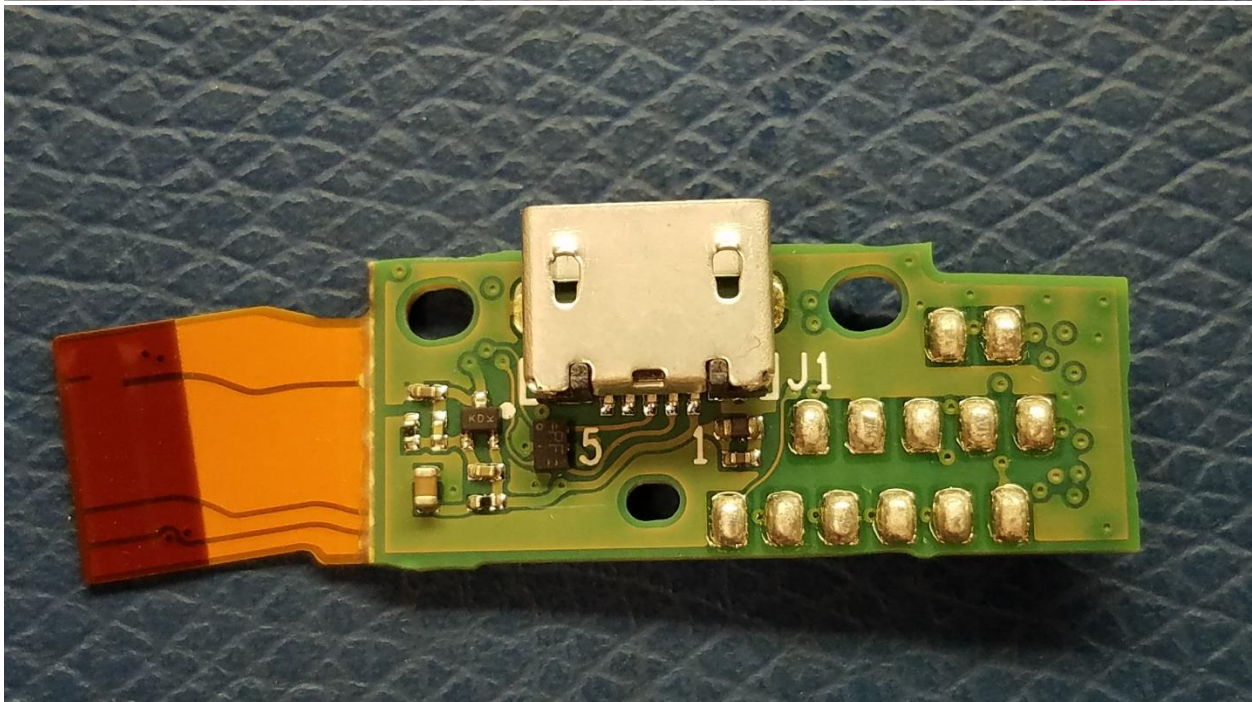

Wireless Transceiver Test Report

FCC ID: A94TR1

Internal photos

Without written permission of laboratory, this report shall not be reproduced except in full.

Wireless Transceiver Test Report

FCC ID: A94TR1

Internal photos

Without written permission of laboratory, this report shall not be reproduced except in full.

Wireless Transceiver Test Report

FCC ID: A94TR1

Internal photos

Without written permission of laboratory, this report shall not be reproduced except in full.