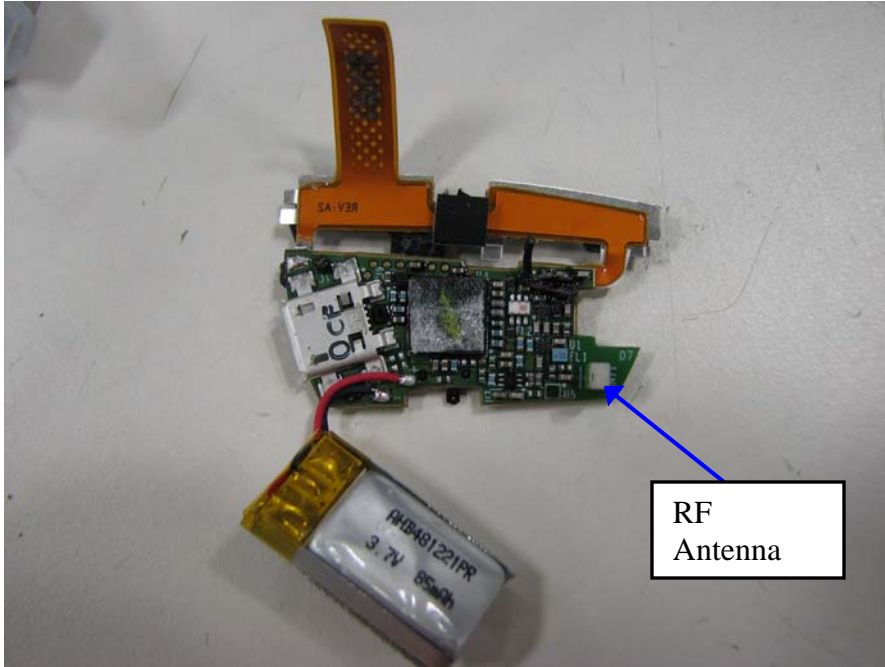

Bose Bluetooth® Headset Photos and label

FCC and Industry Canada label around earpiece with earpiece insert removed (laser engraved)

Bose Bluetooth® Headset Photos and label

Complete assembly showing charger, USB cord, and Bluetooth earpiece

AC wall charger with USB cord

Bose Bluetooth® Headset Photos and label

Close up picture of Bluetooth earpiece – front view

Close up picture of Bluetooth earpiece – side view showing volume and answer/end buttons

Bose Bluetooth® Headset Photos and label

Close up picture of Bluetooth earpiece – side view showing power switch

Internal photo

Bose Bluetooth® Headset Photos and label

Internal PCB photo- top side

Internal PCB photo – close up of top side

Bose Bluetooth® Headset Photos and label

Internal PCB photo- bottom side