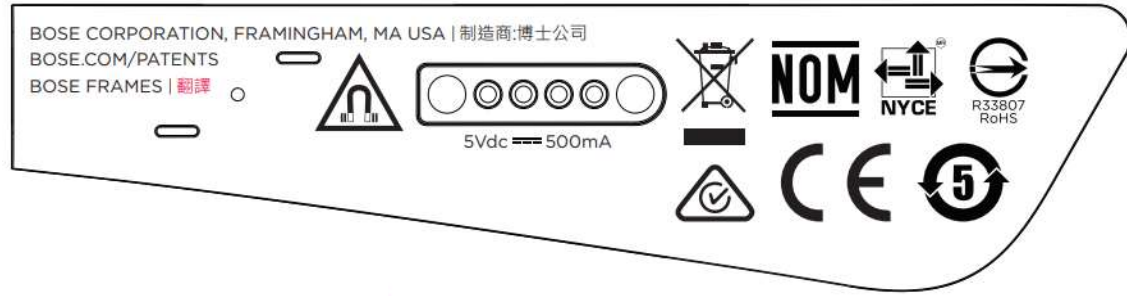

Left Temple cover with FCC ID (top: Soprano, bottom: Tenor)

Left Temple cover with IC number (top: Soprano, bottom: Tenor)

Right Temple cover for FCC

Right Temple cover for IC