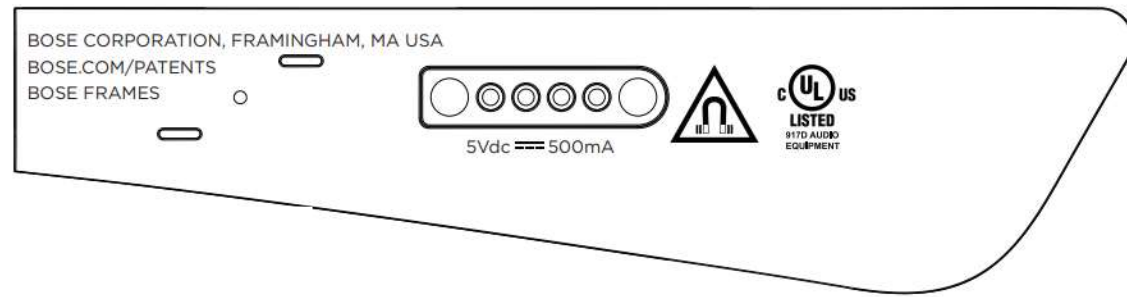

Left Temple cover with FCC ID (top: Soprano, bottom: Tenor)

Left Temple cover with IC number (top: Soprano, bottom: Tenor)

Right Temple cover for FCC

Right Temple cover for IC