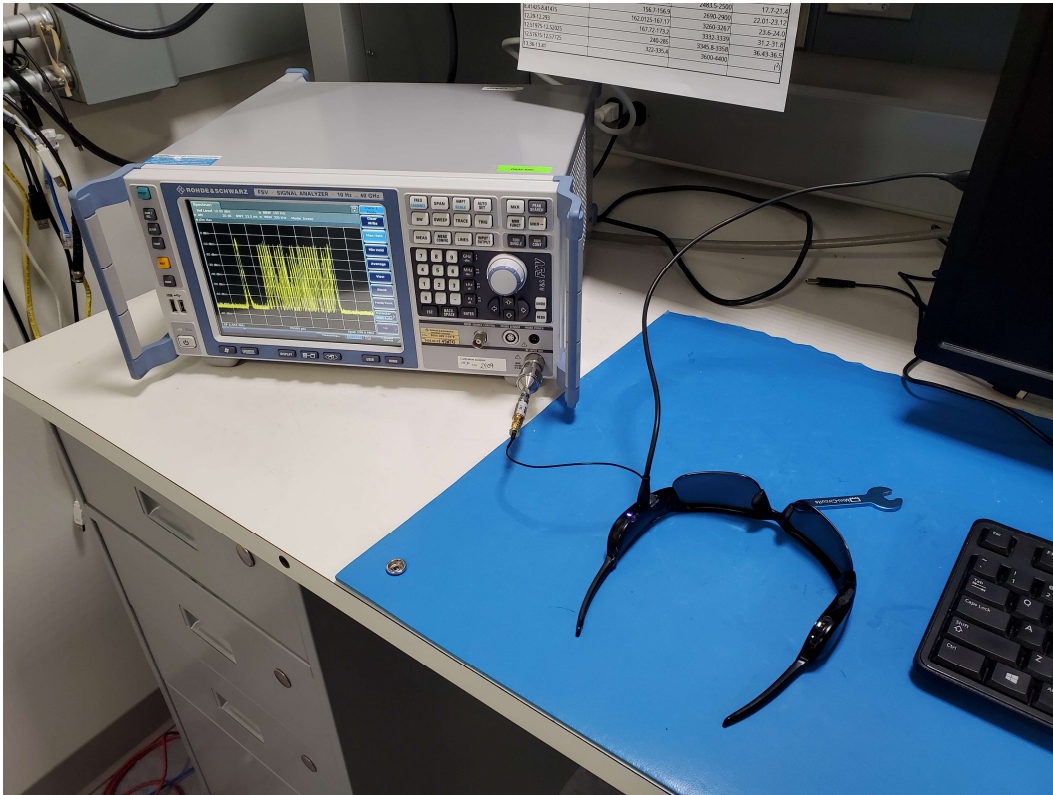

## Test Setup Photographs

Model Number(s): BMD0010

**Antenna port conducted measurements**

SAR Exclusion Testing

Radiated Emissions above 1 GHz

**Radiated Emissions 30 MHz to 1 GHz, normal operation**

**Radiated Emissions 30 MHz to 1 GHz, charging**

**AC Power Line Conducted Emissions**