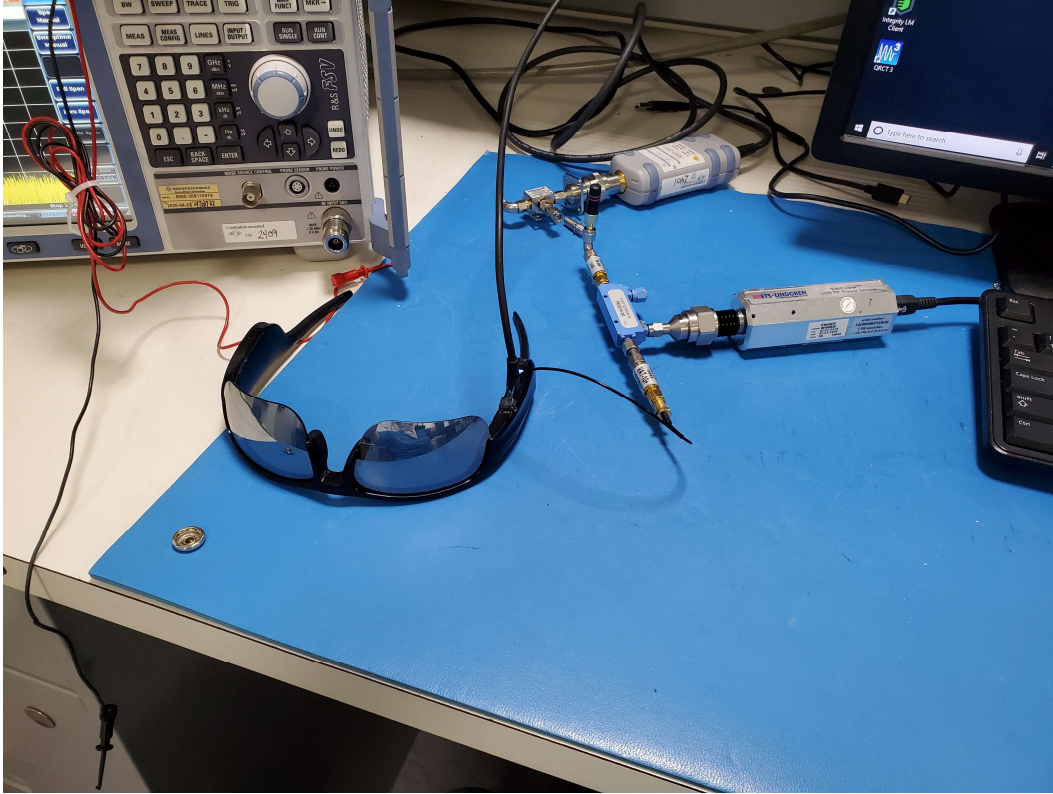

## Test Setup Photographs

Model Number(s): BMD0010

**Antenna port conducted measurements**

SAR Exclusion Testing

Radiated Emissions above 1 GHz

**Radiated Emissions 30 MHz to 1 GHz, normal operation**

**Radiated Emissions 30 MHz to 1 GHz, charging**

**AC Power Line Conducted Emissions**