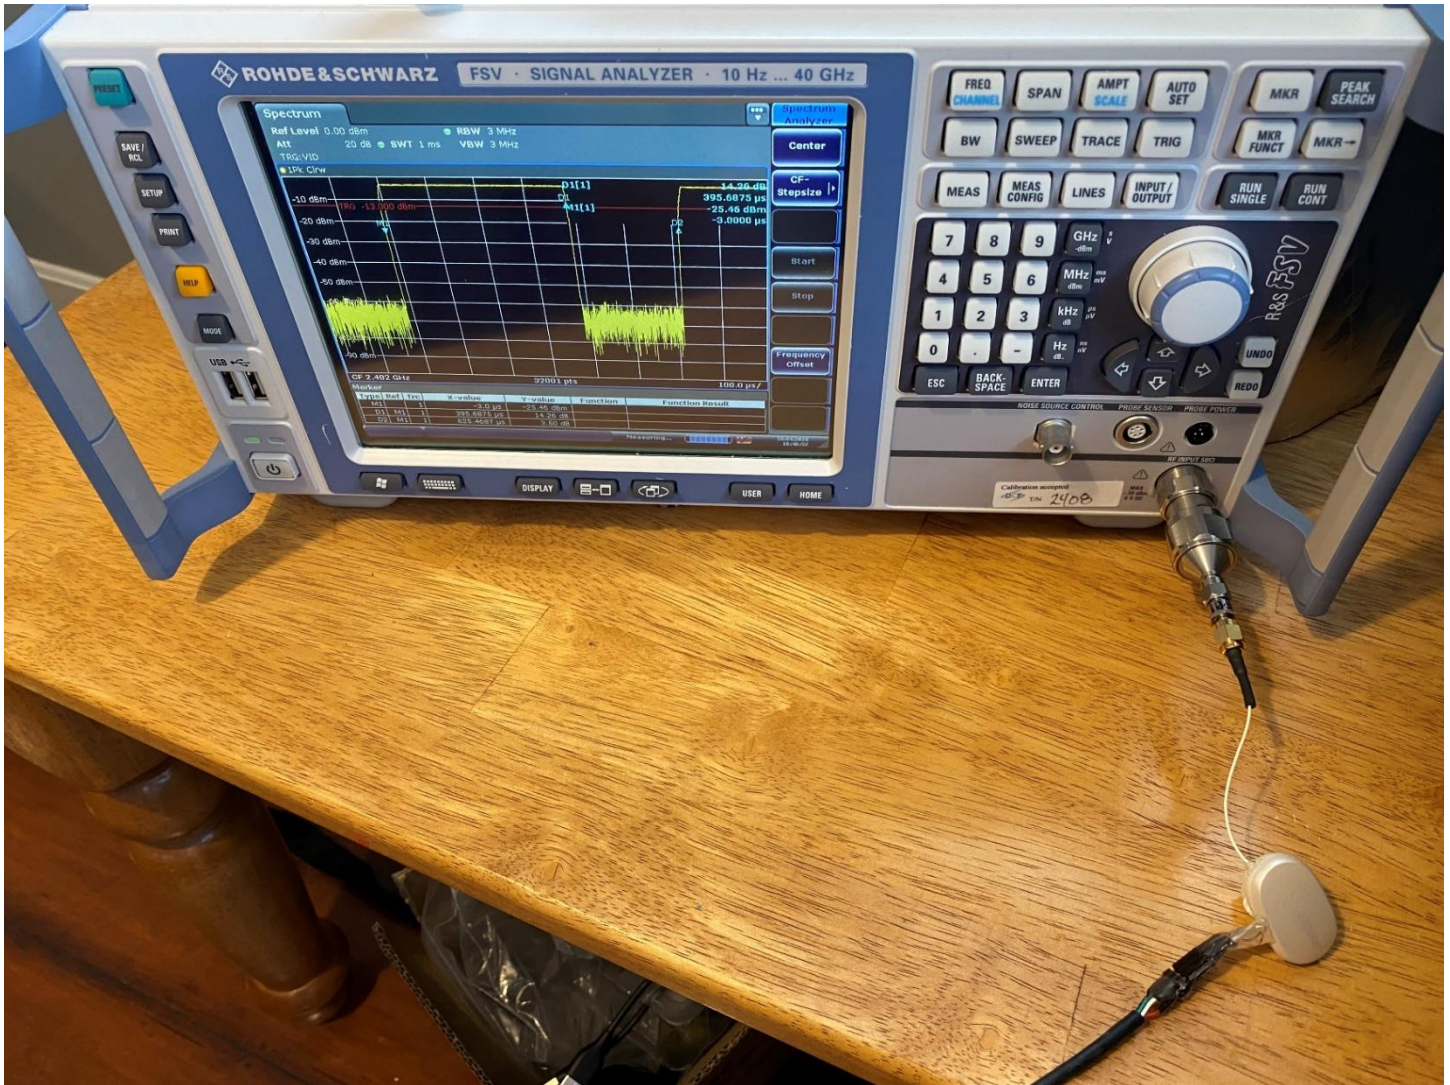

RF Conducted Measurements Representative Photograph(s):

AC Conducted Emissions Setup Photograph(s):

30-1000MHz Radiated Emissions Setup Photograph(s):

Above 1GHz Setup Photograph(s):

1-18GHz test setup

18-26.5GHz test setup