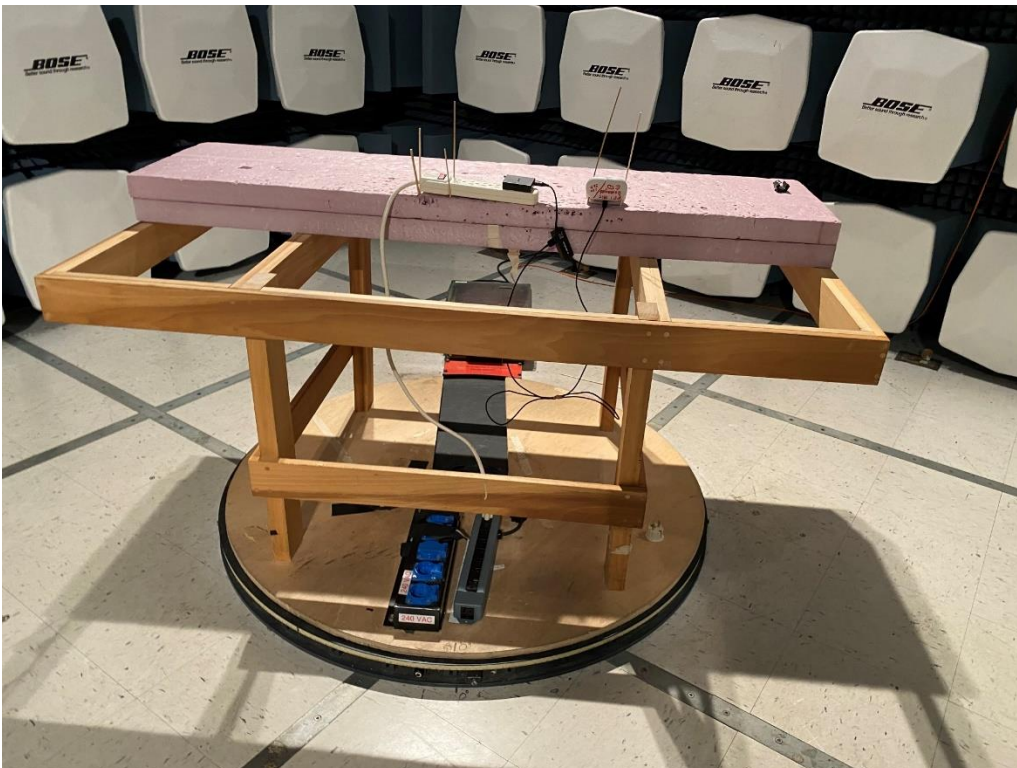

RF Conducted Measurements Representative Photograph(s):

AC Conducted Emissions Setup Photograph(s):

30-1000MHz Radiated Emissions Setup Photograph(s):

Above 1GHz Setup Photograph(s):

1-18GHz test setup

18-26.5GHz test setup