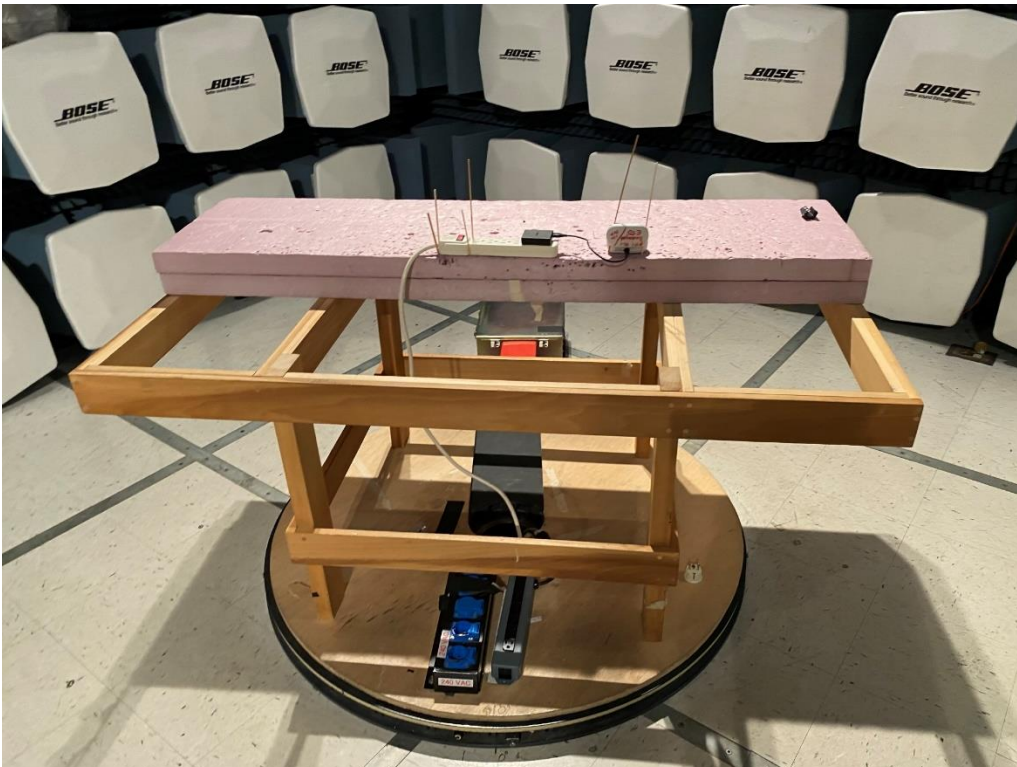

RF Conducted Measurements Representative Photograph(s):

AC Conducted Emissions Setup Photograph(s):

30-1000MHz Radiated Emissions Setup Photograph(s):

Above 1GHz Setup Photograph(s):

1-18GHz test setup

18-26.5GHz test setup