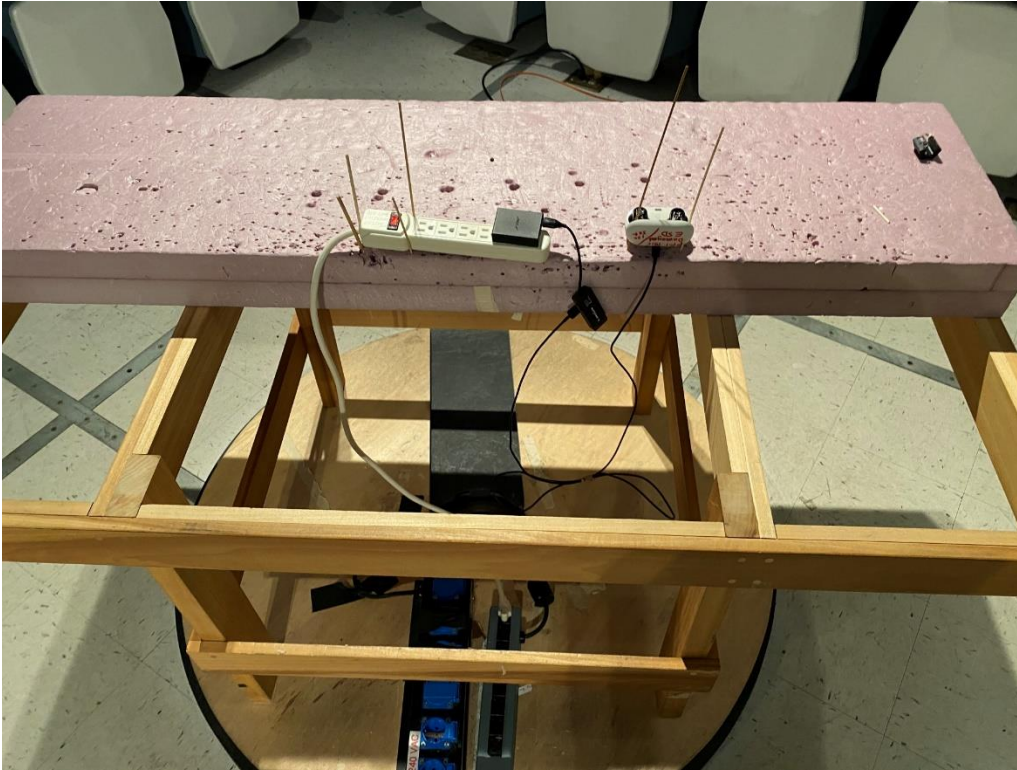

RF Conducted Measurements Representative Photograph(s):

AC Conducted Emissions Setup Photograph(s):

30-1000MHz Radiated Emissions Setup Photograph(s):

Above 1GHz Setup Photograph(s):

1-18GHz test setup

18-26.5GHz test setup