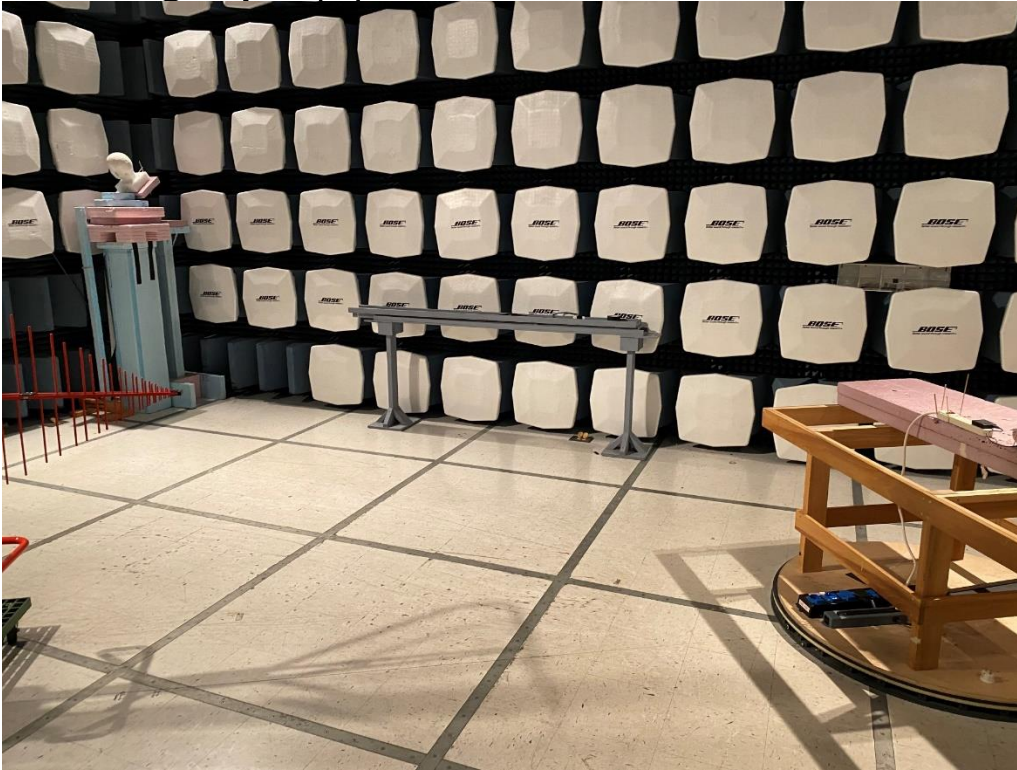

RF Conducted Measurements Representative Photograph(s):

AC Conducted Emissions Setup Photograph(s):

30-1000MHz Radiated Emissions Setup Photograph(s):

Above 1GHz Setup Photograph(s):

1-18GHz test setup

18-26.5GHz test setup