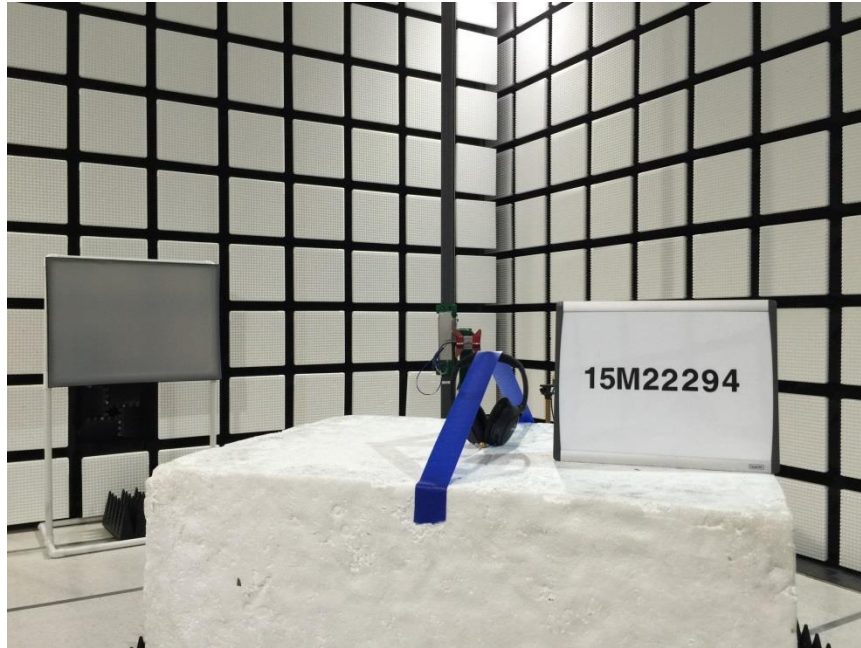

10. SETUP PHOTOS

ANTENNA PORT CONDUCTED RF MEASUREMENT SETUP

RADIATED RF MEASUREMENT SETUP (BELOW 30MHz)

RADIATED RF MEASUREMENT SETUP (BELOW 1 GHz)

RADIATED RF MEASUREMENT SETUP (ABOVE 1 GHz)

RADIATED RF MEASUREMENT SETUP FOR PORTABLE CONFIGURATION

X-AXIS FRONT PHOTO

X-AXIS BACK PHOTO

Y-AXIS FRONT PHOTO

Y-AXIS BACK PHOTO

Z-AXIS FRONT PHOTO

Z-AXIS BACK PHOTO

POWERLINE CONDUCTED EMISSIONS MEASUREMENT SETUP

LINE CONDUCTED FRONT PHOTO

LINE CONDUCTED BACK PHOTO

END OF REPORT