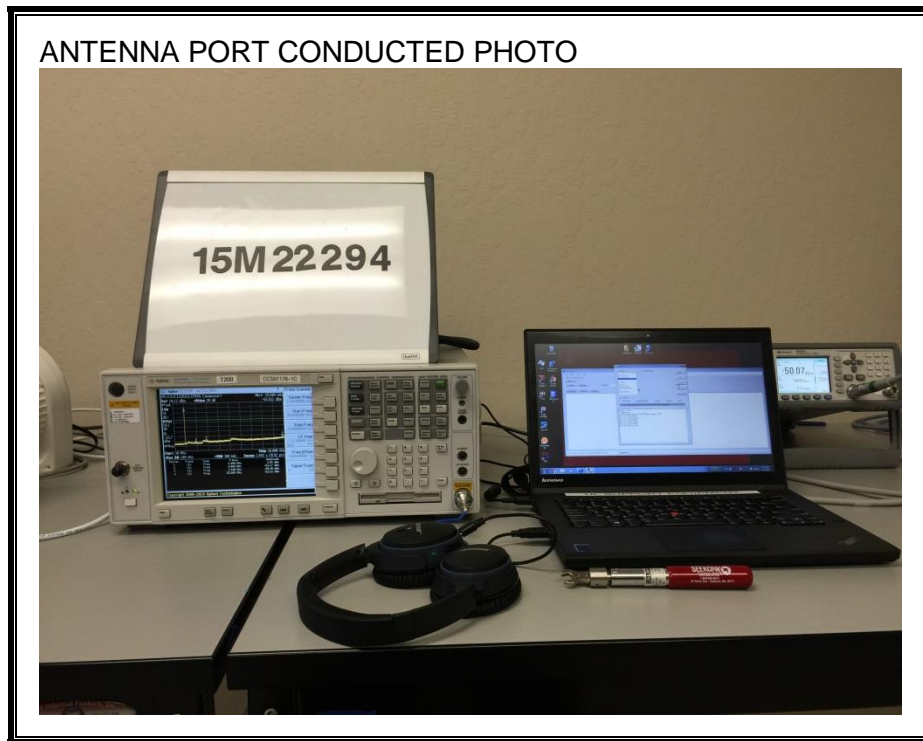

10. SETUP PHOTOS

ANTENNA PORT CONDUCTED RF MEASUREMENT SETUP

RADIATED RF MEASUREMENT SETUP (BELOW 30MHz)

RADIATED RF MEASUREMENT SETUP (BELOW 1 GHz)

RADIATED RF MEASUREMENT SETUP (ABOVE 1 GHz)

RADIATED RF MEASUREMENT SETUP FOR PORTABLE CONFIGURATION

X-AXIS FRONT PHOTO

X-AXIS BACK PHOTO

Y-AXIS FRONT PHOTO

Y-AXIS BACK PHOTO

Z-AXIS FRONT PHOTO

Z-AXIS BACK PHOTO

POWERLINE CONDUCTED EMISSIONS MEASUREMENT SETUP

LINE CONDUCTED FRONT PHOTO

LINE CONDUCTED BACK PHOTO

END OF REPORT