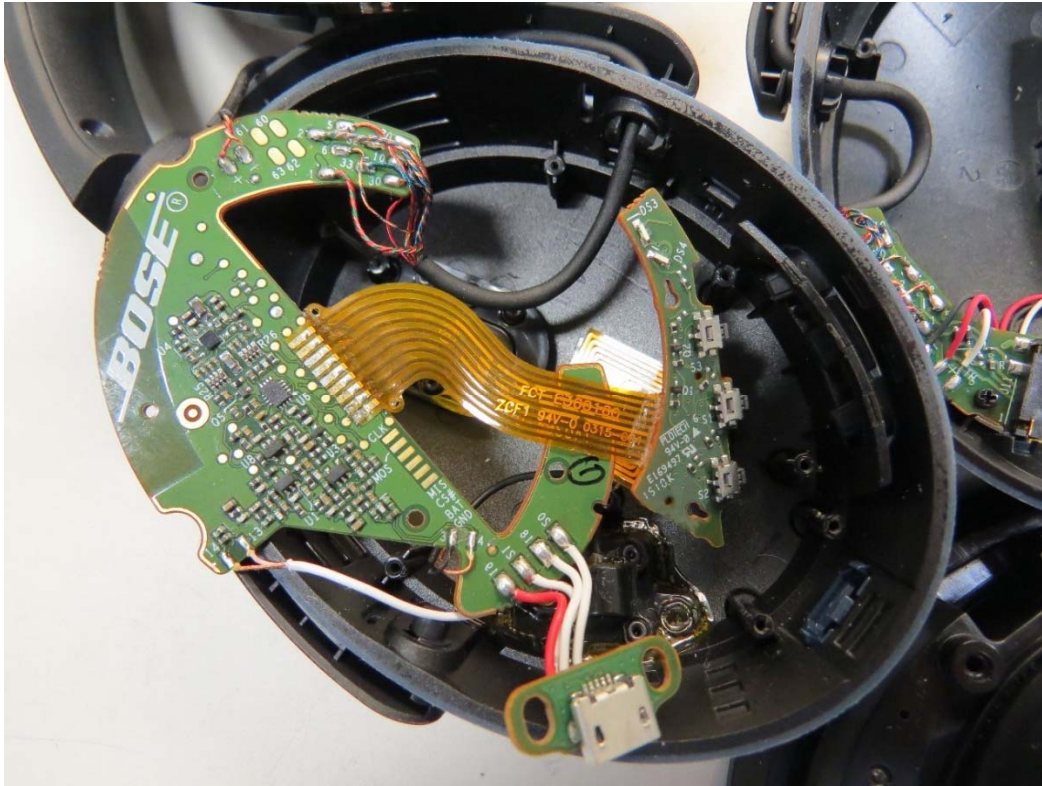

Product: Bose A94BA2  
(scale is in inches)

(Short term confidential)

### Right Ear Cup

### Left Ear Cup