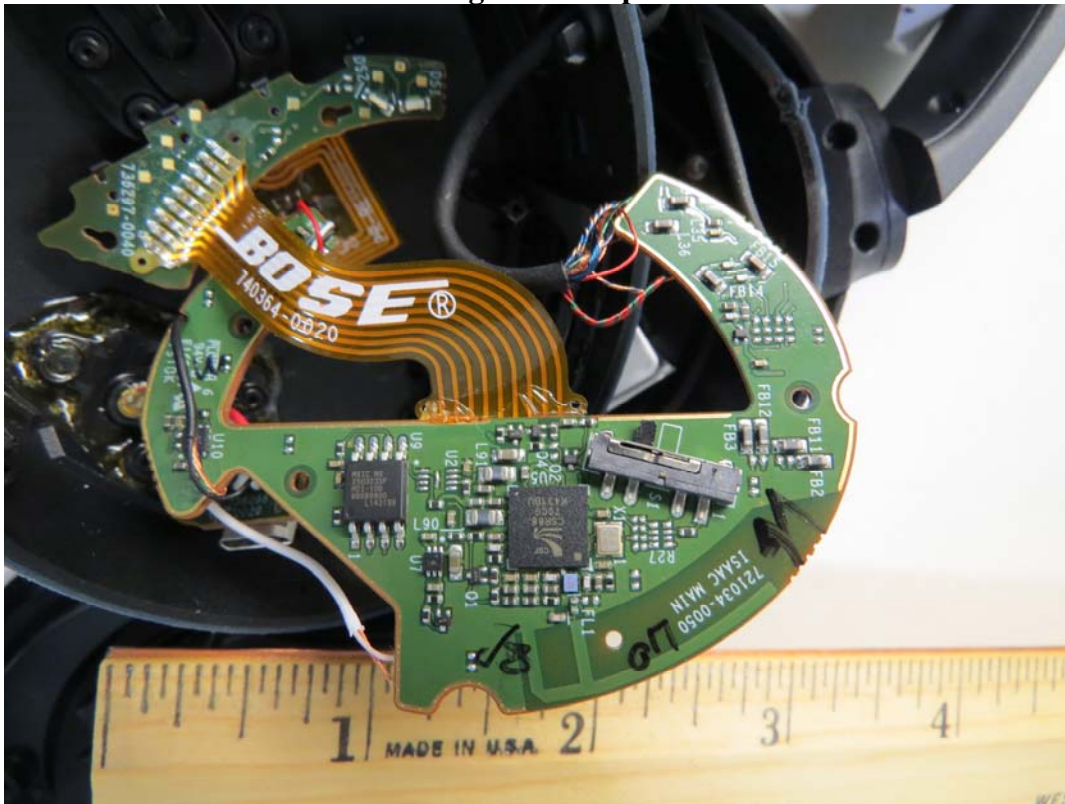

Product: Bose A94BA2  
(scale is in inches)

(Short term confidential)

### Right Ear Cup

### Left Ear Cup