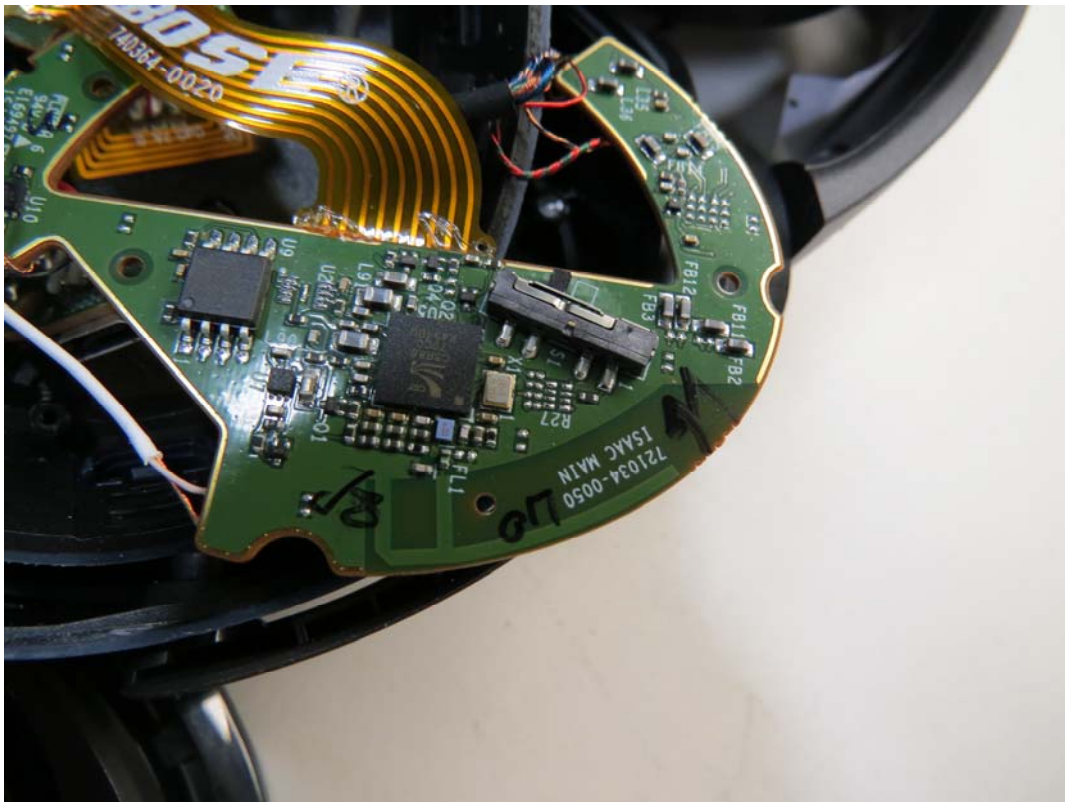

Product: Bose A94BA2  
(scale is in inches)

(Short term confidential)

### Right Ear Cup

### Left Ear Cup