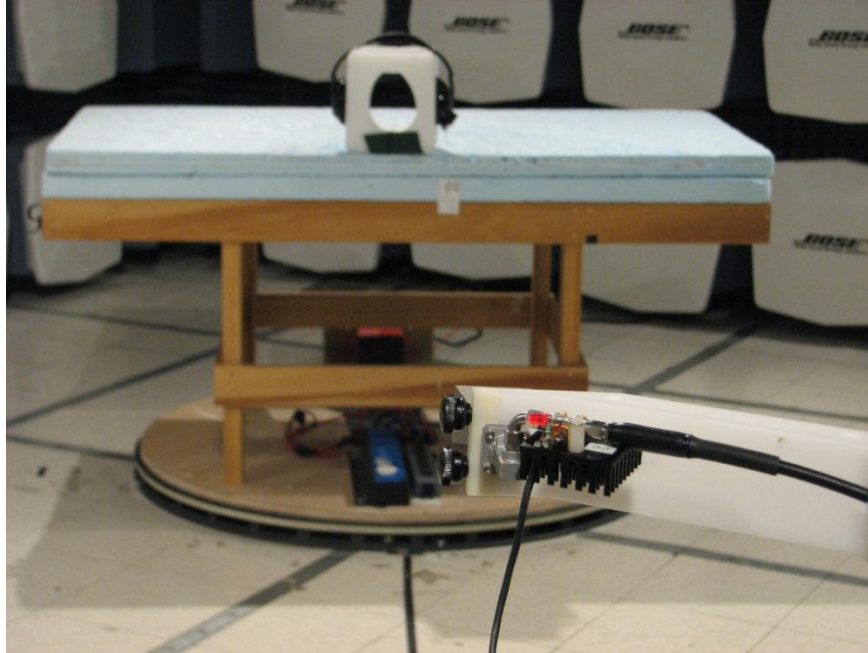

Product: Bose A94BA1

Test Setup Photos:

Conducted Emissions with optional battery charger

Radiated emissions 30 MHz to 1 GHz

Charging with optional charger.

Normal operation, 30 MHz to 1 GHz, 1 GHz to 3 GHz

Radiated emissions 4 GHz to 8 GHz

4 GHz to 8 GHz horn antenna and preamp

Radiated emissions 8 GHz to 18 GHz

8 GHz to 18 GHz, horn antenna and preamp

Radiated emissions 18 GHz to 26 GHz

18 GHz to 26 GHz horn antenna and preamp

Conducted RF measurements using spectrum analyzer.