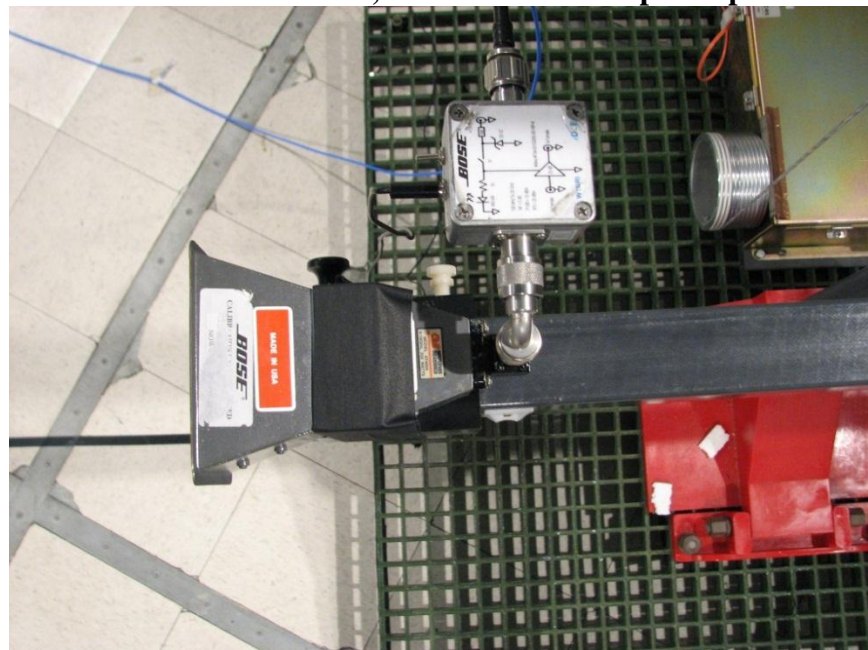

Product: Bose A94BA1

Test Setup Photos:

Conducted Emissions with optional battery charger

Radiated emissions 30 MHz to 1 GHz

Charging with optional charger.

Normal operation, 30 MHz to 1 GHz, 1 GHz to 3 GHz

Radiated emissions 4 GHz to 8 GHz

4 GHz to 8 GHz horn antenna and preamp

Radiated emissions 8 GHz to 18 GHz

8 GHz to 18 GHz, horn antenna and preamp

Radiated emissions 18 GHz to 26 GHz

18 GHz to 26 GHz horn antenna and preamp

Conducted RF measurements using spectrum analyzer.