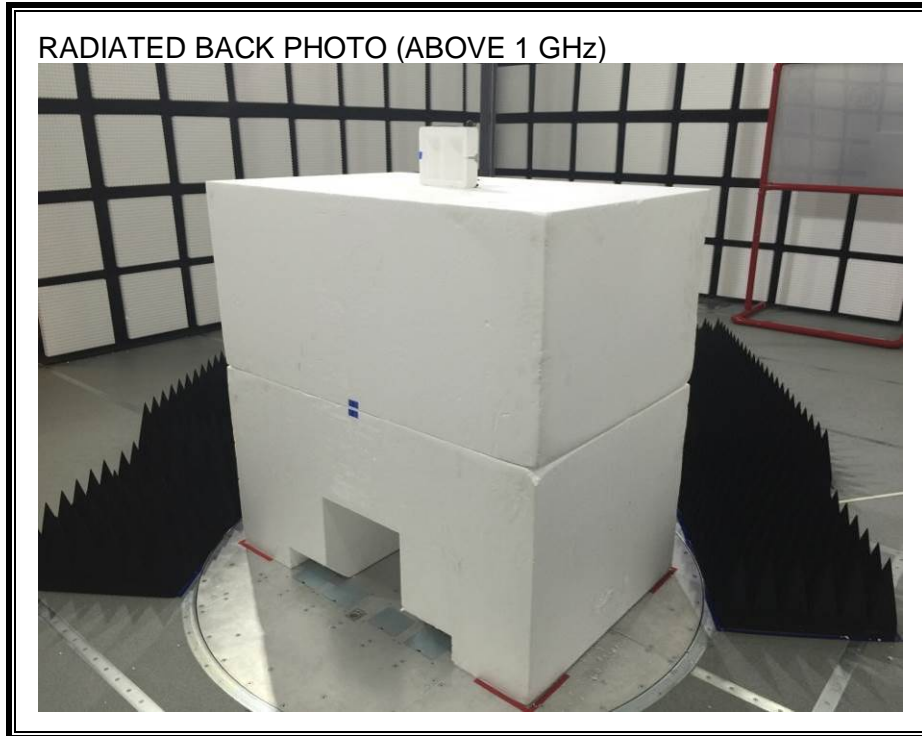

10. SETUP PHOTOS

RF CONDUCTED MEASUREMENT AT ANTENNA PORT

RADIATED RF MEASUREMENT SETUP (BELOW 1 GHz)

RADIATED RF MEASUREMENT SETUP (ABOVE 1 GHz)

RADIATED RF MEASUREMENT SETUP FOR PORTABLE CONFIGURATION

END OF REPORT