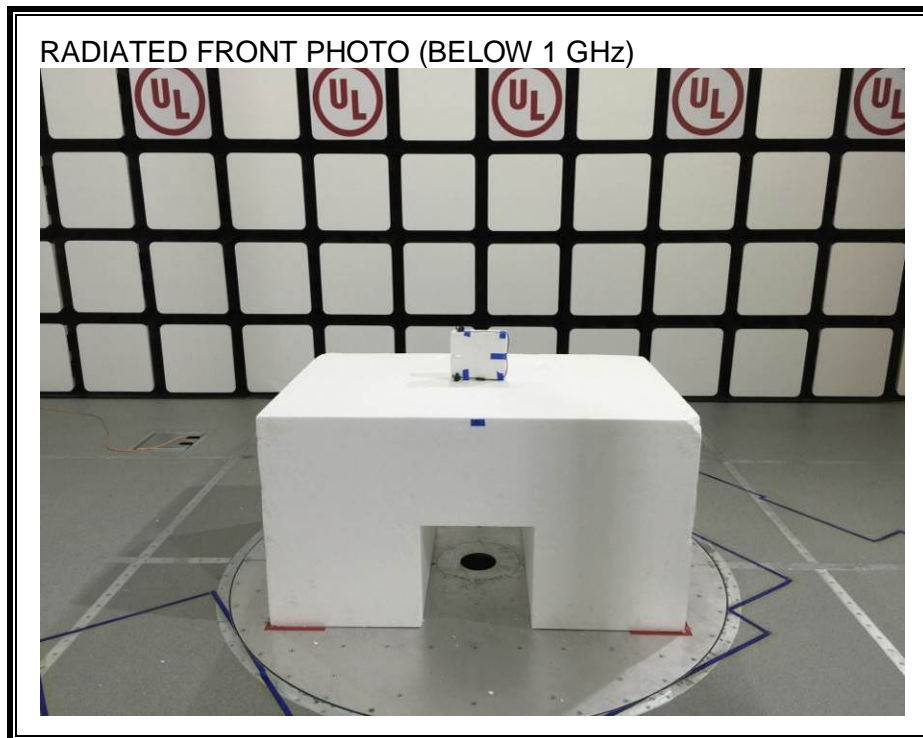

10. SETUP PHOTOS

RF CONDUCTED MEASUREMENT AT ANTENNA PORT

RADIATED RF MEASUREMENT SETUP (BELOW 1 GHz)

RADIATED RF MEASUREMENT SETUP (ABOVE 1 GHz)

RADIATED RF MEASUREMENT SETUP FOR PORTABLE CONFIGURATION

END OF REPORT