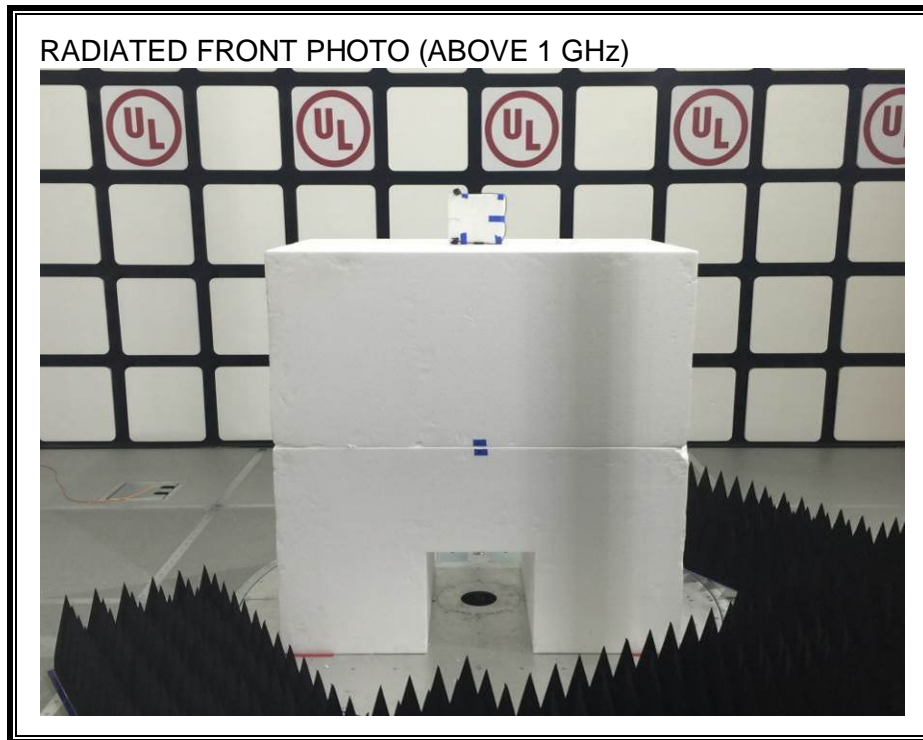

10. SETUP PHOTOS

RF CONDUCTED MEASUREMENT AT ANTENNA PORT

RADIATED RF MEASUREMENT SETUP (BELOW 1 GHz)

RADIATED RF MEASUREMENT SETUP (ABOVE 1 GHz)

RADIATED RF MEASUREMENT SETUP FOR PORTABLE CONFIGURATION

END OF REPORT