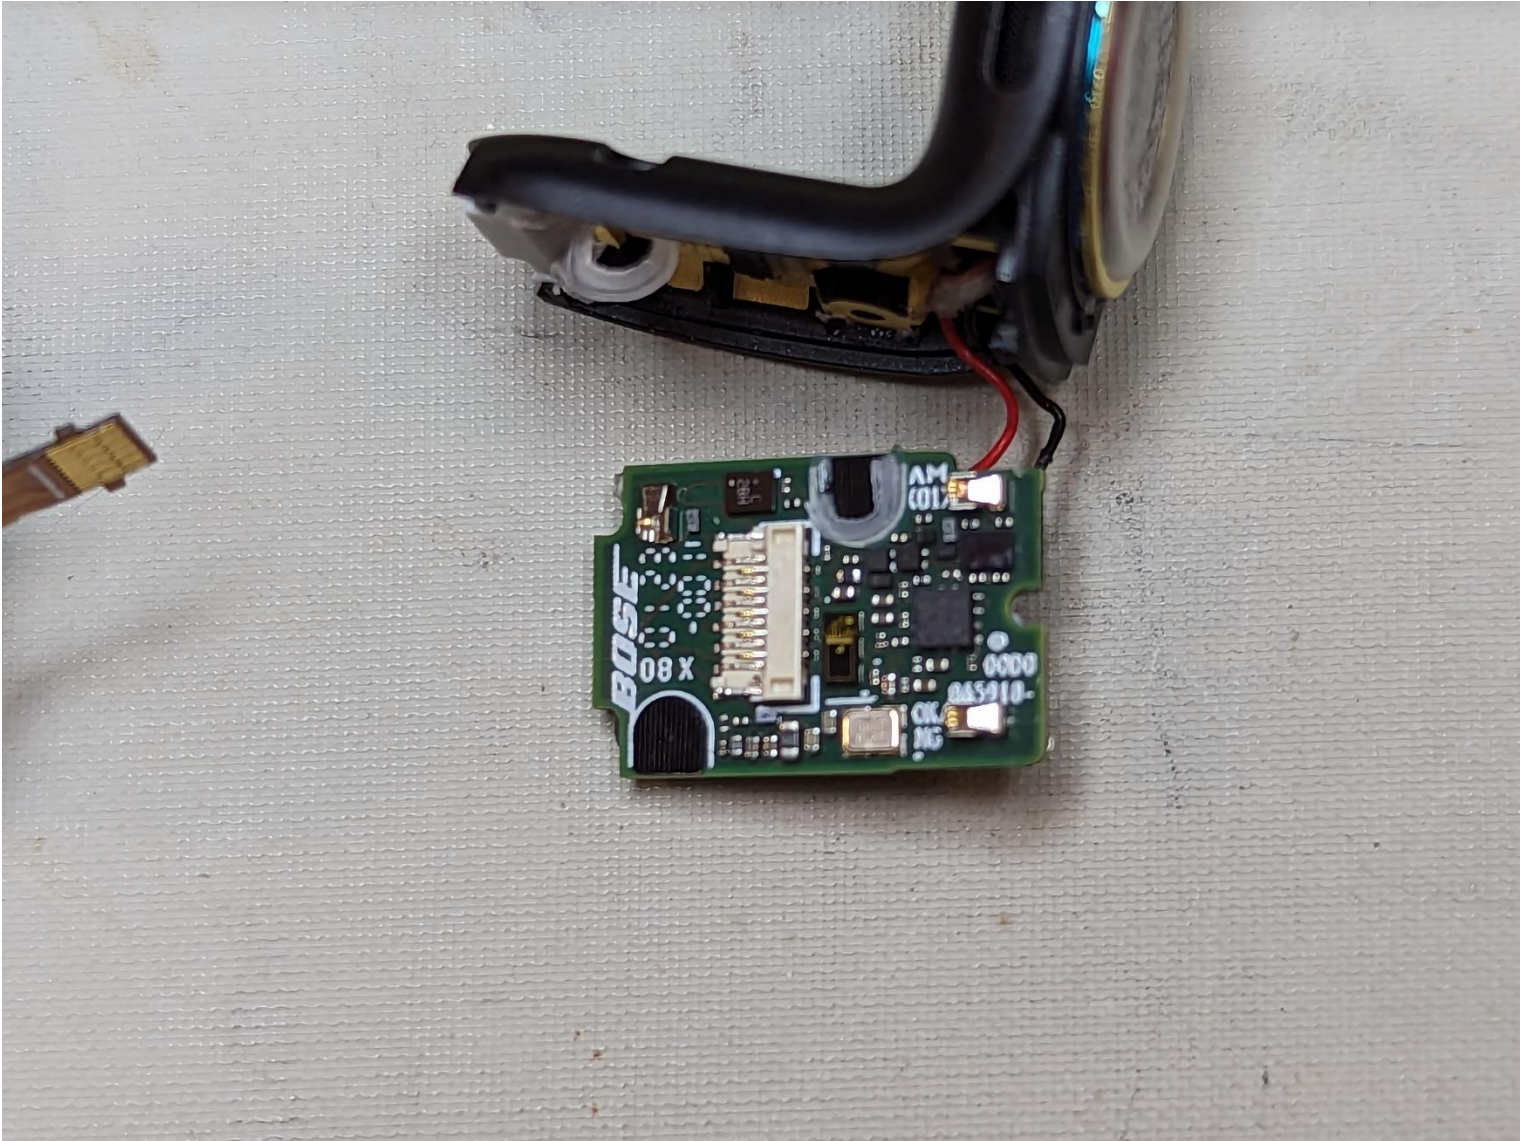

PRODUCT ASSURANCE ENGINEERING

A94926R Internal Photos

Short Term Confidential

Product Internal Photos

Product Type: Wireless Open Earbuds

Product Model Number(s): 926R (Bud) 438926 (Case/System)
Name/Number: FCC ID: A94926R
IC: 3232A-926R

Prepared For: Product Assurance Engineering Department,
Bose Corporation

Postal Address of manufacturing Agency: The Mountain
Framingham, MA 01701
USA

PCB Top

PCB Bottom

PRODUCT ASSURANCE ENGINEERING

A94926R Internal Photos