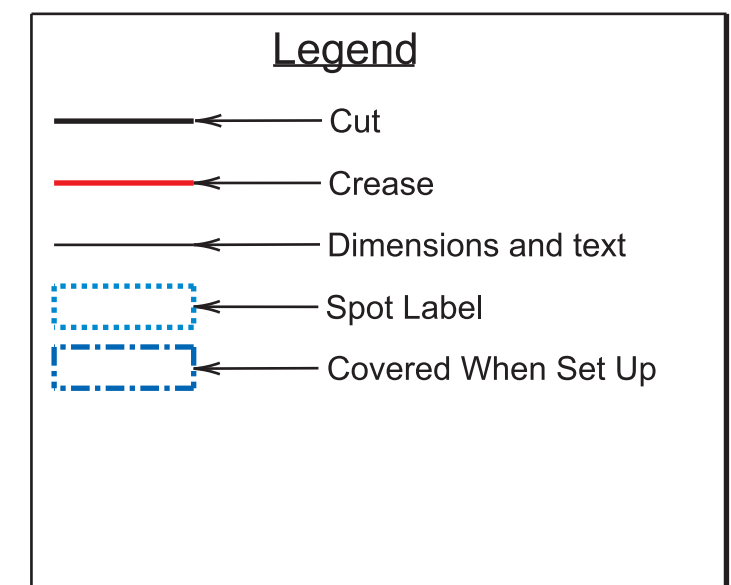

STRUCTURE NUMBER: SP874835
 PACKAGE WEIGHT: KG. LB.
 DATE: 4/22/2022

OUTSIDE VIEW

INSIDE VIEW

Windchill Title: PACKING,SLEEVE,260G,QCEB II,BLACK
Check Bose SP874835 for non-standard coating specs
Art Master Number: AM874835-0010_00
Ink Colors: 5/0 - CMYK + Spot Black