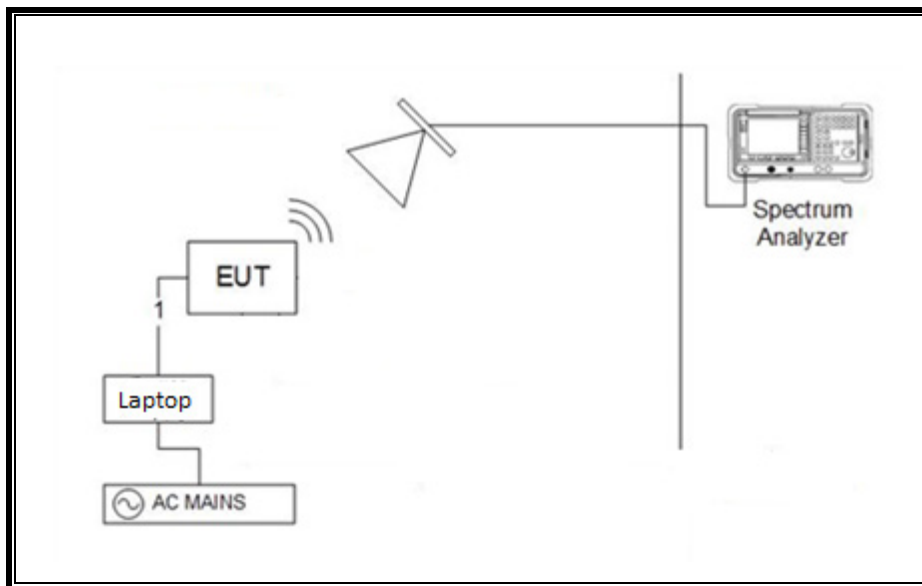

1. DESCRIPTION OF TEST SETUP

SUPPORT EQUIPMENT

Support Equipment List			
Description	Manufacturer	Model	Serial Number
Laptop	Lenovo	T450s	RTP0416PC0BHFP3
Laptop Charger	Lenovo	ADLX65NDC2A	11S45N0255Z1ZSH953B8X2

I/O CABLES

I/O Cable List						
Cable No.	Port	# of Identical Ports	Connector Type	Cable Type	Cable Length (m)	Remarks
1	USB	1	USB Type C	USB	<2	None

TEST SETUP

The EUT is connected to a test laptop during the tests. Test software exercised the radio card.

SETUP DIAGRAMS