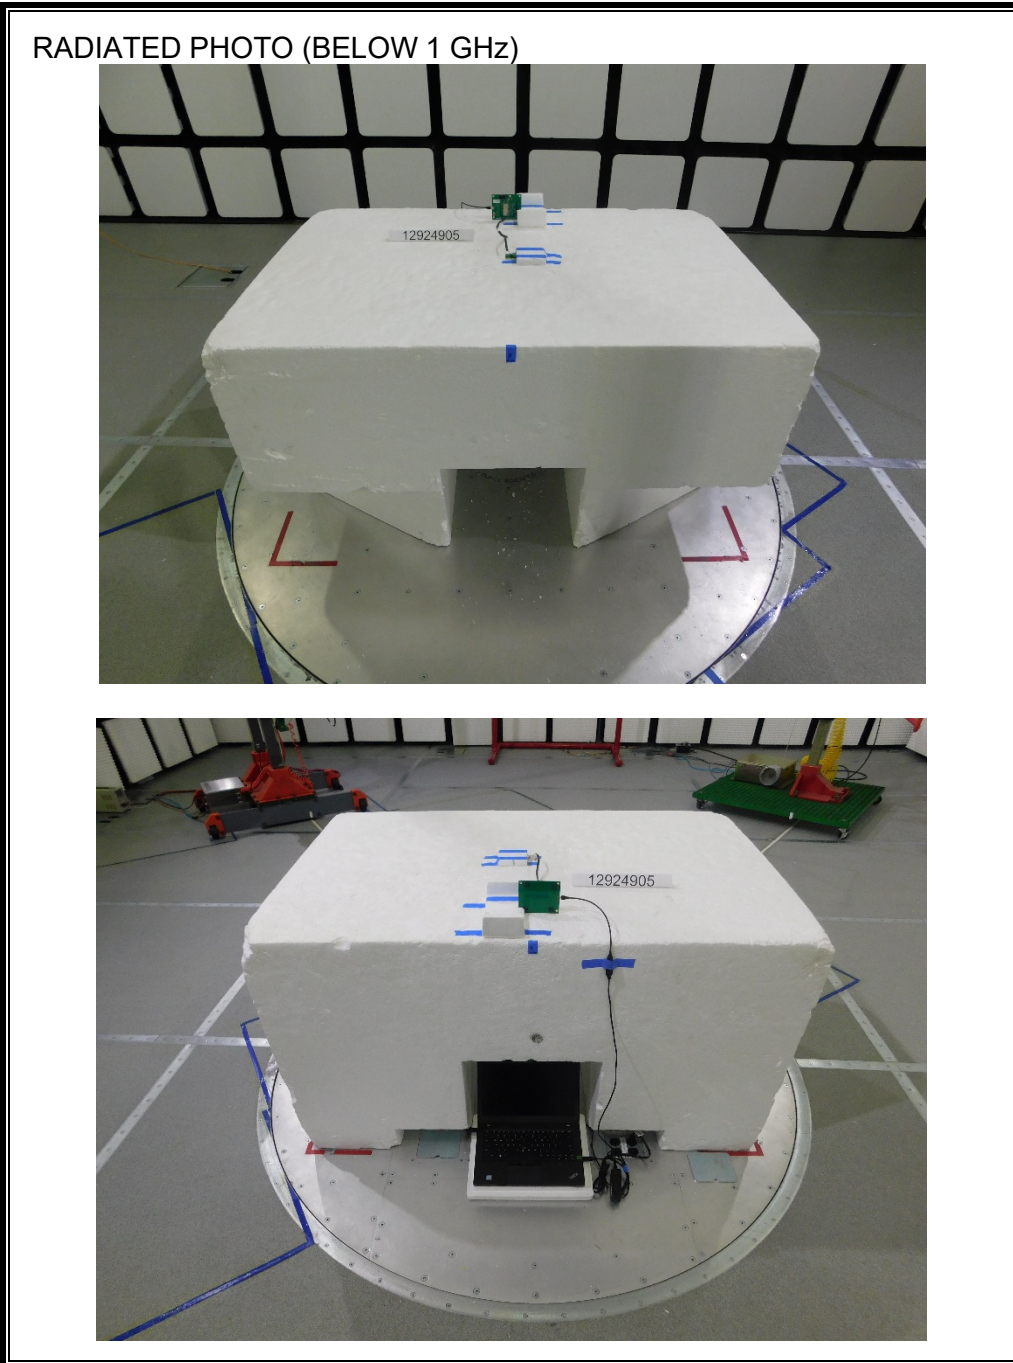

## TEST SETUP

The EUT is connected to a test laptop during the tests. Test software exercised the radio card.

## SETUP DIAGRAMS

## 2. SETUP PHOTOS

### ANTENNA PORT CONDUCTED RF MEASUREMENT SETUP

**RADIATED RF MEASUREMENT SETUP (BELOW 1 GHz)**

**RADIATED RF MEASUREMENT SETUP (ABOVE 1 GHz)**

RADIATED PHOTO (ABOVE 1 GHz)

**AC MAINS LINE CONDUCTED**

**END OF TEST REPORT**