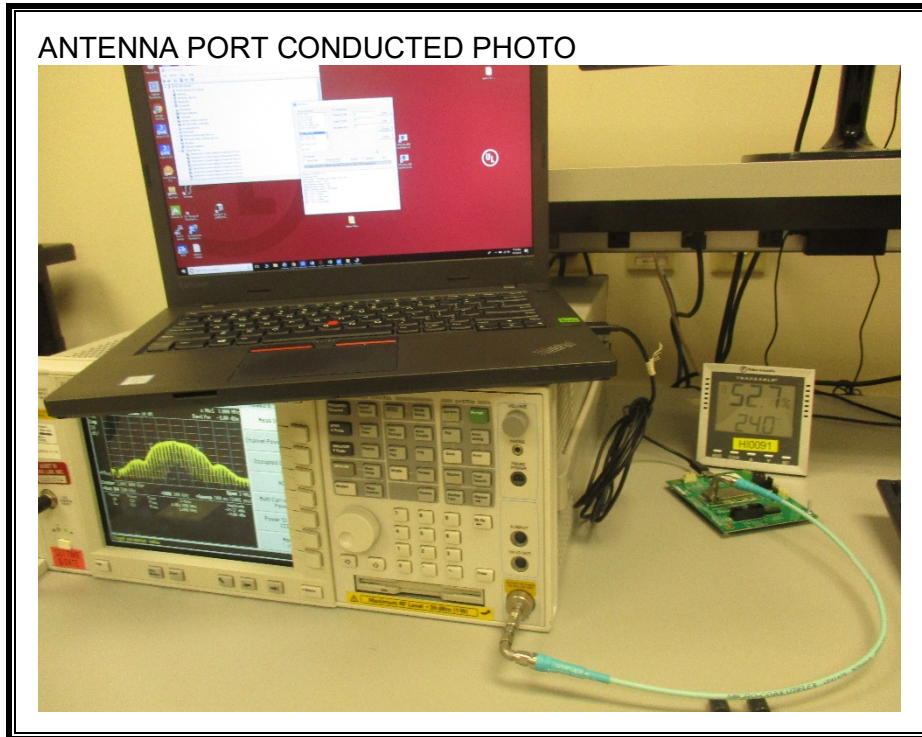

2. SETUP PHOTOS

ANTENNA PORT CONDUCTED RF MEASUREMENT SETUP