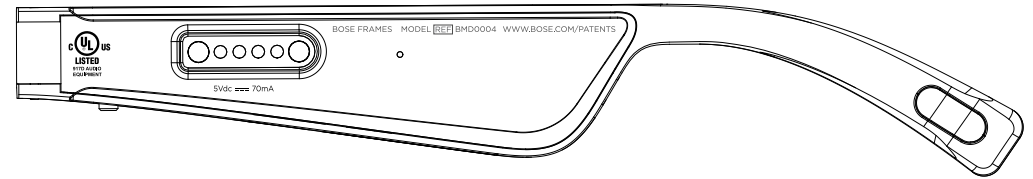

Example only. SN varies by production date, model, and unit

TEMPLE INTERIOR

FIGURE 1.0
LEFT RONDO
(813333-0010)
INTERIOR MARKS

FIGURE 2.0
RIGHT RONDO
(813322-0010)
INTERIOR MARKS

2-D Datamatrix Barcode
Sized to reliably scannable size
Proposed Test 16x16 3.9 Module size
Embedded 17 character SN by unit

FIGURE 1.0
LEFT ALTO
(813333-0010)
INTERIOR MARKS

FIGURE 2.0
RIGHT ALTO
(813322-0010)
INTERIOR MARKS

Bose 17 Character SN format
per RF317653 Bose SN Specification

BOSE MATERIAL NUMBER	SKU DESCRIPTION	SN MATERIAL ID
814678-0100	BOSE FRAMES RONDO BLACK, DISPLAY	079543
814677-0100	BOSE FRAMES ALTO BLACK, DISPLAY	079545
814580-0100	BOSE FRAMES ALTO BLACK	079544
814578-0100	BOSE FRAMES RONDO BLACK	079546