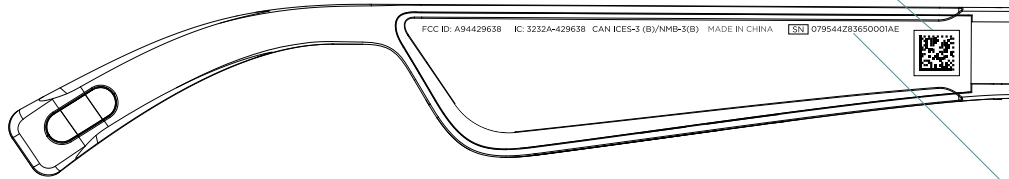

Example only. SN varies by production date, model, and unit

TEMPLE INTERIOR

FIGURE 1.0
LEFT RONDO
(813333-0010)
INTERIOR MARKS

FIGURE 2.0
RIGHT RONDO
(813322-0010)
INTERIOR MARKS

2-D Datamatrix Barcode
Sized to reliably scannable size
Proposed Test 16x16 3.9 Module size
Embedded 17 character SN by unit

FIGURE 1.0
LEFT ALTO
(813333-0010)
INTERIOR MARKS

FIGURE 2.0
RIGHT ALTO
(813322-0010)
INTERIOR MARKS

Bose 17 Character SN format
per RF317653 Bose SN Specification

BOSE MATERIAL NUMBER	SKU DESCRIPTION	SN MATERIAL ID
814678-0100	BOSE FRAMES RONDO BLACK, DISPLAY	079543
814677-0100	BOSE FRAMES ALTO BLACK, DISPLAY	079545
814580-0100	BOSE FRAMES ALTO BLACK	079544
814578-0100	BOSE FRAMES RONDO BLACK	079546