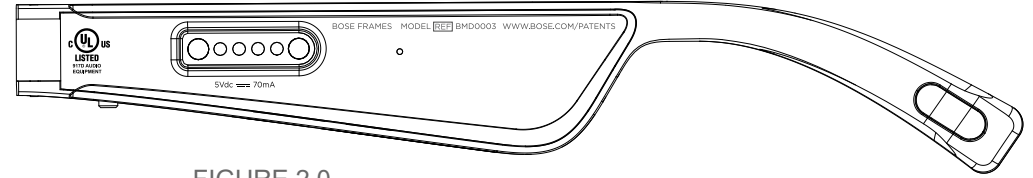

Example only. SN varies by production date, model, and unit

TEMPLE INTERIOR

FIGURE 1.0
LEFT RONDO
(813333-0010)
INTERIOR MARKS

FIGURE 2.0
RIGHT RONDO
(813322-0010)
INTERIOR MARKS

2-D Datamatrix Barcode
Sized to reliably scannable size
Proposed Test 16x16 3.9 Module size
Embedded 17 character SN by unit

FIGURE 1.0
LEFT ALTO
(813333-0010)
INTERIOR MARKS

FIGURE 2.0
RIGHT ALTO
(813322-0010)
INTERIOR MARKS

Bose 17 Character SN format
per RF317653 Bose SN Specification

BOSE MATERIAL NUMBER	SKU DESCRIPTION	SN MATERIAL ID
814678-0100	BOSE FRAMES RONDO BLACK, DISPLAY	079543
814677-0100	BOSE FRAMES ALTO BLACK, DISPLAY	079545
814580-0100	BOSE FRAMES ALTO BLACK	079544
814578-0100	BOSE FRAMES RONDO BLACK	079546