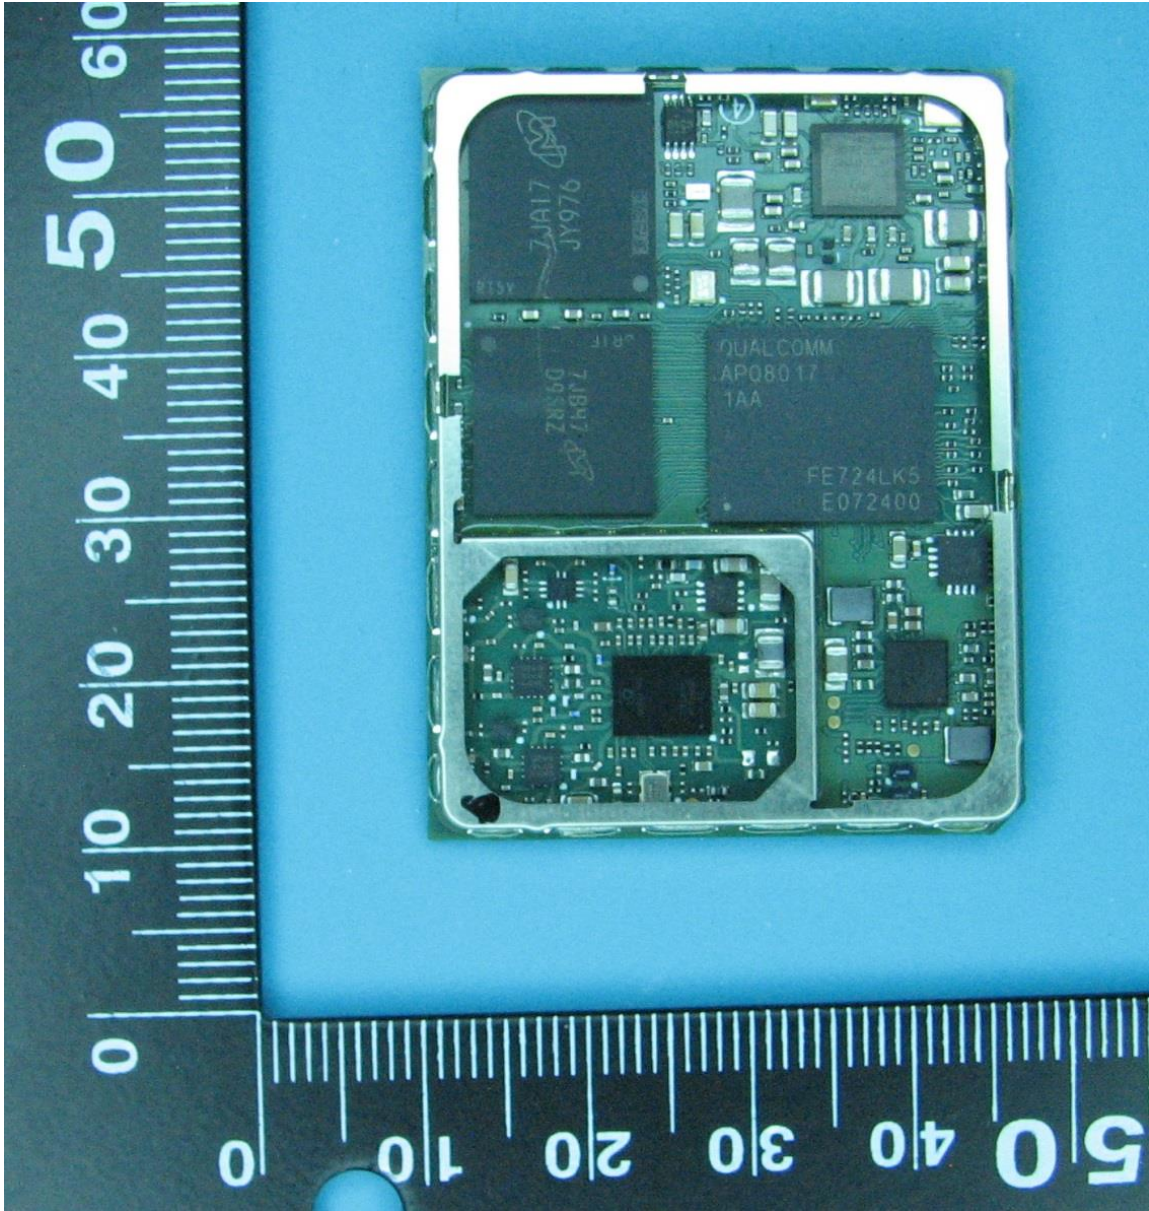

FCC ID: A94424821

Internal module photos.

Module with shield removed

Module with shield fences removed

RF Section Zoomed In