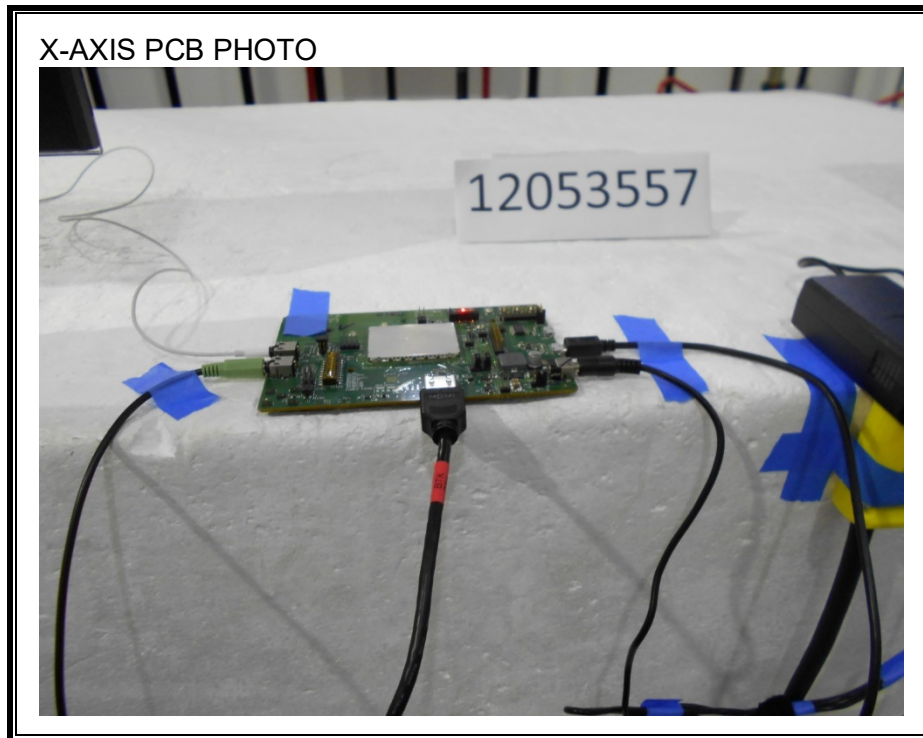

11. SETUP PHOTOS

ANTENNA PORT CONDUCTED RF MEASUREMENT SETUP

RADIATED RF MEASUREMENT SETUP (BELOW 1 GHz)

RADIATED RF MEASUREMENT SETUP (ABOVE 1 GHz)

RADIATED RF MEASUREMENT SETUP FOR PORTABLE CONFIGURATION

Y-AXIS External PHOTO

Y-AXIS PCB PHOTO

Z-AXIS External PHOTO

Z-AXIS PCB PHOTO

POWERLINE CONDUCTED EMISSIONS MEASUREMENT SETUP

END OF REPORT