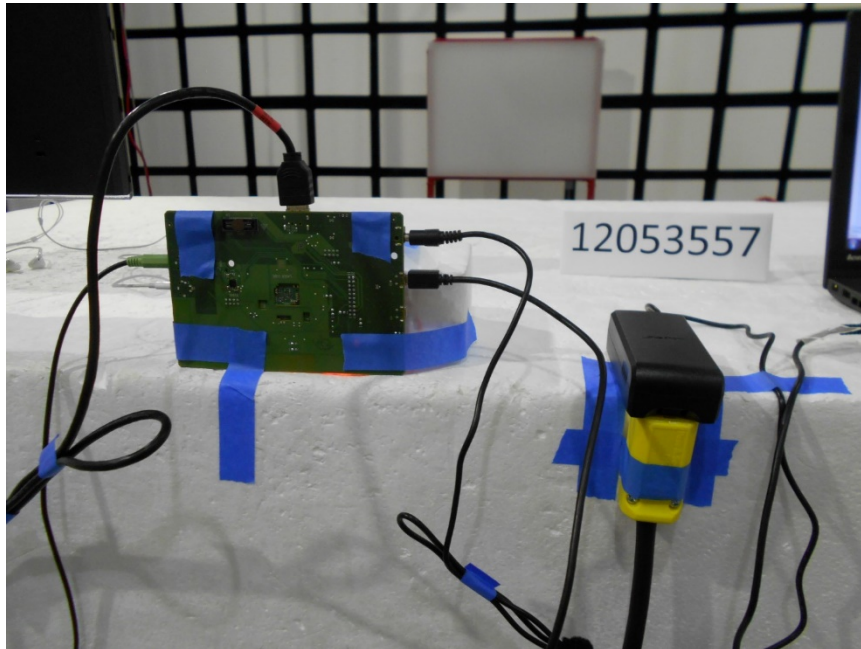

11. SETUP PHOTOS

ANTENNA PORT CONDUCTED RF MEASUREMENT SETUP

RADIATED RF MEASUREMENT SETUP (BELOW 1 GHz)

RADIATED RF MEASUREMENT SETUP (ABOVE 1 GHz)

RADIATED RF MEASUREMENT SETUP FOR PORTABLE CONFIGURATION

Y-AXIS External PHOTO

Y-AXIS PCB PHOTO

Z-AXIS External PHOTO

Z-AXIS PCB PHOTO

POWERLINE CONDUCTED EMISSIONS MEASUREMENT SETUP

END OF REPORT