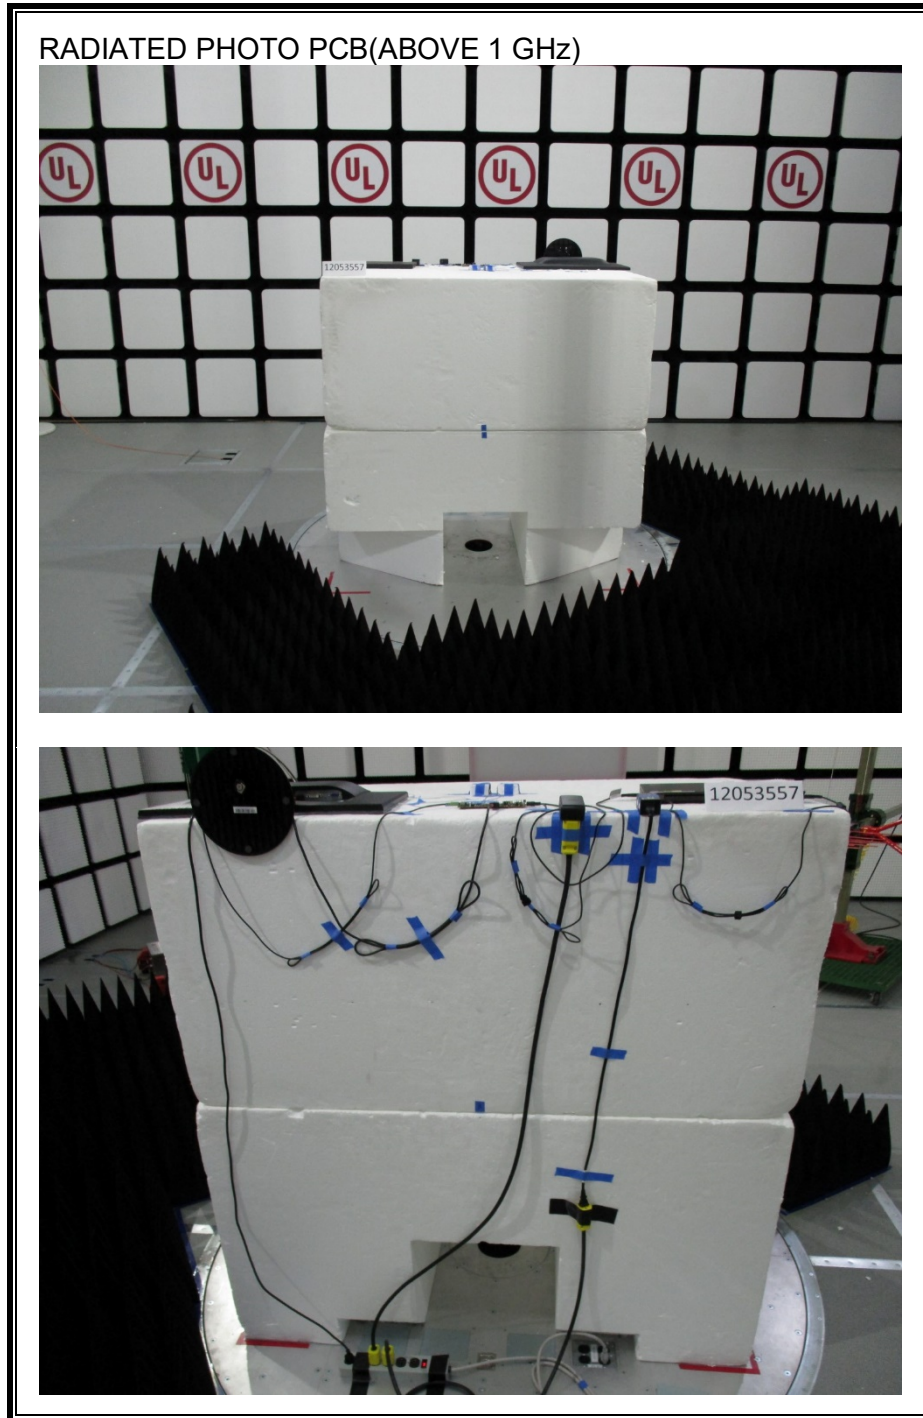

11. SETUP PHOTOS

ANTENNA PORT CONDUCTED RF MEASUREMENT SETUP

RADIATED RF MEASUREMENT SETUP (BELOW 1 GHz)

RADIATED RF MEASUREMENT SETUP (ABOVE 1 GHz)

RADIATED RF MEASUREMENT SETUP FOR PORTABLE CONFIGURATION

Y-AXIS External PHOTO

Y-AXIS PCB PHOTO

Z-AXIS External PHOTO

Z-AXIS PCB PHOTO

POWERLINE CONDUCTED EMISSIONS MEASUREMENT SETUP

END OF REPORT