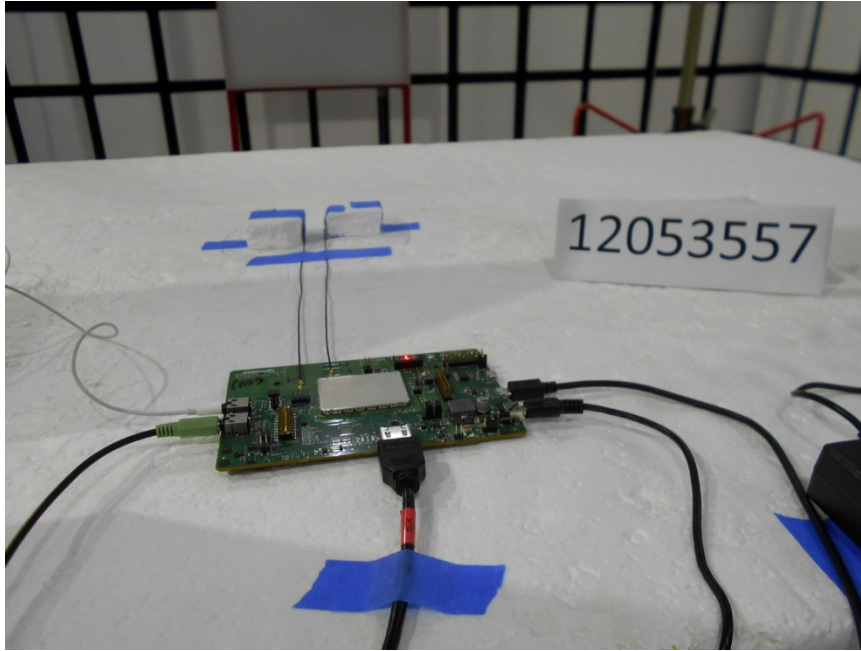

11. SETUP PHOTOS

ANTENNA PORT CONDUCTED RF MEASUREMENT SETUP

RADIATED RF MEASUREMENT SETUP (BELOW 1 GHz)

RADIATED RF MEASUREMENT SETUP (ABOVE 1 GHz)

RADIATED RF MEASUREMENT SETUP FOR PORTABLE CONFIGURATION

Y-AXIS External PHOTO

Y-AXIS PCB PHOTO

Z-AXIS External PHOTO

Z-AXIS PCB PHOTO

POWERLINE CONDUCTED EMISSIONS MEASUREMENT SETUP

END OF REPORT