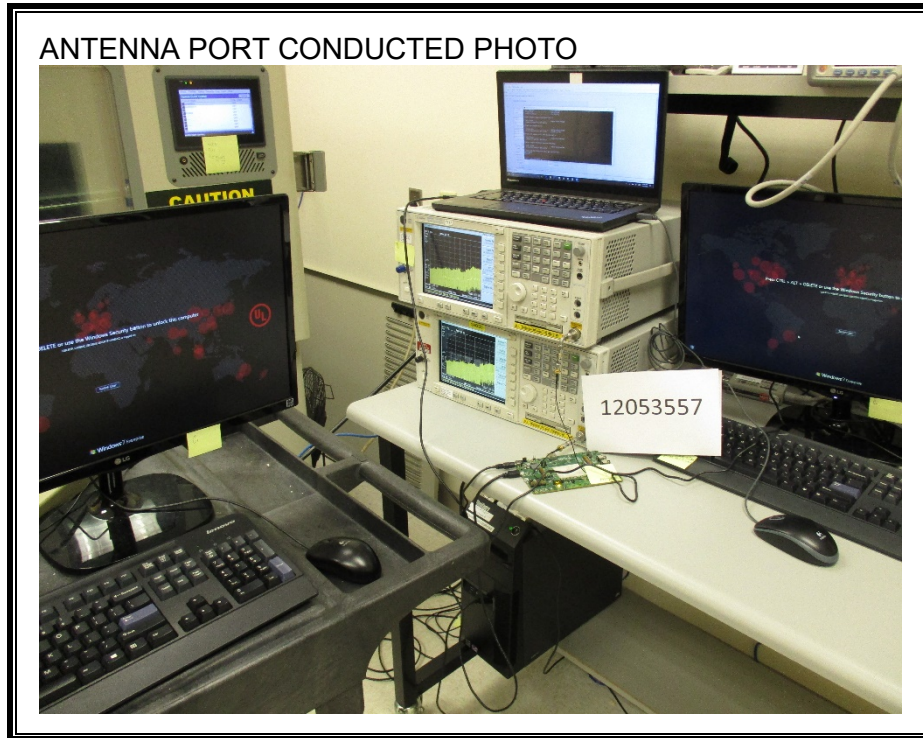

11. SETUP PHOTOS

ANTENNA PORT CONDUCTED RF MEASUREMENT SETUP

RADIATED RF MEASUREMENT SETUP (BELOW 1 GHz)

RADIATED RF MEASUREMENT SETUP (ABOVE 1 GHz)

RADIATED RF MEASUREMENT SETUP FOR PORTABLE CONFIGURATION

Y-AXIS External PHOTO

Y-AXIS PCB PHOTO

Z-AXIS External PHOTO

Z-AXIS PCB PHOTO

POWERLINE CONDUCTED EMISSIONS MEASUREMENT SETUP

END OF REPORT