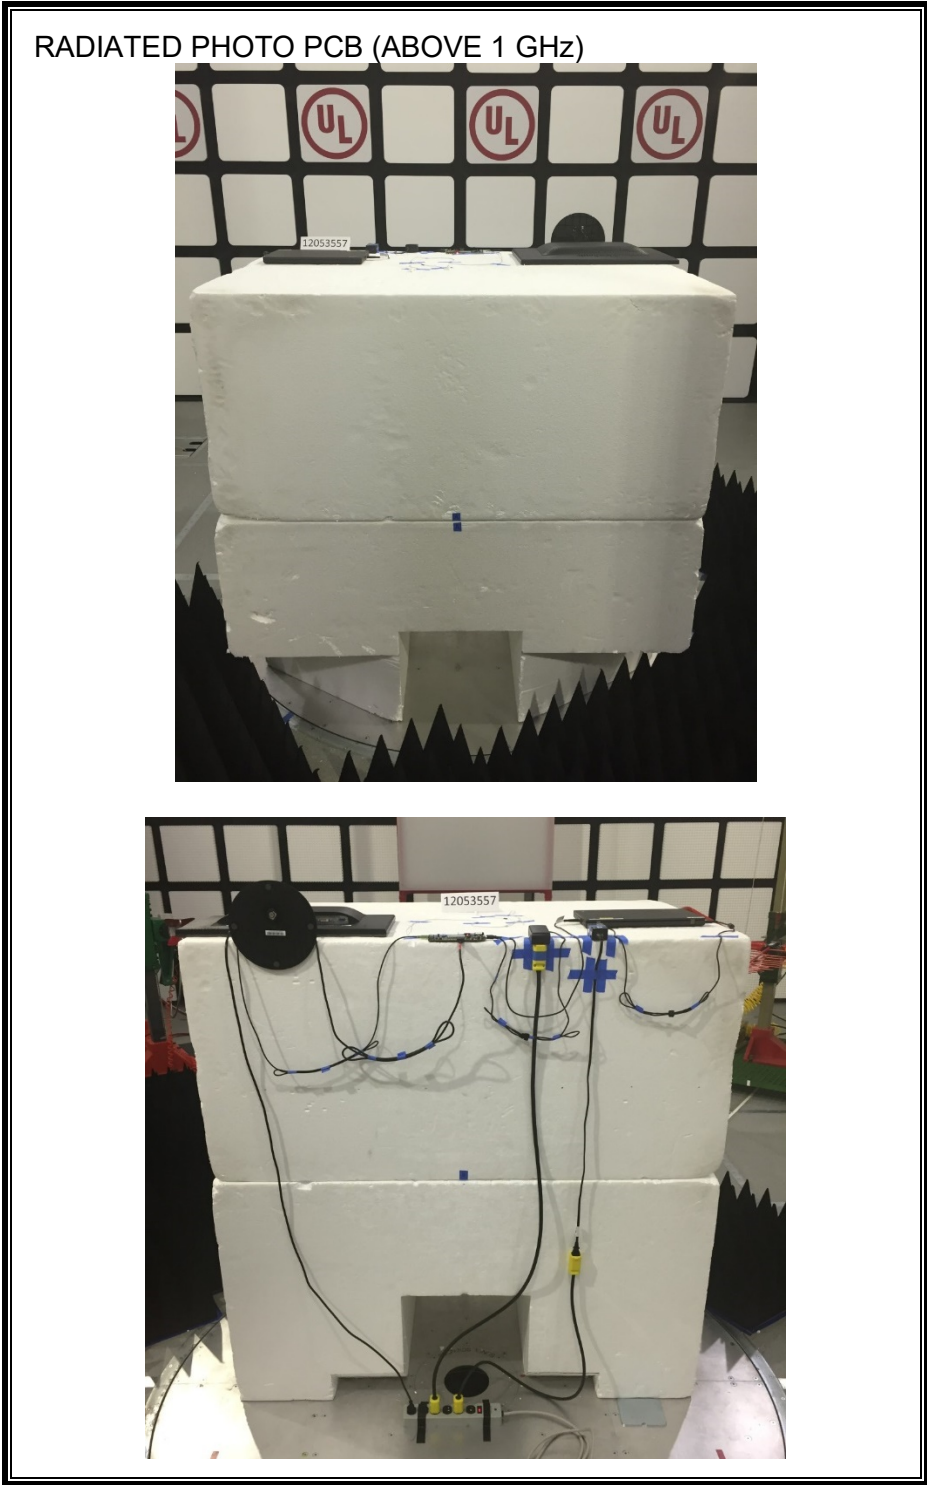

11. SETUP PHOTOS

ANTENNA PORT CONDUCTED RF MEASUREMENT SETUP

RADIATED RF MEASUREMENT SETUP (BELOW 1 GHz)

RADIATED RF MEASUREMENT SETUP (ABOVE 1 GHz)

RADIATED RF MEASUREMENT SETUP FOR PORTABLE CONFIGURATION

Y-AXIS External PHOTO

Y-AXIS PCB PHOTO

Z-AXIS External PHOTO

Z-AXIS PCB PHOTO

POWERLINE CONDUCTED EMISSIONS MEASUREMENT SETUP

END OF REPORT