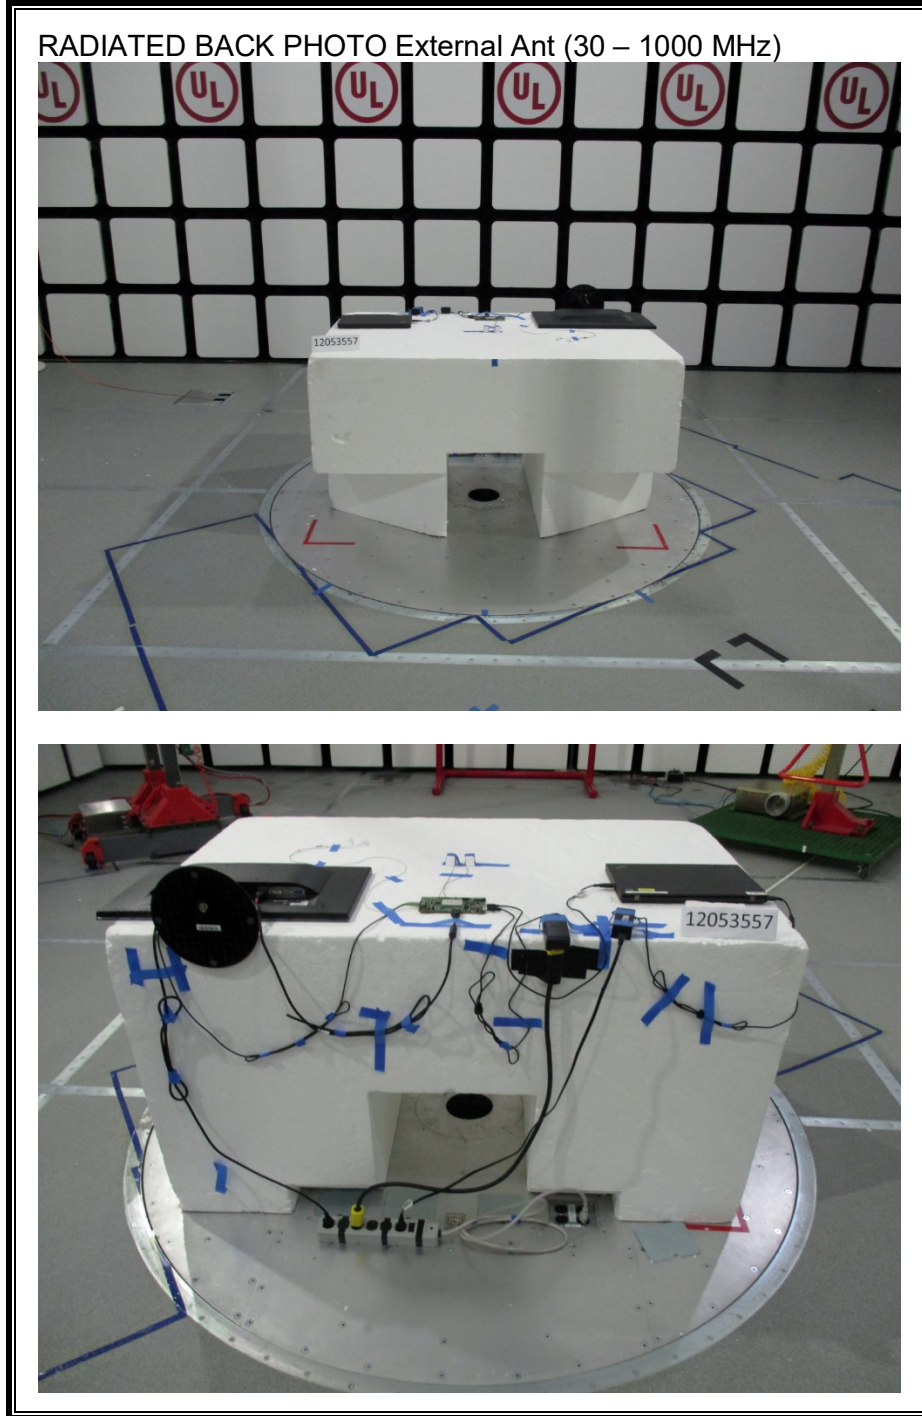

11. SETUP PHOTOS

ANTENNA PORT CONDUCTED RF MEASUREMENT SETUP

RADIATED RF MEASUREMENT SETUP (BELOW 1 GHz)

RADIATED RF MEASUREMENT SETUP (ABOVE 1 GHz)

RADIATED RF MEASUREMENT SETUP FOR PORTABLE CONFIGURATION

Y-AXIS External PHOTO

Y-AXIS PCB PHOTO

Z-AXIS External PHOTO

Z-AXIS PCB PHOTO

POWERLINE CONDUCTED EMISSIONS MEASUREMENT SETUP

END OF REPORT