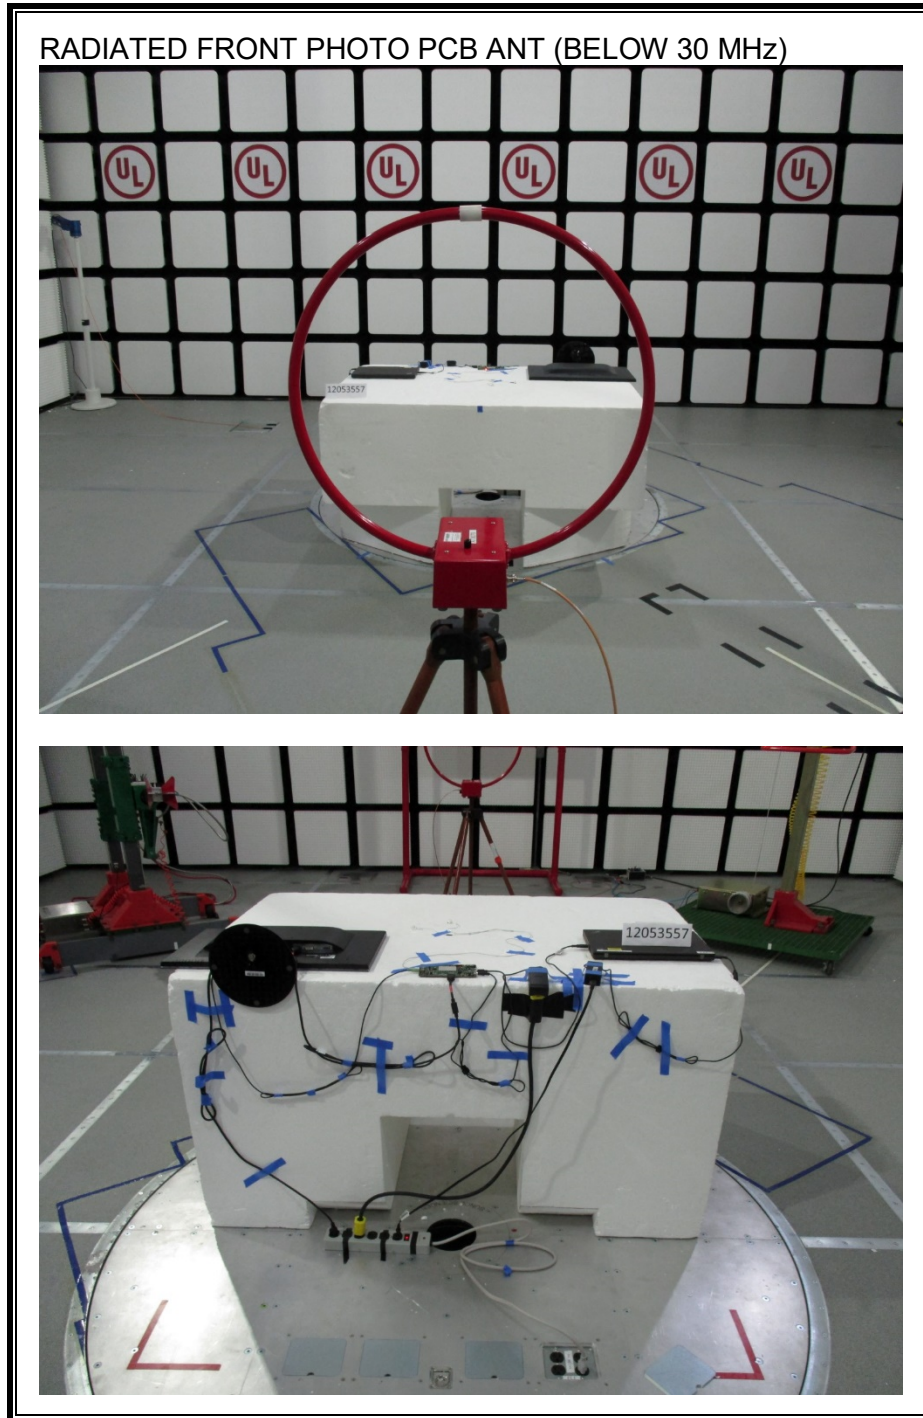

11. SETUP PHOTOS

ANTENNA PORT CONDUCTED RF MEASUREMENT SETUP

RADIATED RF MEASUREMENT SETUP (BELOW 1 GHz)

RADIATED RF MEASUREMENT SETUP (ABOVE 1 GHz)

RADIATED RF MEASUREMENT SETUP FOR PORTABLE CONFIGURATION

Y-AXIS External PHOTO

Y-AXIS PCB PHOTO

Z-AXIS External PHOTO

Z-AXIS PCB PHOTO

POWERLINE CONDUCTED EMISSIONS MEASUREMENT SETUP

END OF REPORT