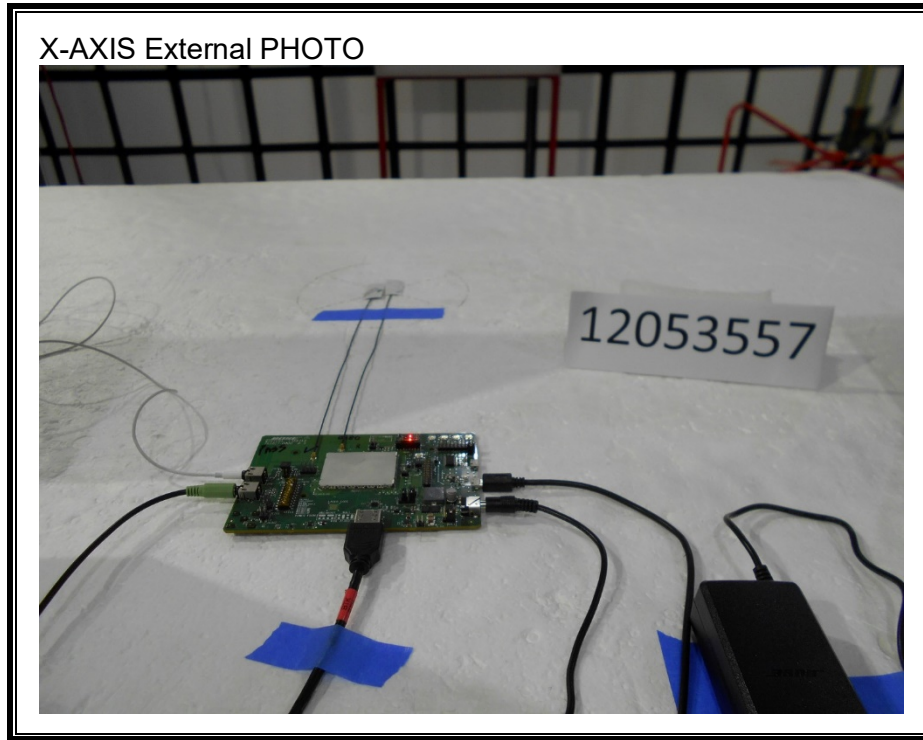

11. SETUP PHOTOS

ANTENNA PORT CONDUCTED RF MEASUREMENT SETUP

RADIATED RF MEASUREMENT SETUP (BELOW 1 GHz)

RADIATED RF MEASUREMENT SETUP (ABOVE 1 GHz)

RADIATED RF MEASUREMENT SETUP FOR PORTABLE CONFIGURATION

Y-AXIS External PHOTO

Y-AXIS PCB PHOTO

Z-AXIS External PHOTO

Z-AXIS PCB PHOTO

POWERLINE CONDUCTED EMISSIONS MEASUREMENT SETUP

END OF REPORT