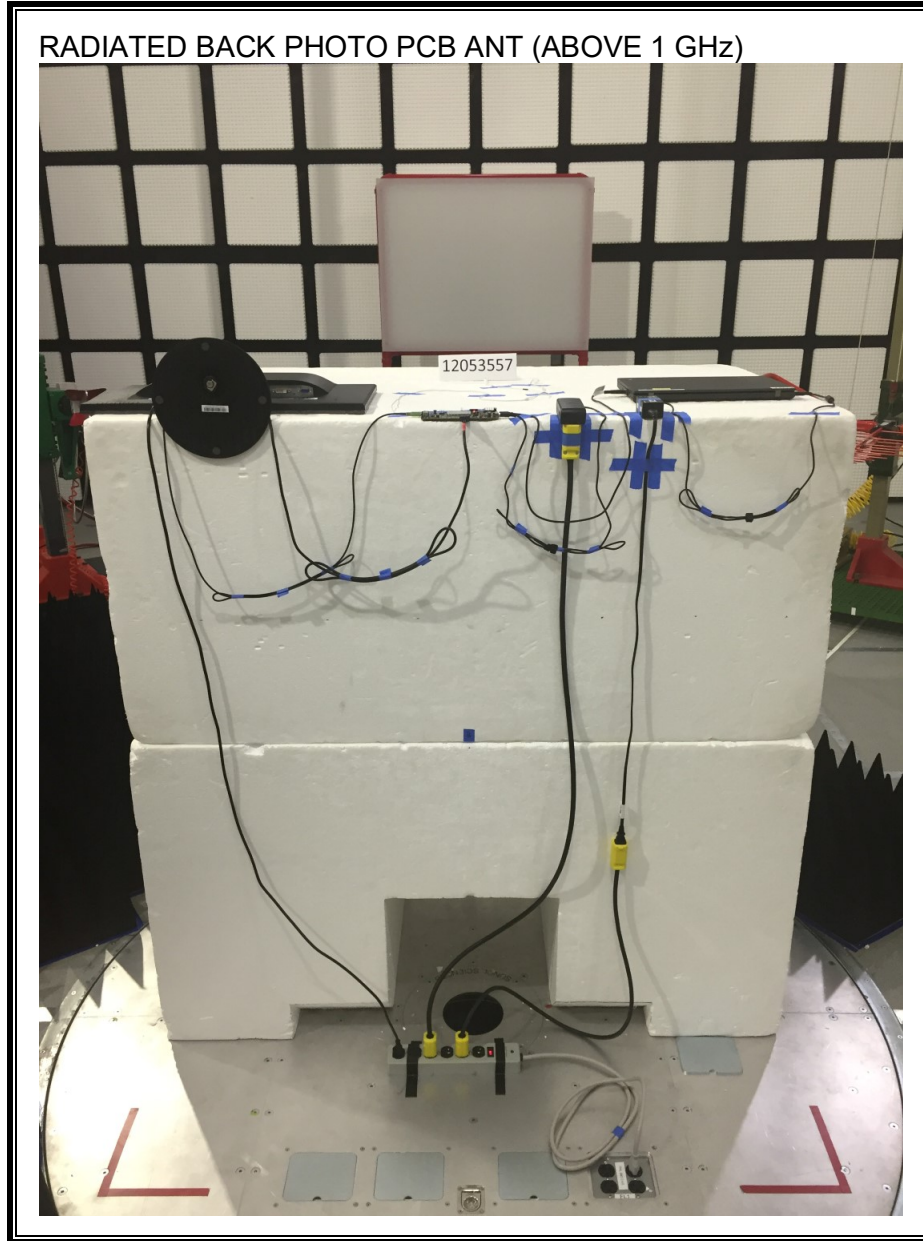

11. SETUP PHOTOS

ANTENNA PORT CONDUCTED RF MEASUREMENT SETUP

RADIATED RF MEASUREMENT SETUP (BELOW 1 GHz)

RADIATED RF MEASUREMENT SETUP (ABOVE 1 GHz)

RADIATED RF MEASUREMENT SETUP FOR PORTABLE CONFIGURATION

Y-AXIS EXTERNAL PHOTO

Y-AXIS PCB ANT PHOTO

Z-AXIS EXTERNATL ANT PHOTO

Z-AXIS PCB ANT PHOTO

POWERLINE CONDUCTED EMISSIONS MEASUREMENT SETUP

END OF REPORT