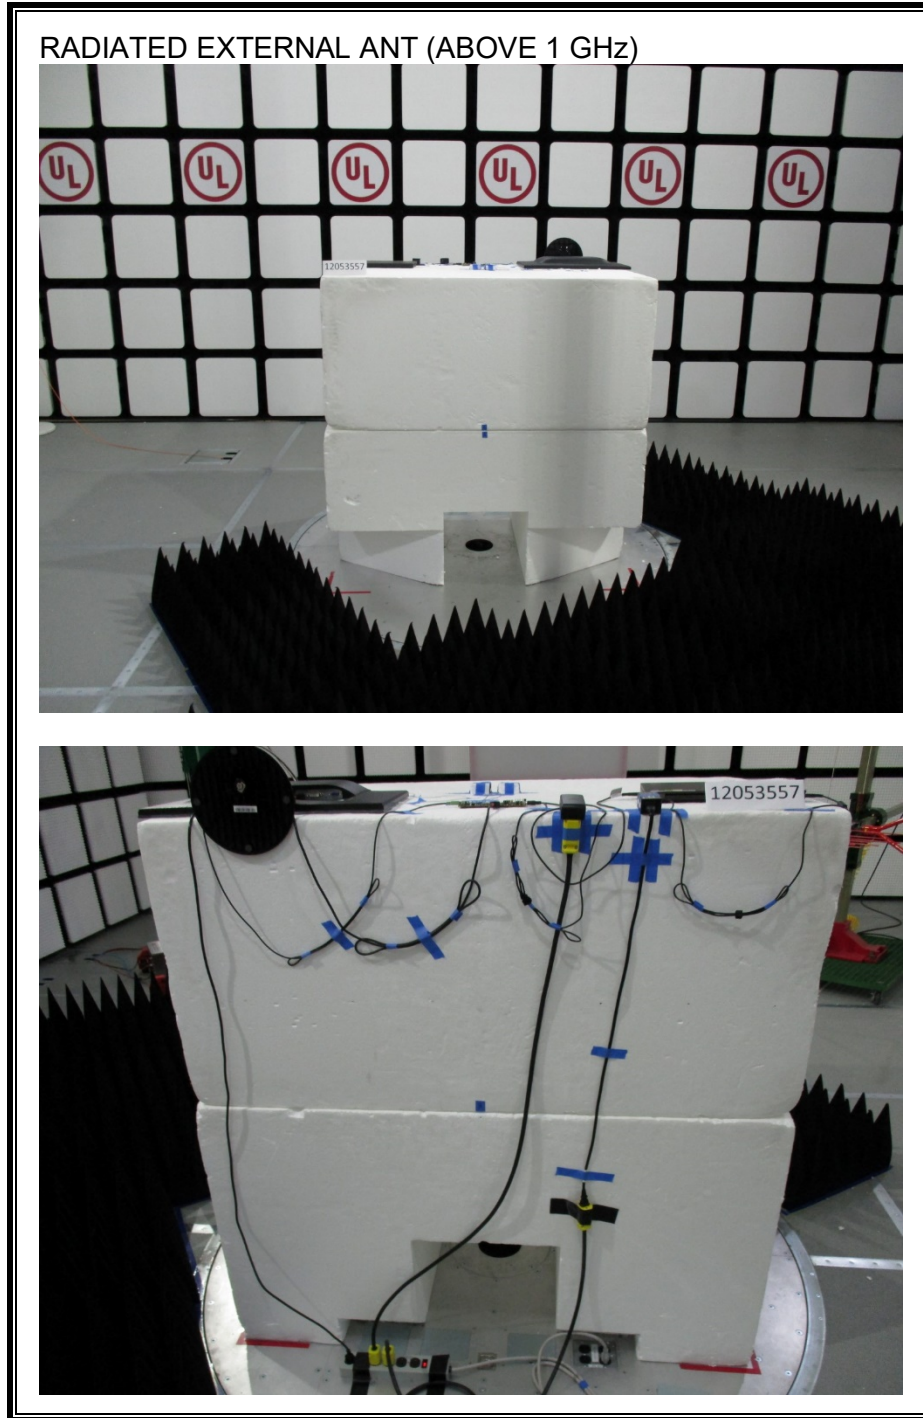

11. SETUP PHOTOS

ANTENNA PORT CONDUCTED RF MEASUREMENT SETUP

RADIATED RF MEASUREMENT SETUP (BELOW 1 GHz)

RADIATED RF MEASUREMENT SETUP (ABOVE 1 GHz)

RADIATED RF MEASUREMENT SETUP FOR PORTABLE CONFIGURATION

Y-AXIS EXTERNAL PHOTO

Y-AXIS PCB ANT PHOTO

Z-AXIS EXTERNATL ANT PHOTO

Z-AXIS PCB ANT PHOTO

POWERLINE CONDUCTED EMISSIONS MEASUREMENT SETUP

END OF REPORT