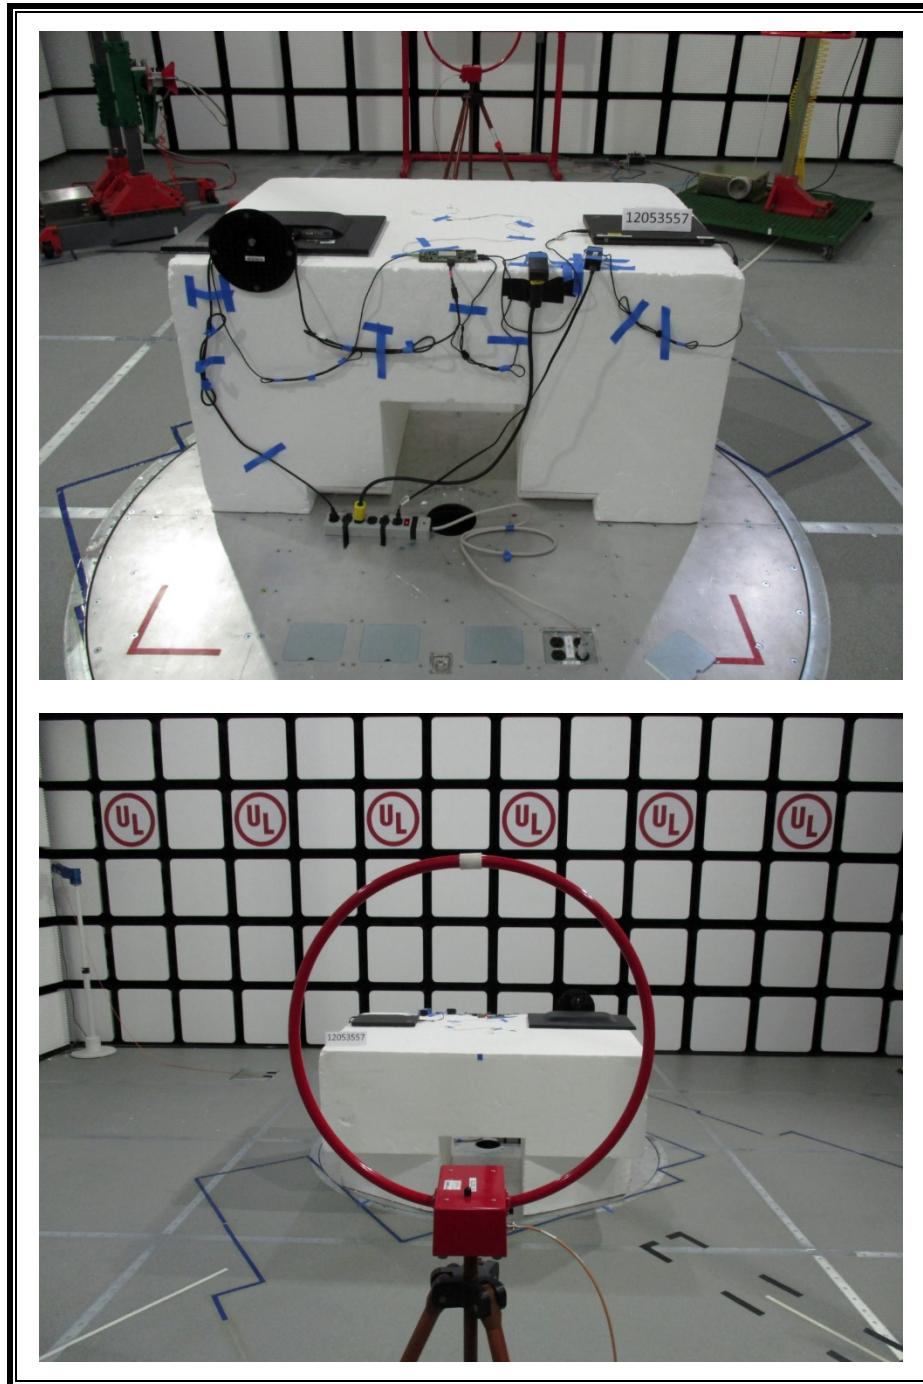

11. SETUP PHOTOS

ANTENNA PORT CONDUCTED RF MEASUREMENT SETUP

RADIATED RF MEASUREMENT SETUP (BELOW 1 GHz)

RADIATED RF MEASUREMENT SETUP (ABOVE 1 GHz)

RADIATED RF MEASUREMENT SETUP FOR PORTABLE CONFIGURATION

Y-AXIS EXTERNAL PHOTO

Y-AXIS PCB ANT PHOTO

Z-AXIS EXTERNATL ANT PHOTO

Z-AXIS PCB ANT PHOTO

POWERLINE CONDUCTED EMISSIONS MEASUREMENT SETUP

END OF REPORT