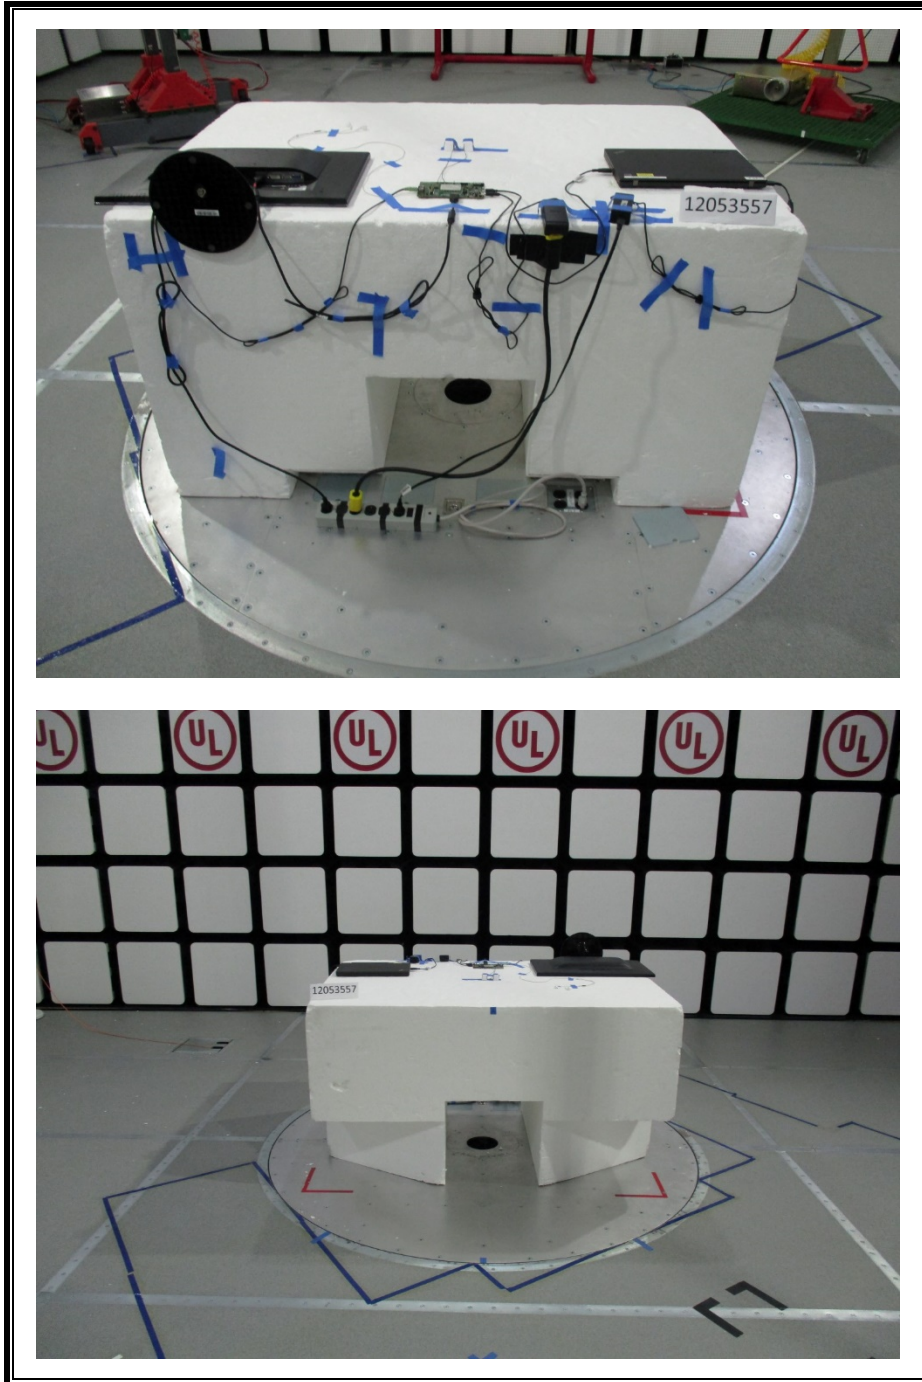

11. SETUP PHOTOS

ANTENNA PORT CONDUCTED RF MEASUREMENT SETUP

RADIATED RF MEASUREMENT SETUP (BELOW 1 GHz)

RADIATED RF MEASUREMENT SETUP (ABOVE 1 GHz)

RADIATED RF MEASUREMENT SETUP FOR PORTABLE CONFIGURATION

Y-AXIS EXTERNAL PHOTO

Y-AXIS PCB ANT PHOTO

Z-AXIS EXTERNATL ANT PHOTO

Z-AXIS PCB ANT PHOTO

POWERLINE CONDUCTED EMISSIONS MEASUREMENT SETUP

END OF REPORT