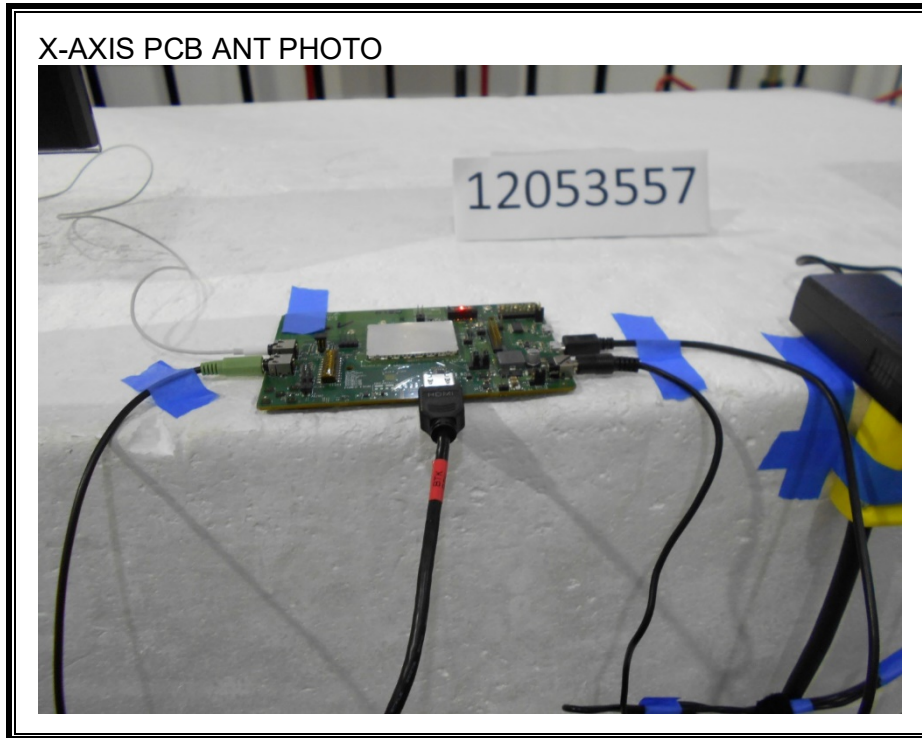

11. SETUP PHOTOS

ANTENNA PORT CONDUCTED RF MEASUREMENT SETUP

RADIATED RF MEASUREMENT SETUP (BELOW 1 GHz)

RADIATED RF MEASUREMENT SETUP (ABOVE 1 GHz)

RADIATED RF MEASUREMENT SETUP FOR PORTABLE CONFIGURATION

Y-AXIS EXTERNAL PHOTO

Y-AXIS PCB ANT PHOTO

Z-AXIS EXTERNATL ANT PHOTO

Z-AXIS PCB ANT PHOTO

POWERLINE CONDUCTED EMISSIONS MEASUREMENT SETUP

END OF REPORT