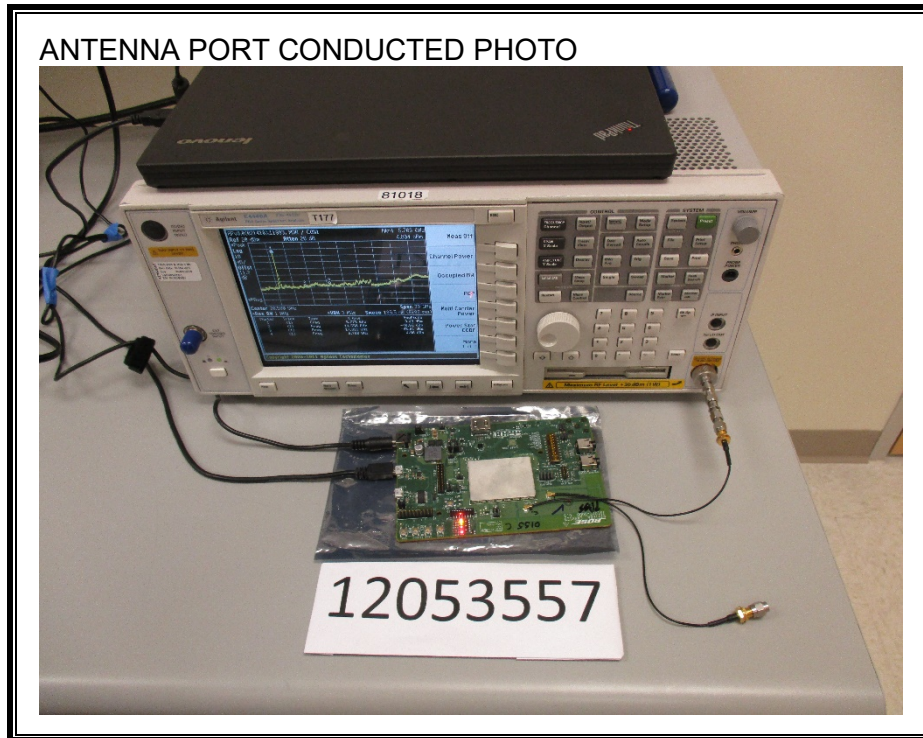

11. SETUP PHOTOS

ANTENNA PORT CONDUCTED RF MEASUREMENT SETUP

RADIATED RF MEASUREMENT SETUP (BELOW 1 GHz)

RADIATED RF MEASUREMENT SETUP (ABOVE 1 GHz)

RADIATED RF MEASUREMENT SETUP FOR PORTABLE CONFIGURATION

Y-AXIS EXTERNAL PHOTO

Y-AXIS PCB ANT PHOTO

Z-AXIS EXTERNATL ANT PHOTO

Z-AXIS PCB ANT PHOTO

POWERLINE CONDUCTED EMISSIONS MEASUREMENT SETUP

END OF REPORT