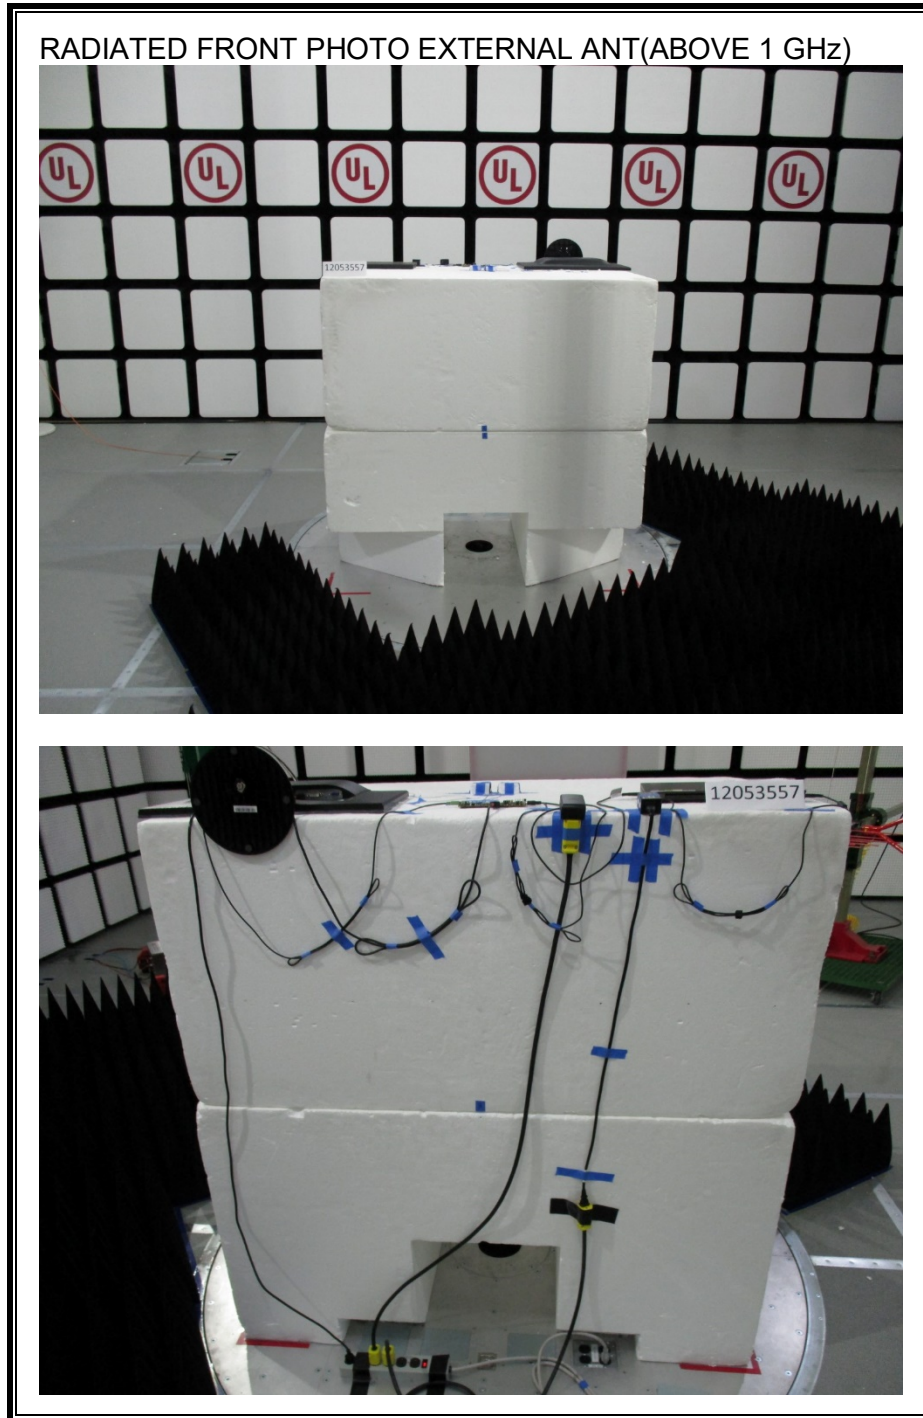

11. SETUP PHOTOS

ANTENNA PORT CONDUCTED RF MEASUREMENT SETUP

RADIATED RF MEASUREMENT SETUP (BELOW 1 GHz)

RADIATED RF MEASUREMENT SETUP (ABOVE 1 GHz)

RADIATED RF MEASUREMENT SETUP FOR PORTABLE CONFIGURATION

Y-AXIS EXTERNAL ANT PHOTO

Y-AXIS PCB ANT PHOTO

POWERLINE CONDUCTED EMISSIONS MEASUREMENT SETUP

END OF REPORT