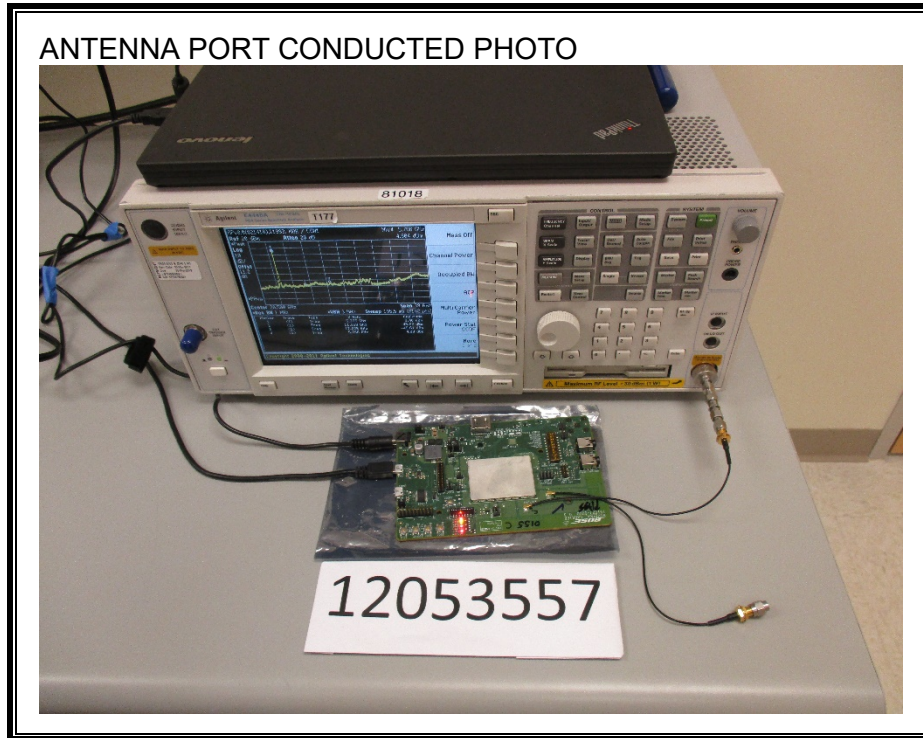

11. SETUP PHOTOS

ANTENNA PORT CONDUCTED RF MEASUREMENT SETUP

RADIATED RF MEASUREMENT SETUP (BELOW 1 GHz)

RADIATED RF MEASUREMENT SETUP (ABOVE 1 GHz)

RADIATED RF MEASUREMENT SETUP FOR PORTABLE CONFIGURATION

Y-AXIS EXTERNAL ANT PHOTO

Y-AXIS PCB ANT PHOTO

POWERLINE CONDUCTED EMISSIONS MEASUREMENT SETUP

END OF REPORT