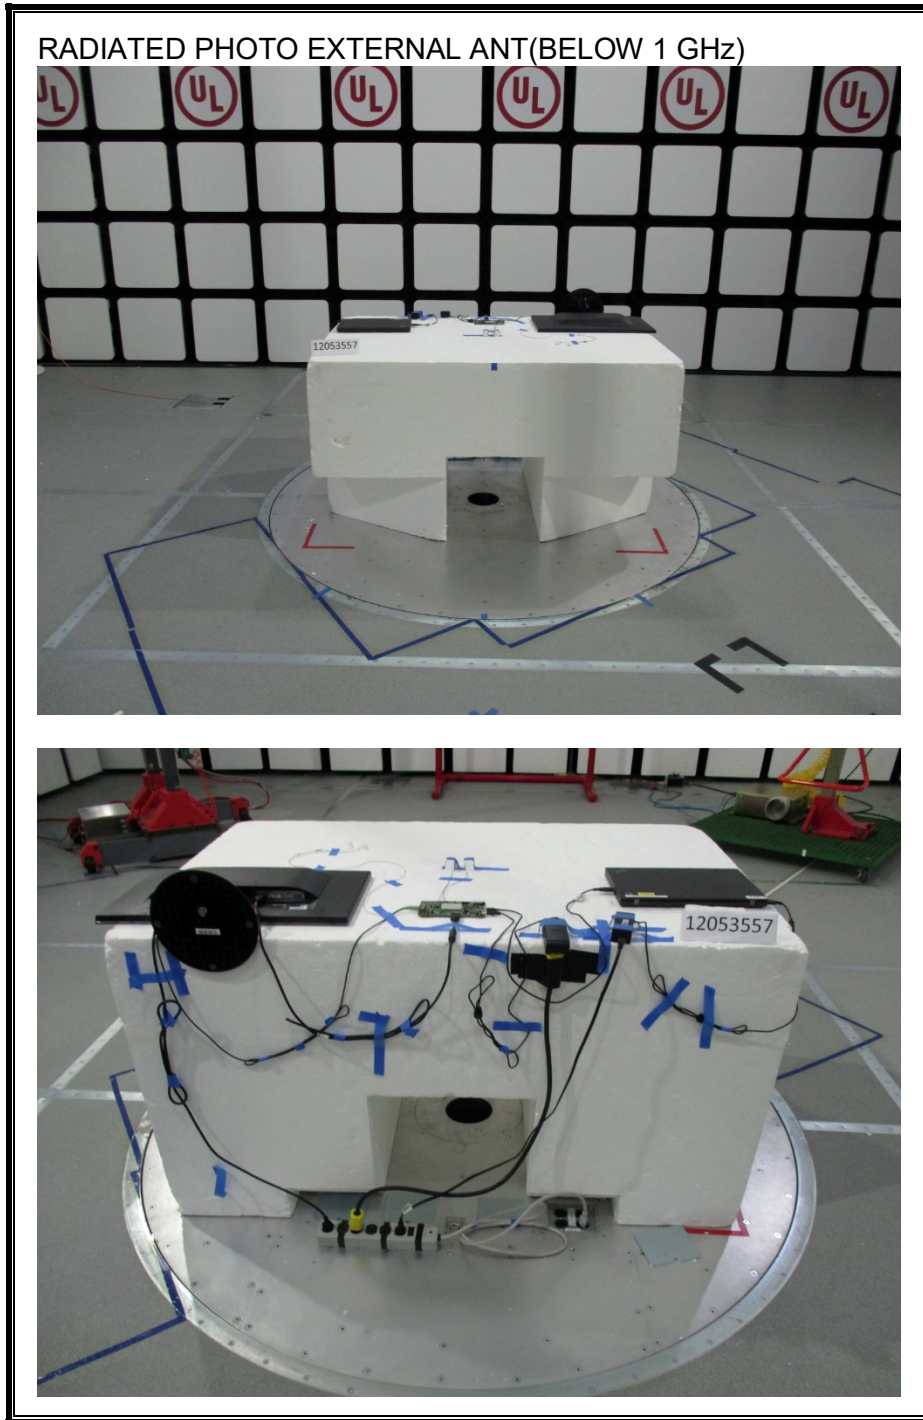

11. SETUP PHOTOS

ANTENNA PORT CONDUCTED RF MEASUREMENT SETUP

RADIATED RF MEASUREMENT SETUP (BELOW 1 GHz)

RADIATED RF MEASUREMENT SETUP (ABOVE 1 GHz)

RADIATED RF MEASUREMENT SETUP FOR PORTABLE CONFIGURATION

Y-AXIS EXTERNAL ANT PHOTO

Y-AXIS PCB ANT PHOTO

POWERLINE CONDUCTED EMISSIONS MEASUREMENT SETUP

END OF REPORT