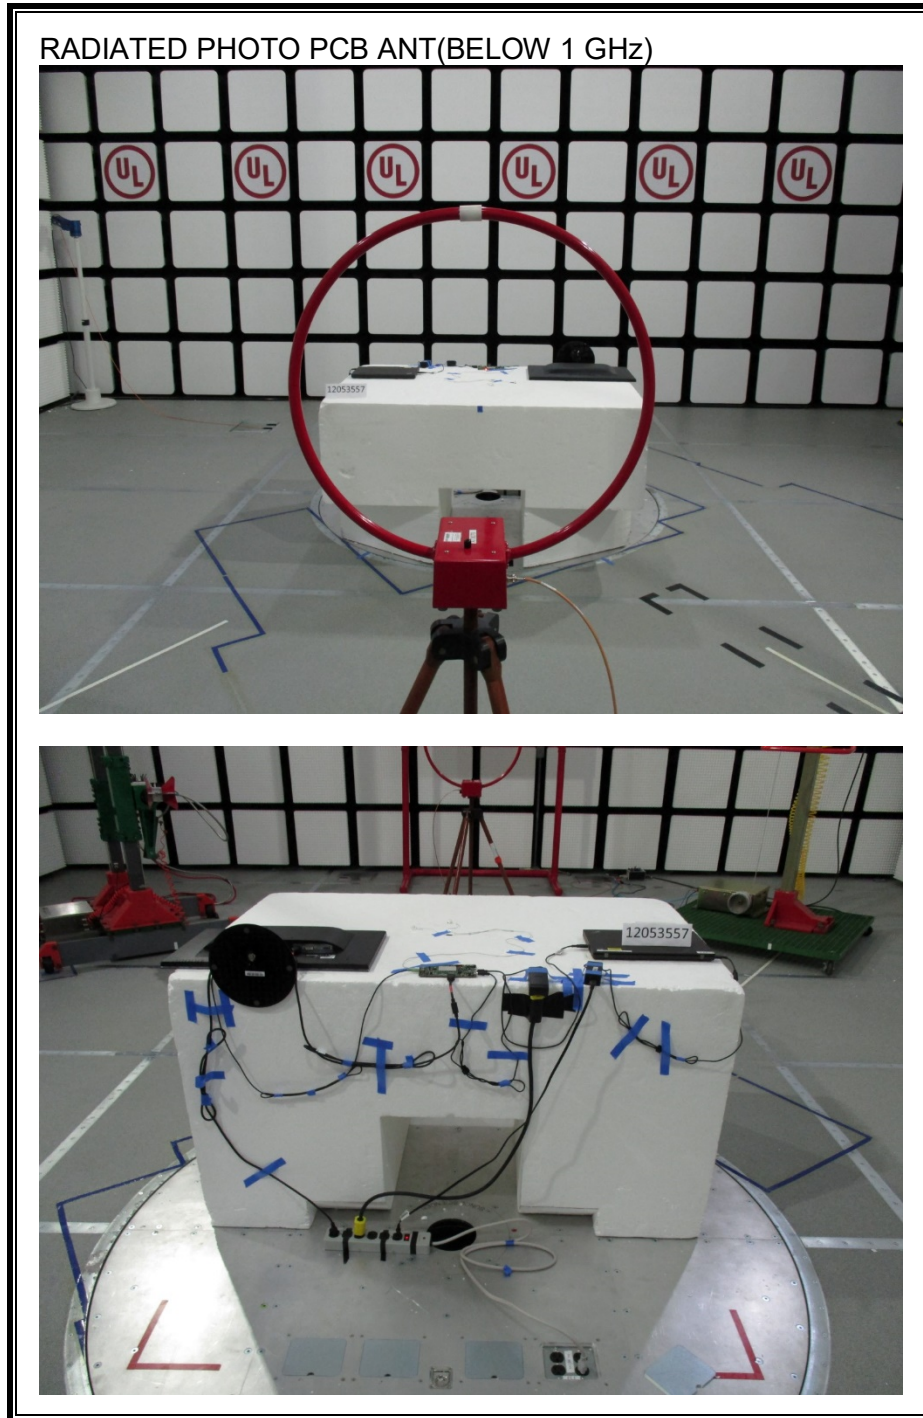

11. SETUP PHOTOS

ANTENNA PORT CONDUCTED RF MEASUREMENT SETUP

RADIATED RF MEASUREMENT SETUP (BELOW 1 GHz)

RADIATED RF MEASUREMENT SETUP (ABOVE 1 GHz)

RADIATED RF MEASUREMENT SETUP FOR PORTABLE CONFIGURATION

Y-AXIS EXTERNAL ANT PHOTO

Y-AXIS PCB ANT PHOTO

POWERLINE CONDUCTED EMISSIONS MEASUREMENT SETUP

END OF REPORT