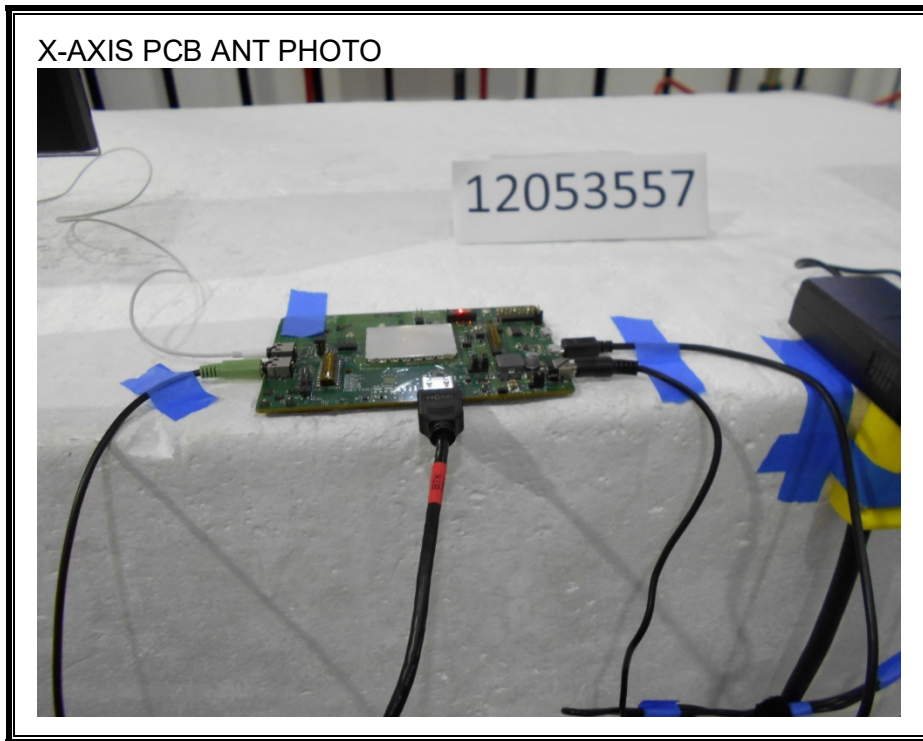

11. SETUP PHOTOS

ANTENNA PORT CONDUCTED RF MEASUREMENT SETUP

RADIATED RF MEASUREMENT SETUP (BELOW 1 GHz)

RADIATED RF MEASUREMENT SETUP (ABOVE 1 GHz)

RADIATED RF MEASUREMENT SETUP FOR PORTABLE CONFIGURATION

Y-AXIS EXTERNAL ANT PHOTO

Y-AXIS PCB ANT PHOTO

POWERLINE CONDUCTED EMISSIONS MEASUREMENT SETUP

END OF REPORT