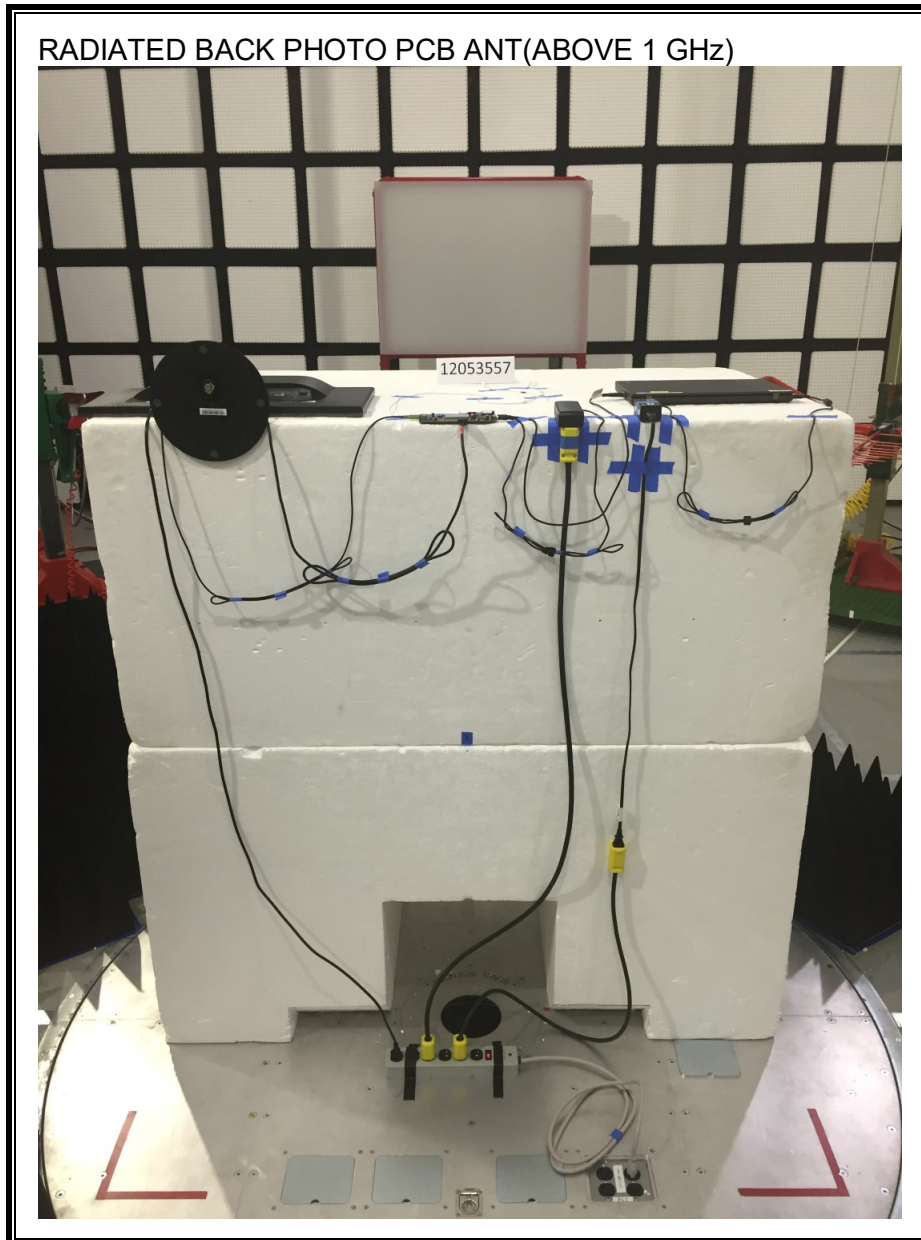

11. SETUP PHOTOS

ANTENNA PORT CONDUCTED RF MEASUREMENT SETUP

RADIATED RF MEASUREMENT SETUP (BELOW 1 GHz)

RADIATED RF MEASUREMENT SETUP (ABOVE 1 GHz)

RADIATED RF MEASUREMENT SETUP FOR PORTABLE CONFIGURATION

Y-AXIS EXTERNAL ANT PHOTO

Y-AXIS PCB ANT PHOTO

POWERLINE CONDUCTED EMISSIONS MEASUREMENT SETUP

END OF REPORT