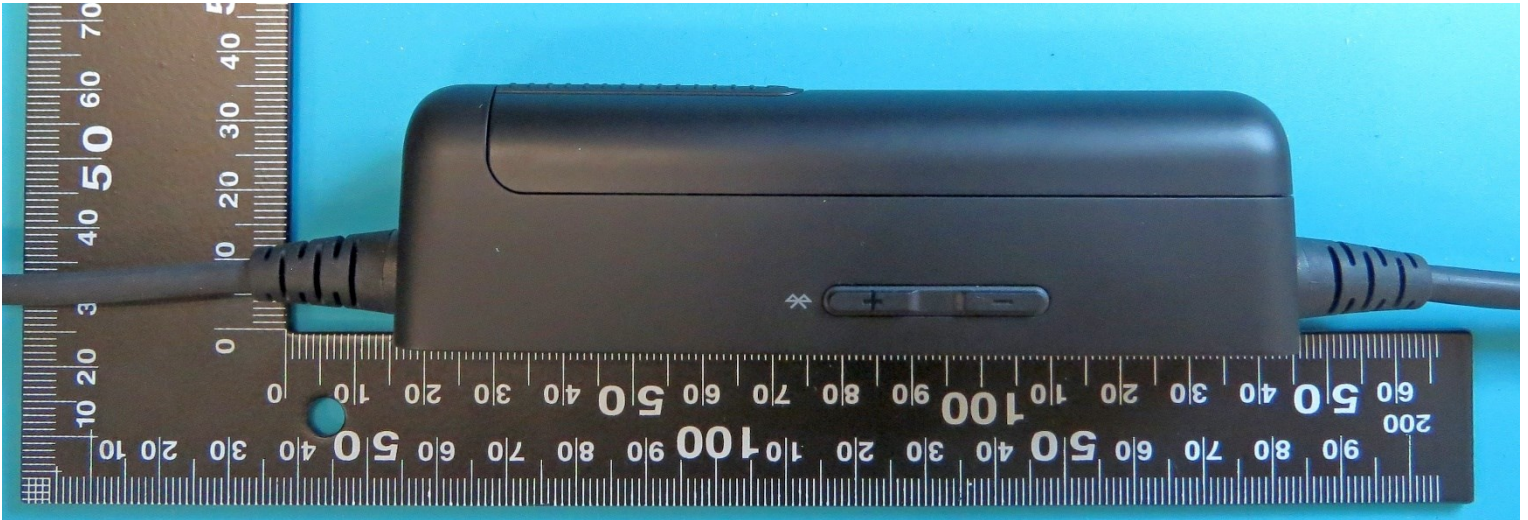

DESIGN ASSURANCE ENGINEERING
External Photos

Model Number: 424411

DESIGN ASSURANCE ENGINEERING
External Photos

Model Number: 424411

DESIGN ASSURANCE ENGINEERING
External Photos

Model Number: 424411

DESIGN ASSURANCE ENGINEERING
External Photos