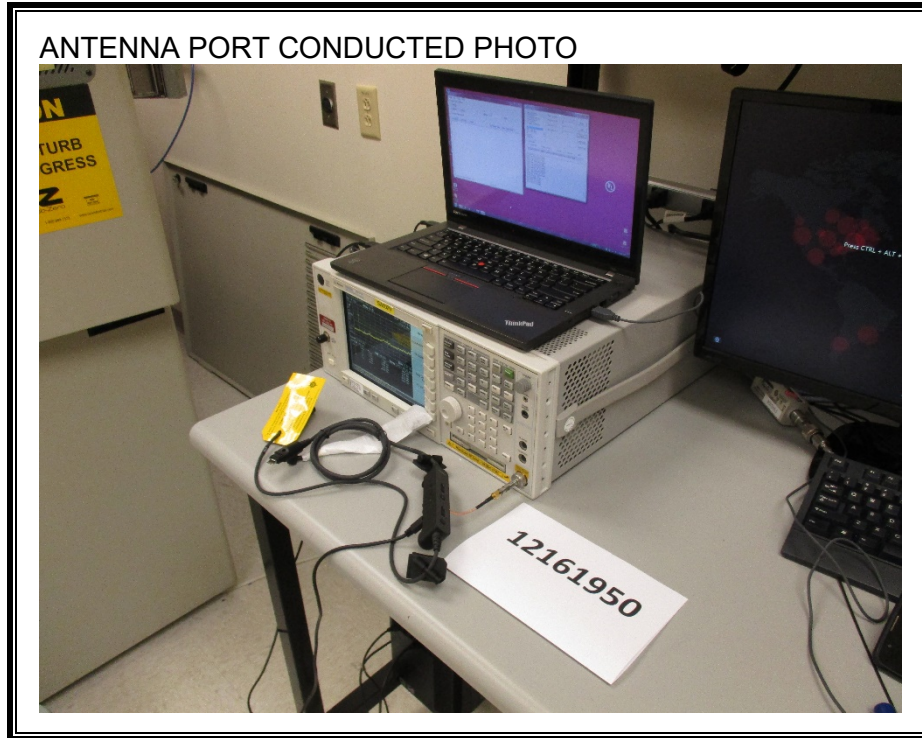

11. SETUP PHOTOS

ANTENNA PORT CONDUCTED RF MEASUREMENT SETUP

RADIATED RF MEASUREMENT SETUP (<1 GHz)

RADIATED RF MEASUREMENT SETUP (ABOVE 1 GHz)

RADIATED RF MEASUREMENT SETUP FOR PORTABLE CONFIGURATION

POWERLINE CONDUCTED EMISSIONS MEASUREMENT SETUP