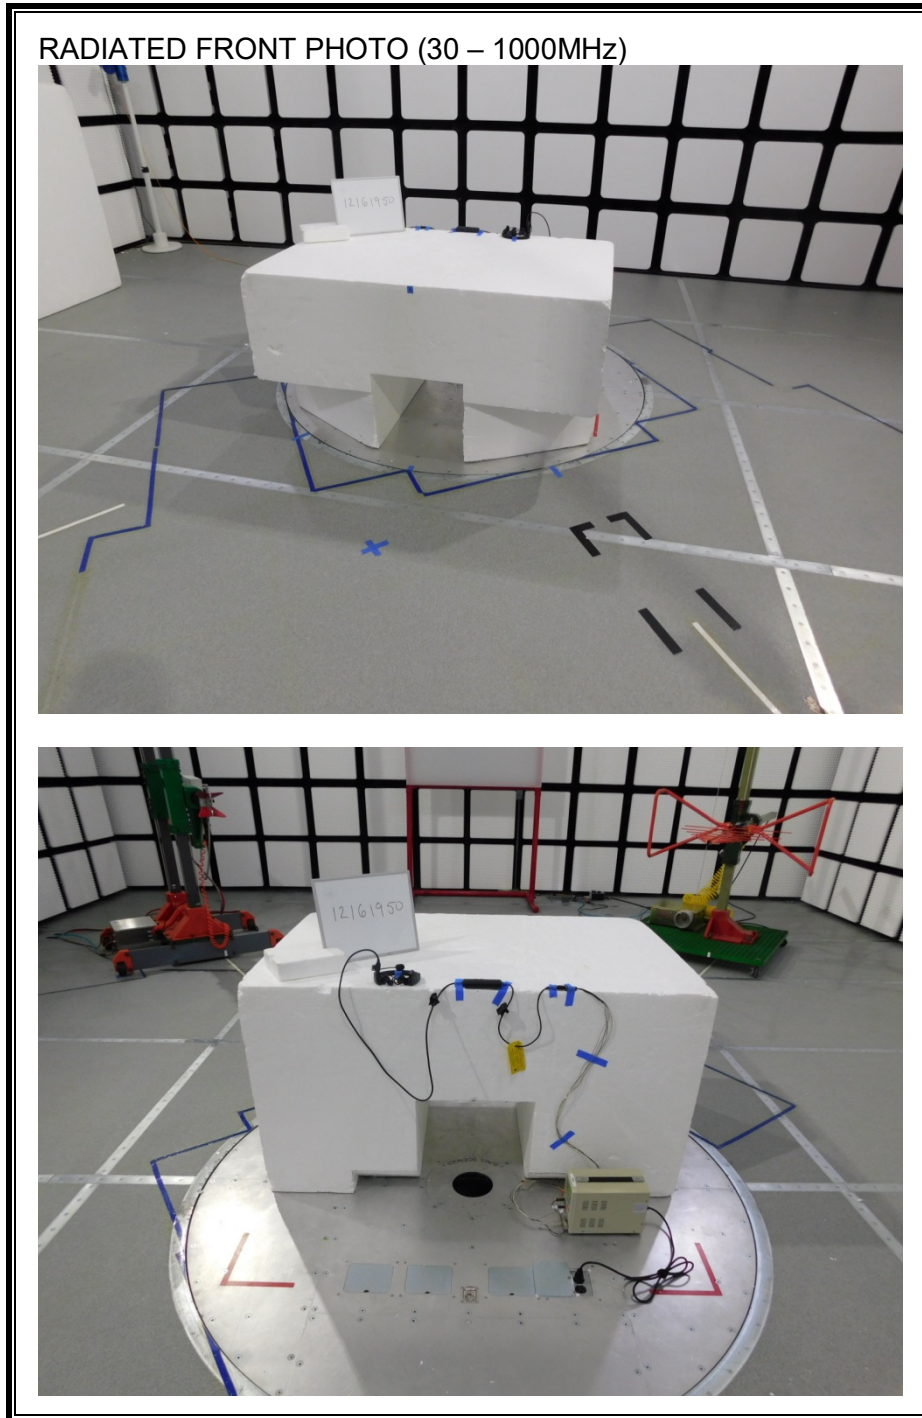

11. SETUP PHOTOS

ANTENNA PORT CONDUCTED RF MEASUREMENT SETUP

RADIATED RF MEASUREMENT SETUP (<1 GHz)

RADIATED RF MEASUREMENT SETUP (ABOVE 1 GHz)

RADIATED RF MEASUREMENT SETUP FOR PORTABLE CONFIGURATION

POWERLINE CONDUCTED EMISSIONS MEASUREMENT SETUP