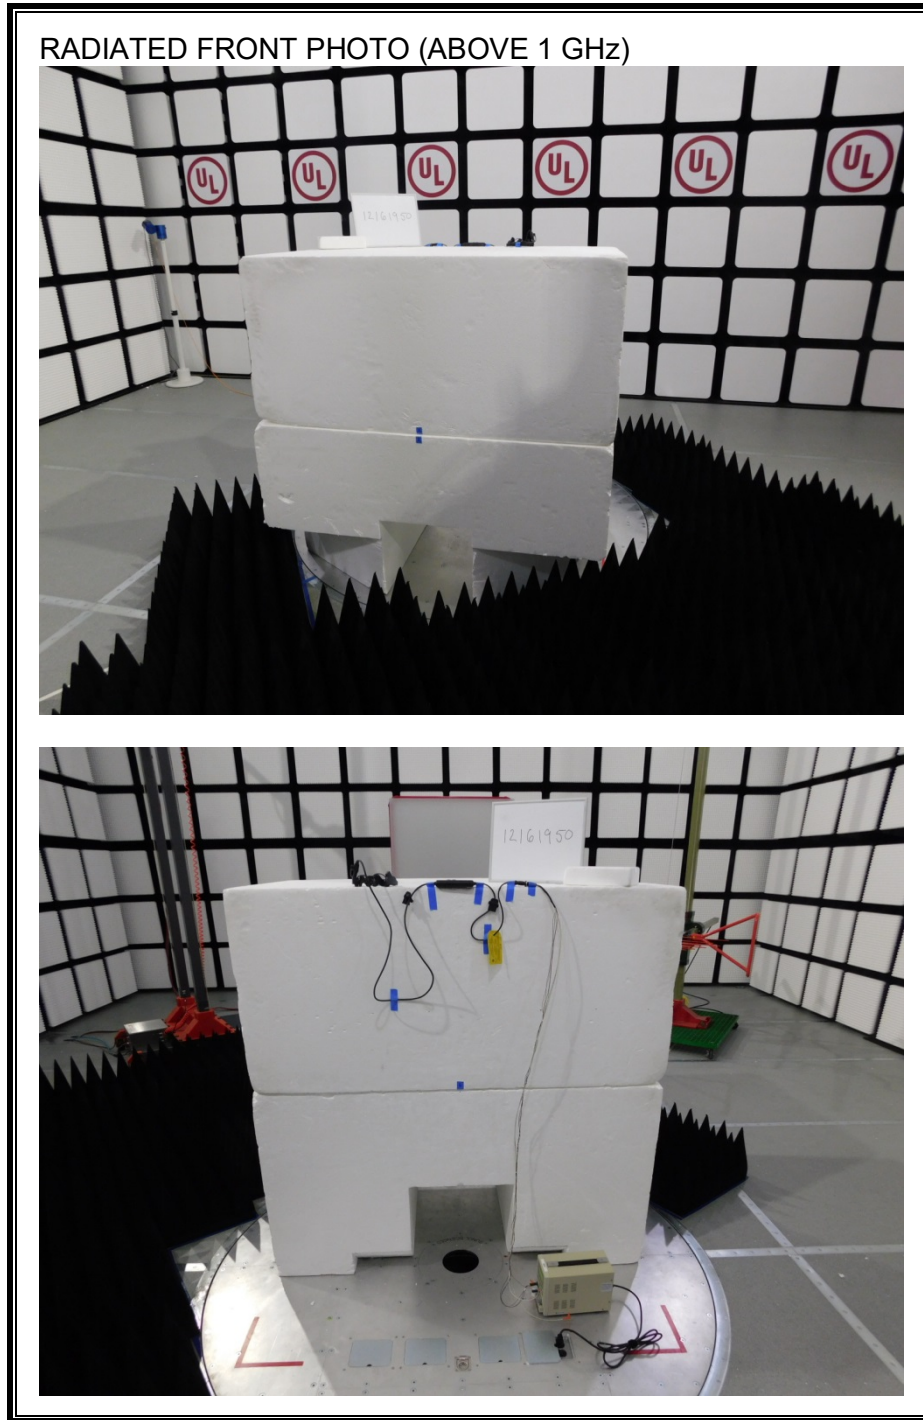

11. SETUP PHOTOS

ANTENNA PORT CONDUCTED RF MEASUREMENT SETUP

RADIATED RF MEASUREMENT SETUP (<1 GHz)

RADIATED RF MEASUREMENT SETUP (ABOVE 1 GHz)

RADIATED RF MEASUREMENT SETUP FOR PORTABLE CONFIGURATION

POWERLINE CONDUCTED EMISSIONS MEASUREMENT SETUP