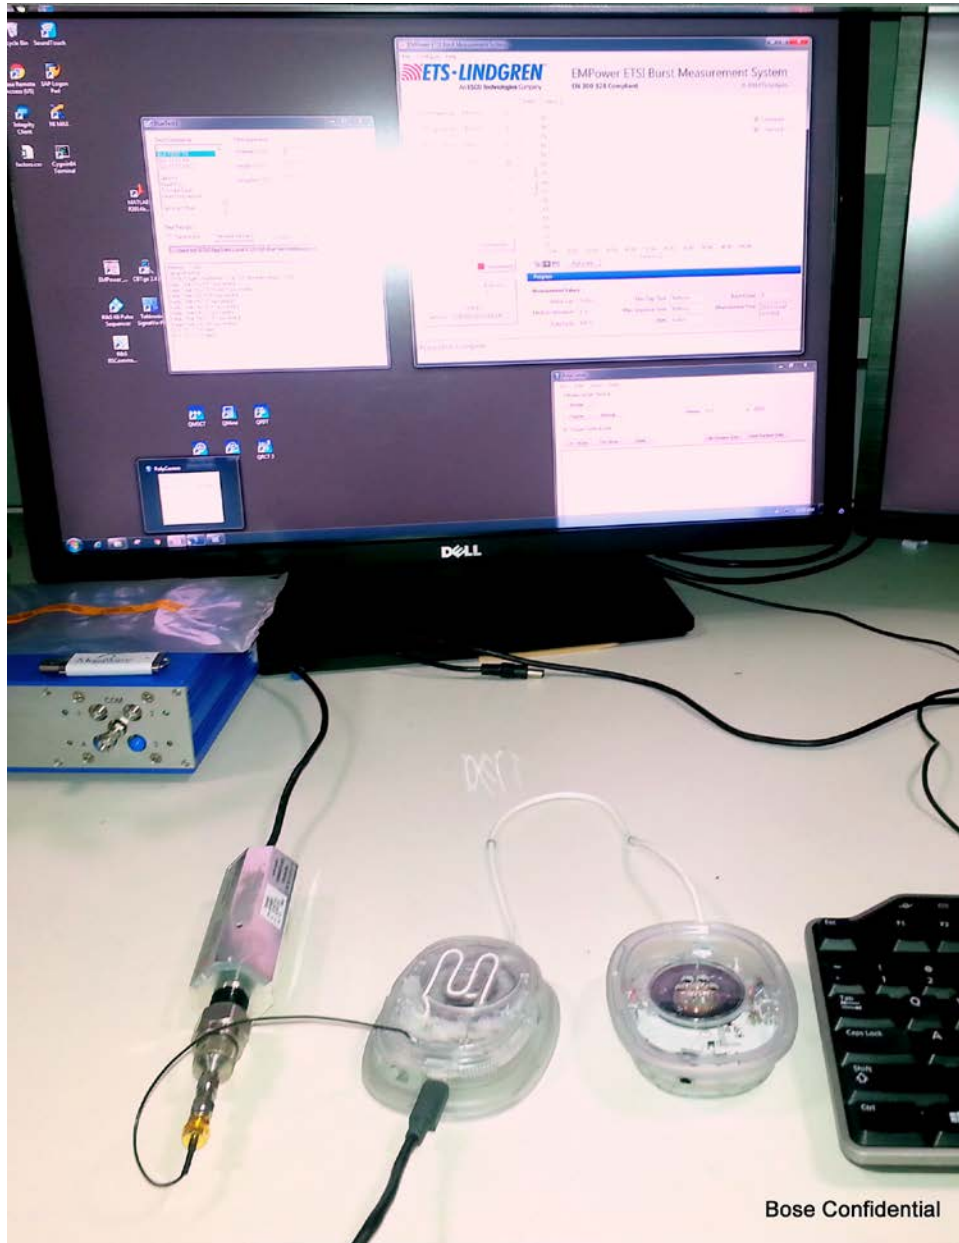

Bose Model 423376 Test Setup photos

Antenna Port Conducted Test Setup

Bose Confidential

Certificate # 1514.1

DESIGN ASSURANCE ENGINEERING Wireless Transceiver Bluetooth Test Report

FCC ID: A94423376 IC: 3232A-423376

Bose Confidential

Radiated Emissions 30 MHz - 1 GHz

Bose Confidential

Radiated Emissions 1 GHz – 18 GHz

Bose Confidential

Bose Confidential

Bose Confidential

ACCREDITED

Etch Antenna to Body Distance