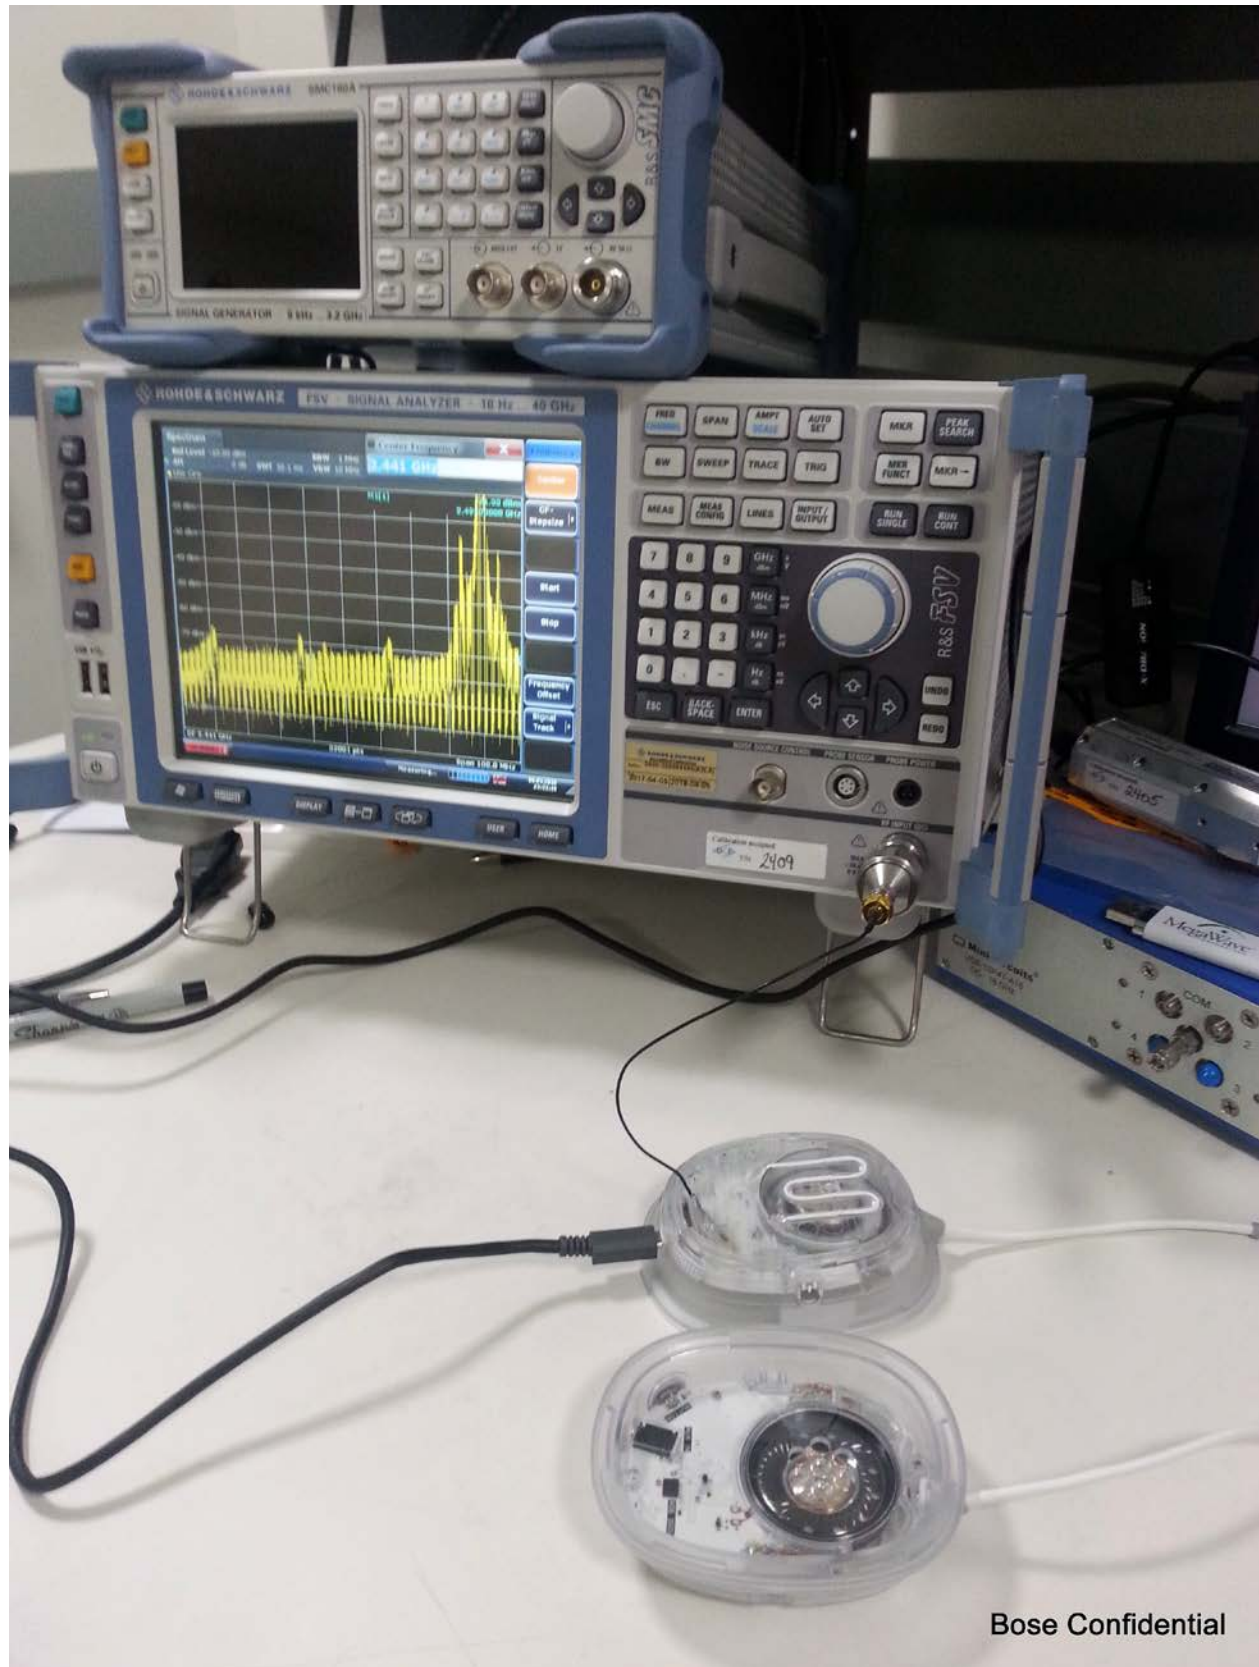

Bose Model 423376 Test Setup photos

Antenna Port Conducted Test Setup

Bose Confidential

Certificate # 1514.1

DESIGN ASSURANCE ENGINEERING Wireless Transceiver Bluetooth Test Report

FCC ID: A94423376 IC: 3232A-423376

Bose Confidential

Radiated Emissions 30 MHz - 1 GHz

Bose Confidential

Radiated Emissions 1 GHz – 18 GHz

Bose Confidential

Bose Confidential

Bose Confidential

ACCREDITED

Certificate # 1514.1

DESIGN ASSURANCE ENGINEERING Wireless Transceiver Bluetooth Test Report

FCC ID: A94423376 IC: 3232A-423376

Radiated Emissions 18 GHz – 26 GHz

Mains Conducted Emissions 150 kHz – 30 MHz

Etch Antenna to Body Distance