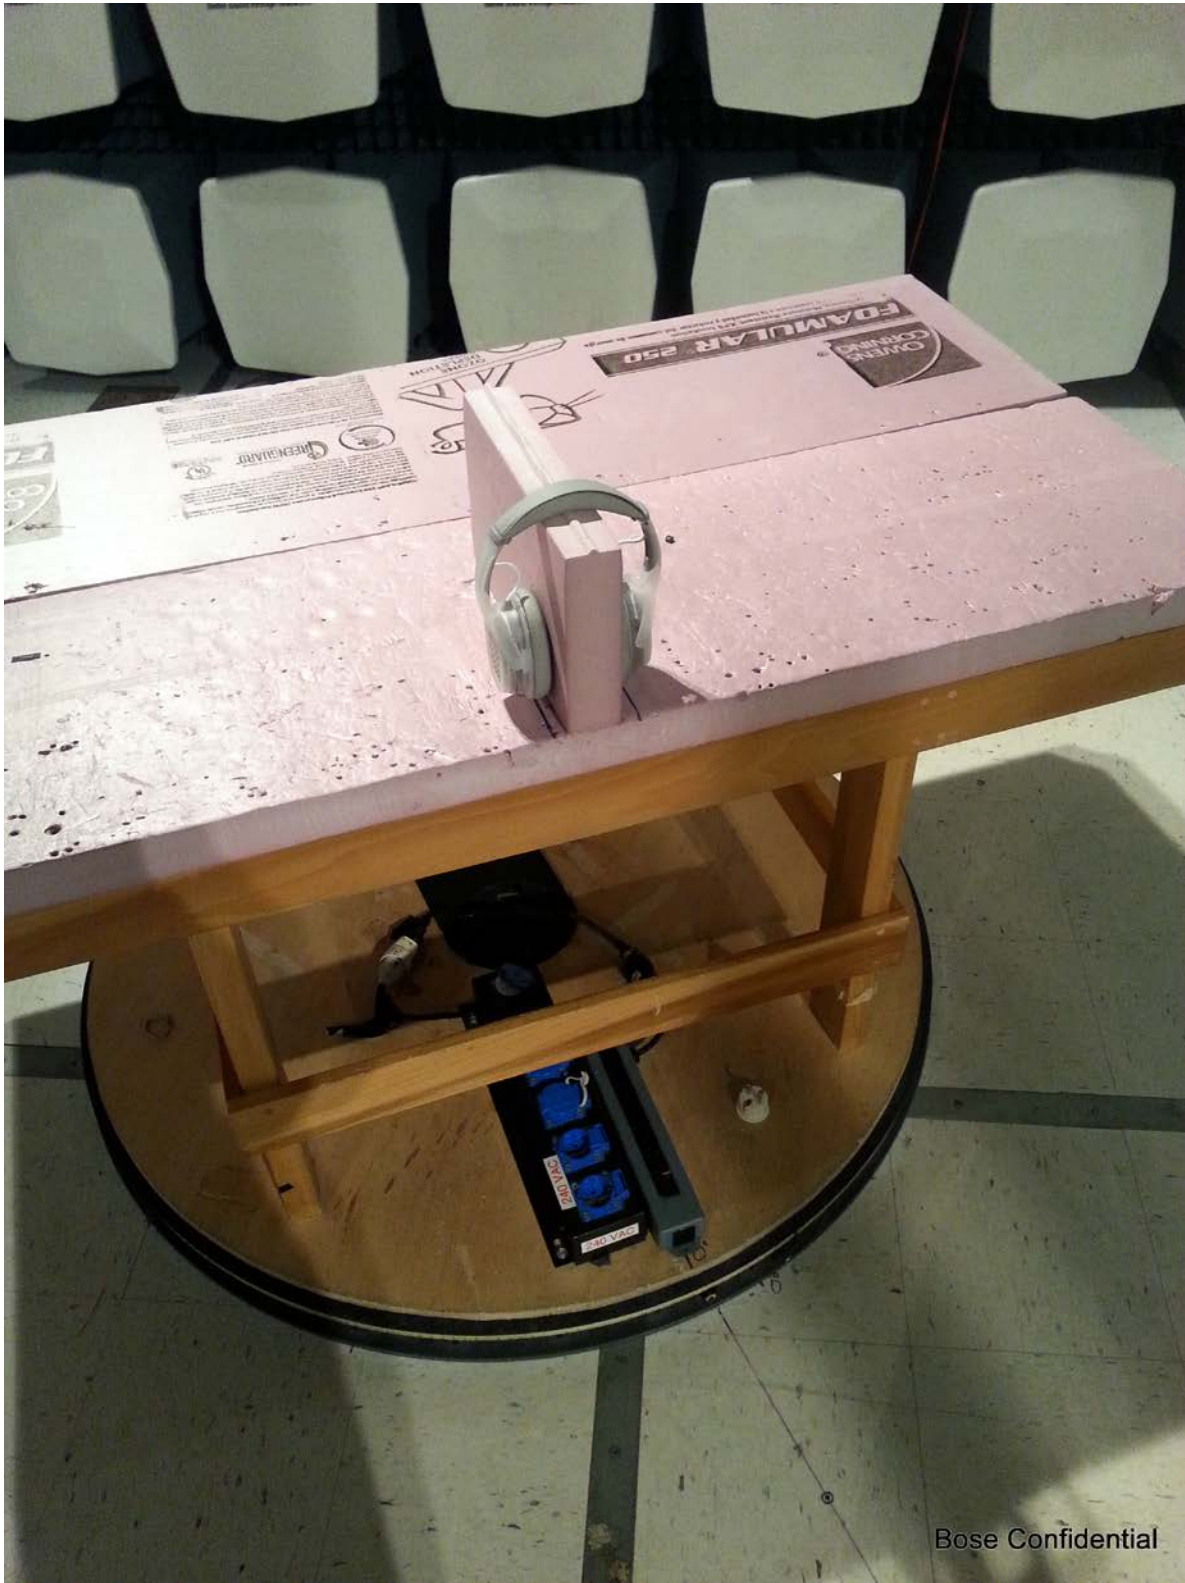

Bose Confidential