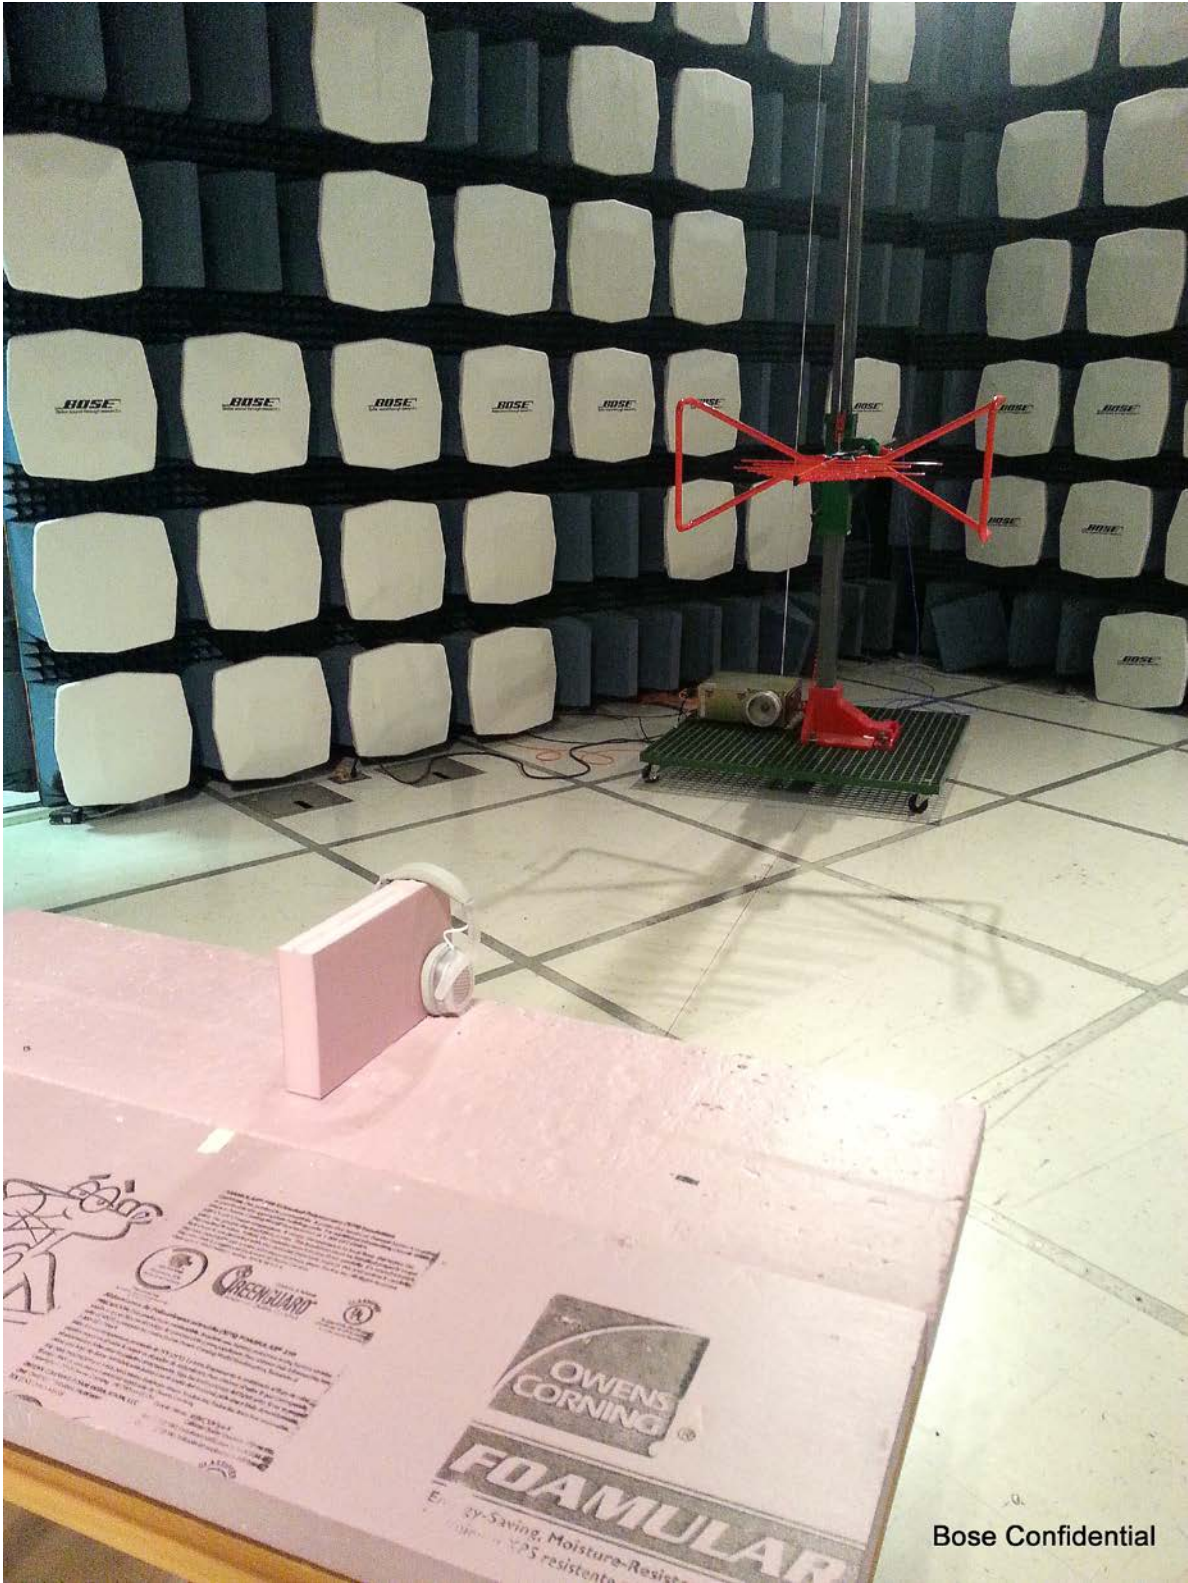

Radiated Emissions 30 MHz - 1 GHz