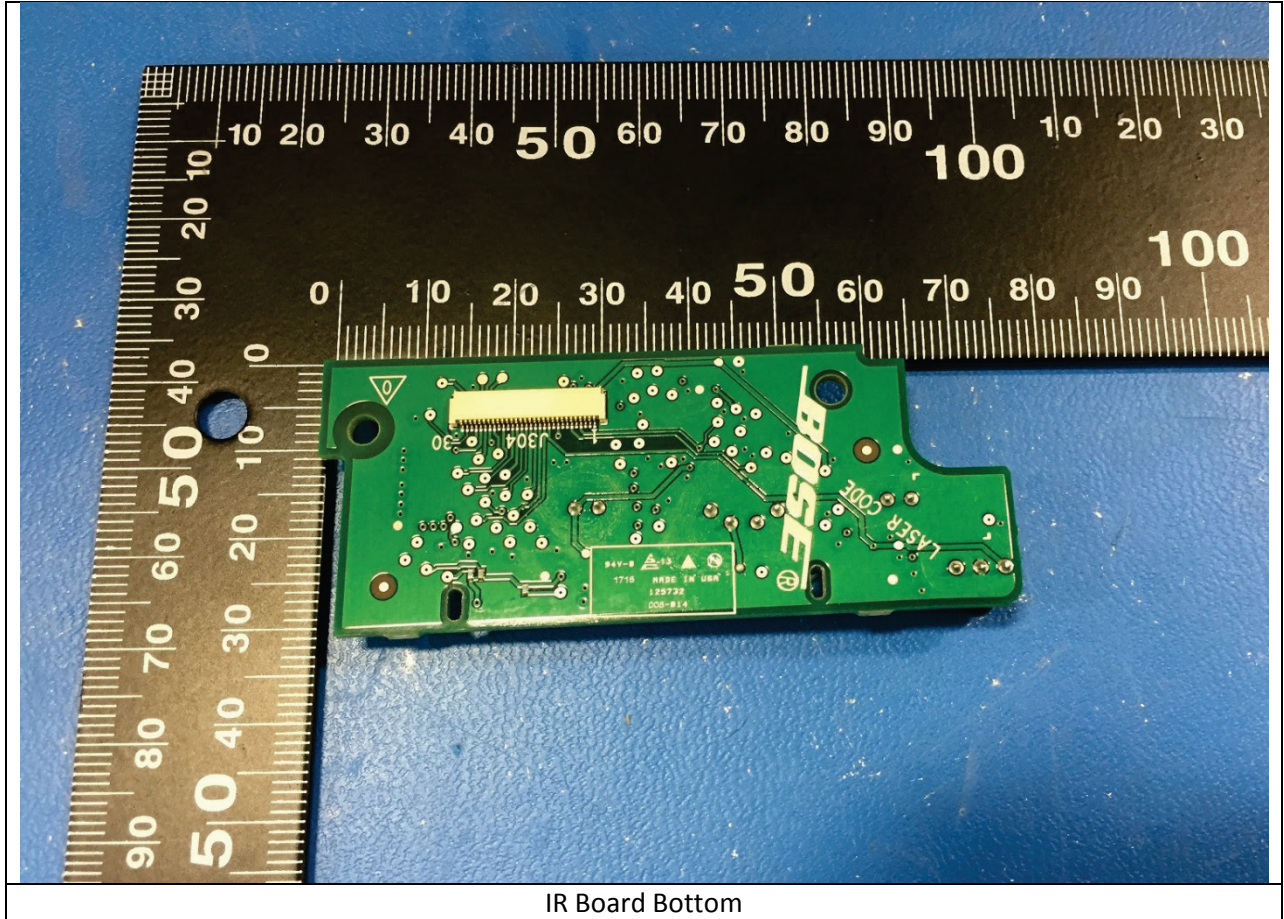

IR Board Top

RF Remote (FCC ID: A94420128/IC: 3232A-420128)/NFC Board Top
Note – RF Remote Antenna designated ANT200

RF Remote (FCC ID: A94420128/IC: 3232A-420128)/NFC Board Bottom