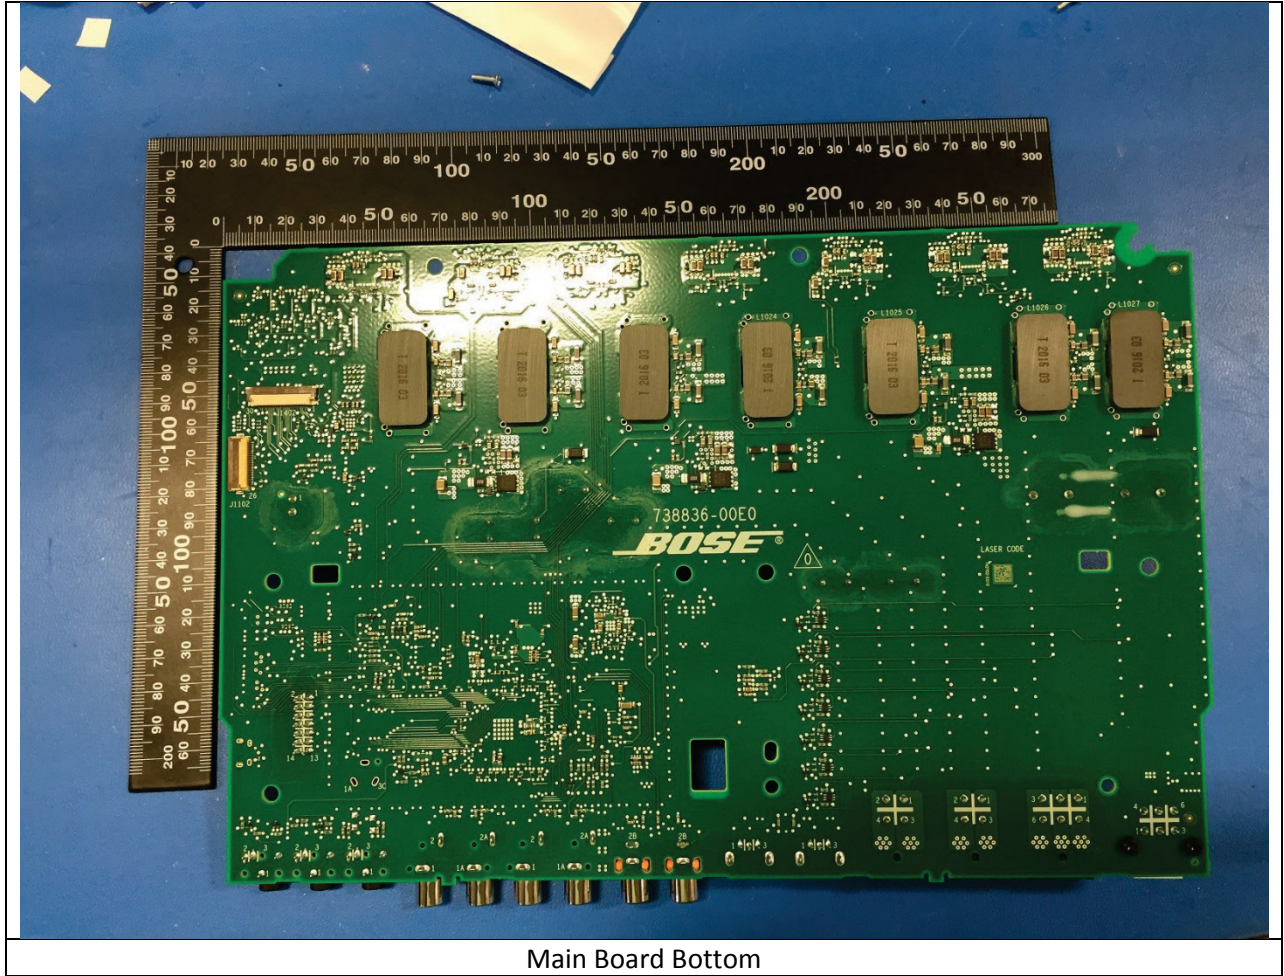

IR Board Top

RF Remote (FCC ID: A94420128/IC: 3232A-420128)/NFC Board Top
Note – RF Remote Antenna designated ANT200

RF Remote (FCC ID: A94420128/IC: 3232A-420128)/NFC Board Bottom