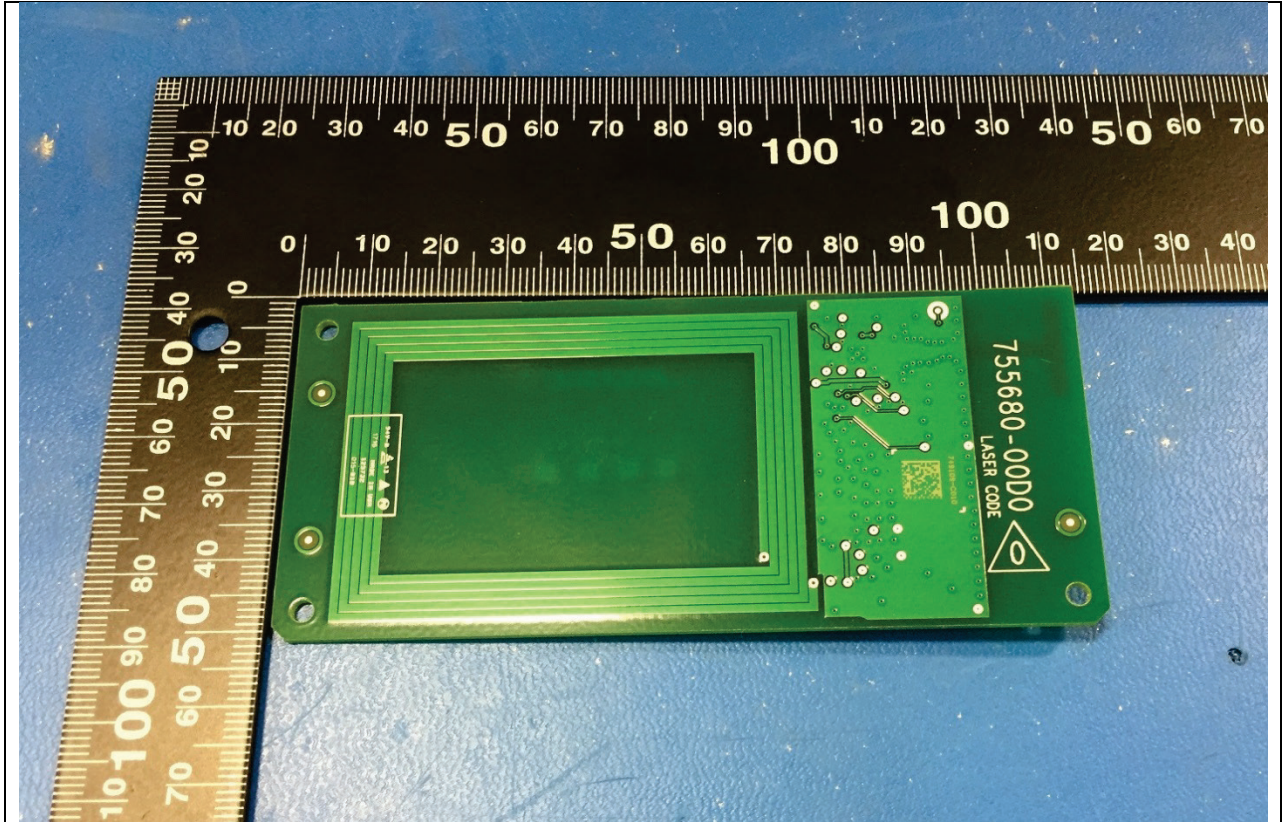

IR Board Top

RF Remote (FCC ID: A94420128/IC: 3232A-420128)/NFC Board Top
Note – RF Remote Antenna designated ANT200

RF Remote (FCC ID: A94420128/IC: 3232A-420128)/NFC Board Bottom