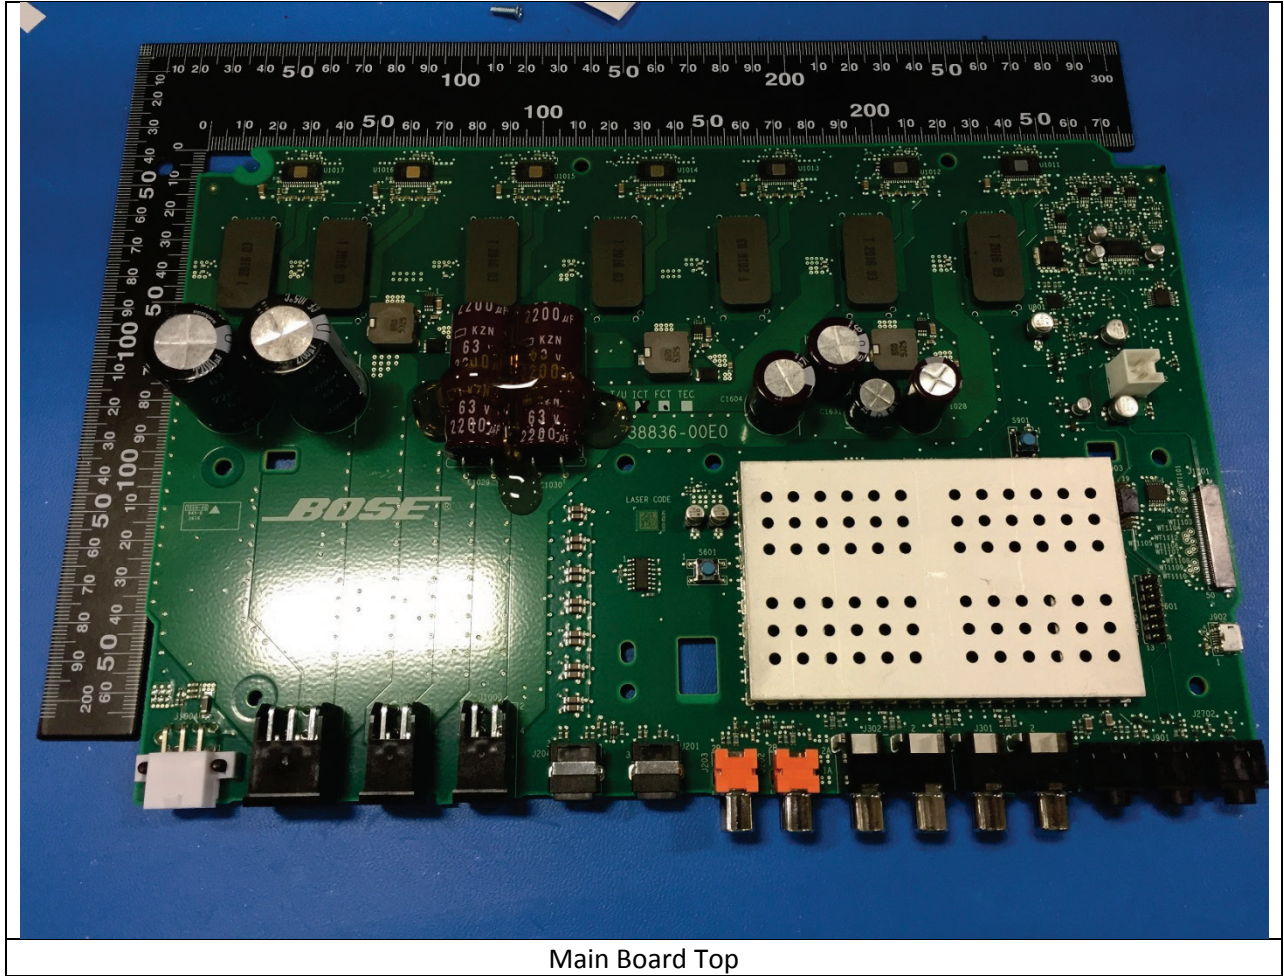

IR Board Top

RF Remote (FCC ID: A94420128/IC: 3232A-420128)/NFC Board Top
Note – RF Remote Antenna designated ANT200

RF Remote (FCC ID: A94420128/IC: 3232A-420128)/NFC Board Bottom