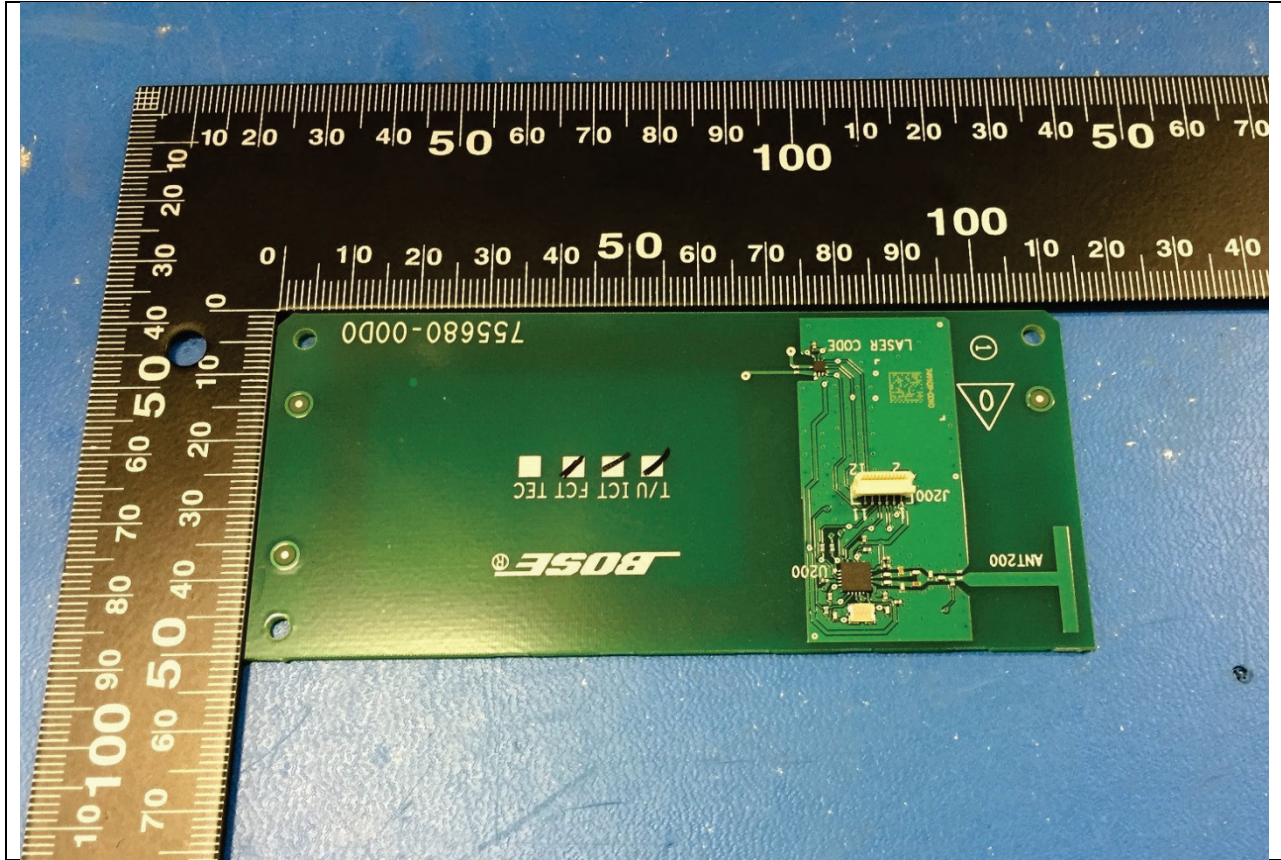

IR Board Top

RF Remote (FCC ID: A94420128/IC: 3232A-420128)/NFC Board Top
Note – RF Remote Antenna designated ANT200

RF Remote (FCC ID: A94420128/IC: 3232A-420128)/NFC Board Bottom