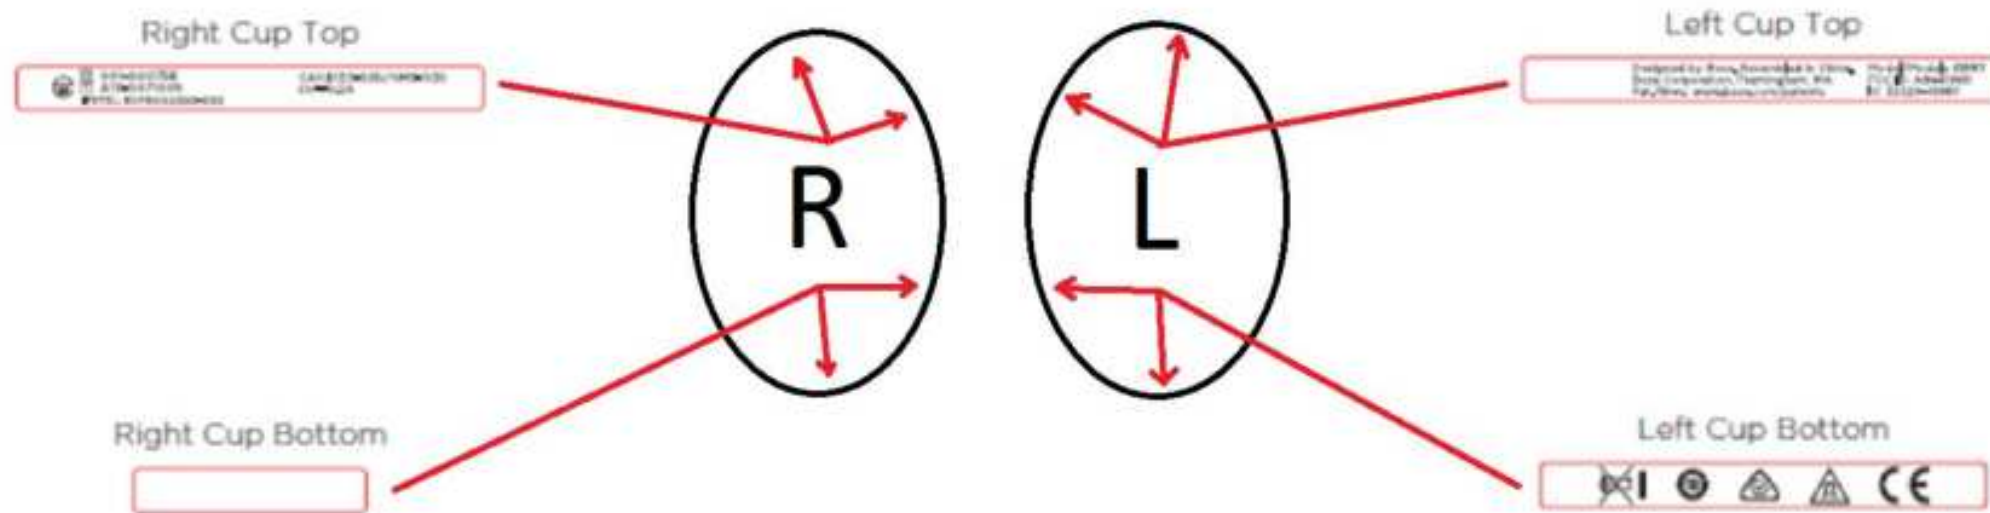

# 419811 Label Placement

Bottom Right (for serial number label)