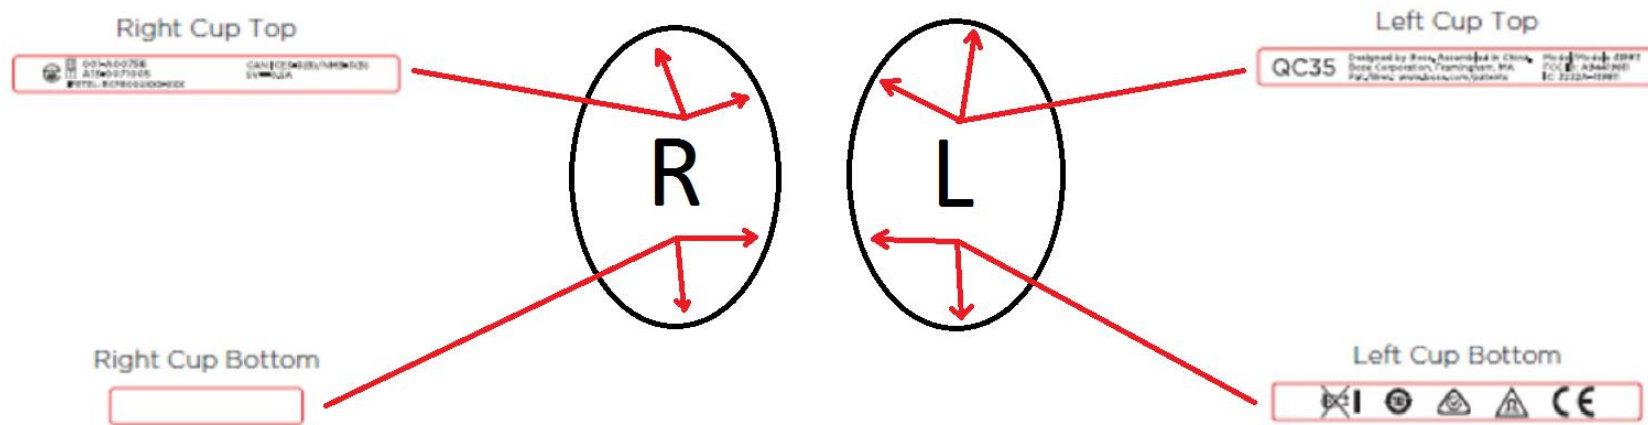

# 419811 Label Placement

Bottom Right (for serial number label)