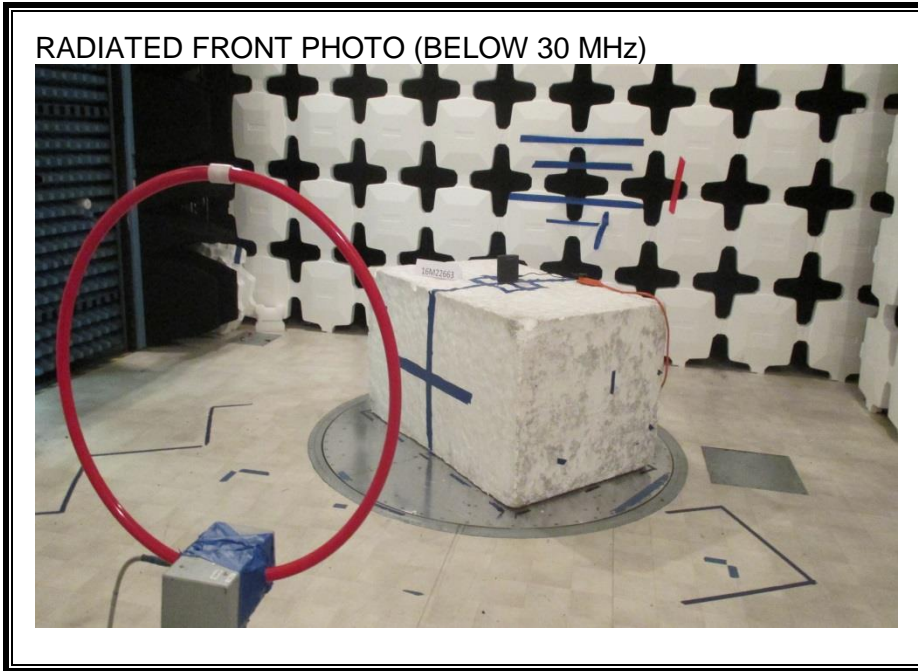

9. SETUP PHOTOS

ANTENNA PORT CONDUCTED RF MEASUREMENT SETUP

RADIATED RF MEASUREMENT SETUP (BELOW 30 MHz)

RADIATED RF MEASUREMENT SETUP (BELOW 1 GHz)

RADIATED RF MEASUREMENT SETUP (ABOVE 1 GHz)

POWERLINE CONDUCTED EMISSIONS MEASUREMENT SETUP