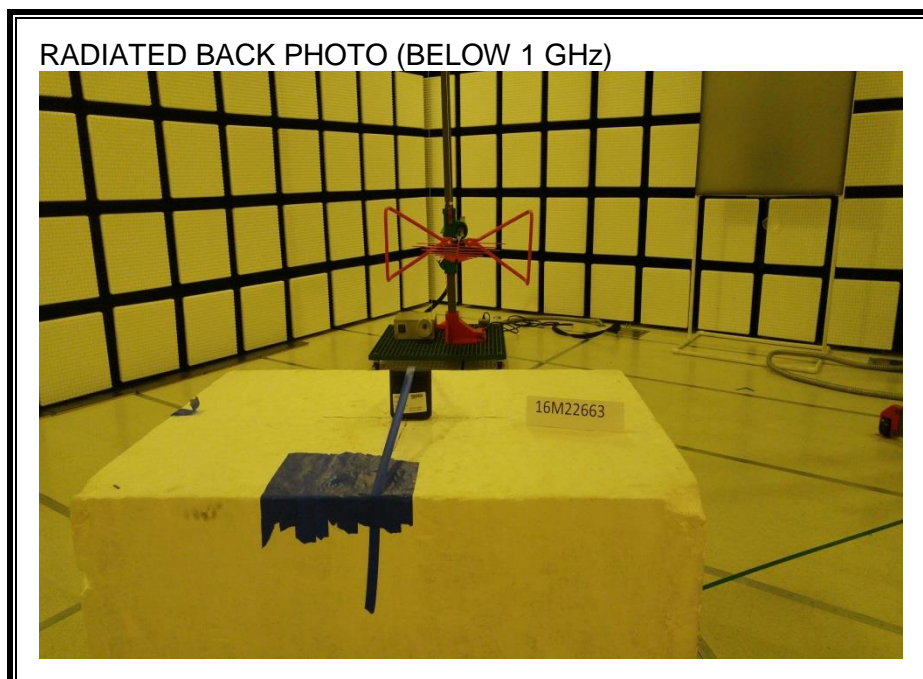

9. SETUP PHOTOS

ANTENNA PORT CONDUCTED RF MEASUREMENT SETUP

RADIATED RF MEASUREMENT SETUP (BELOW 30 MHz)

RADIATED RF MEASUREMENT SETUP (BELOW 1 GHz)

RADIATED RF MEASUREMENT SETUP (ABOVE 1 GHz)

POWERLINE CONDUCTED EMISSIONS MEASUREMENT SETUP