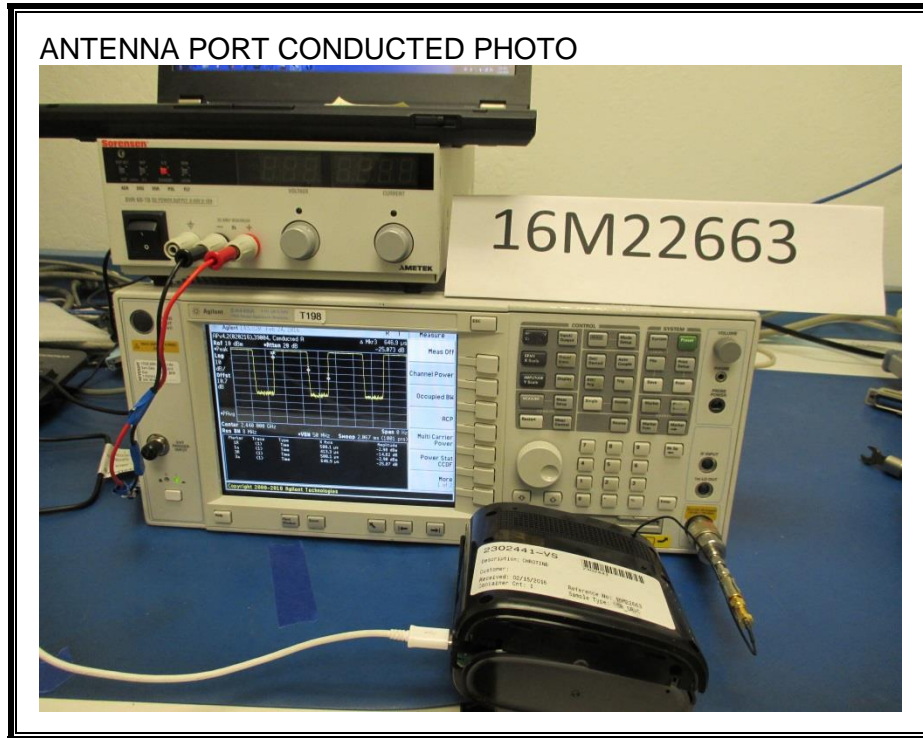

9. SETUP PHOTOS

ANTENNA PORT CONDUCTED RF MEASUREMENT SETUP

RADIATED RF MEASUREMENT SETUP (BELOW 30 MHz)

RADIATED RF MEASUREMENT SETUP (BELOW 1 GHz)

RADIATED RF MEASUREMENT SETUP (ABOVE 1 GHz)

POWERLINE CONDUCTED EMISSIONS MEASUREMENT SETUP