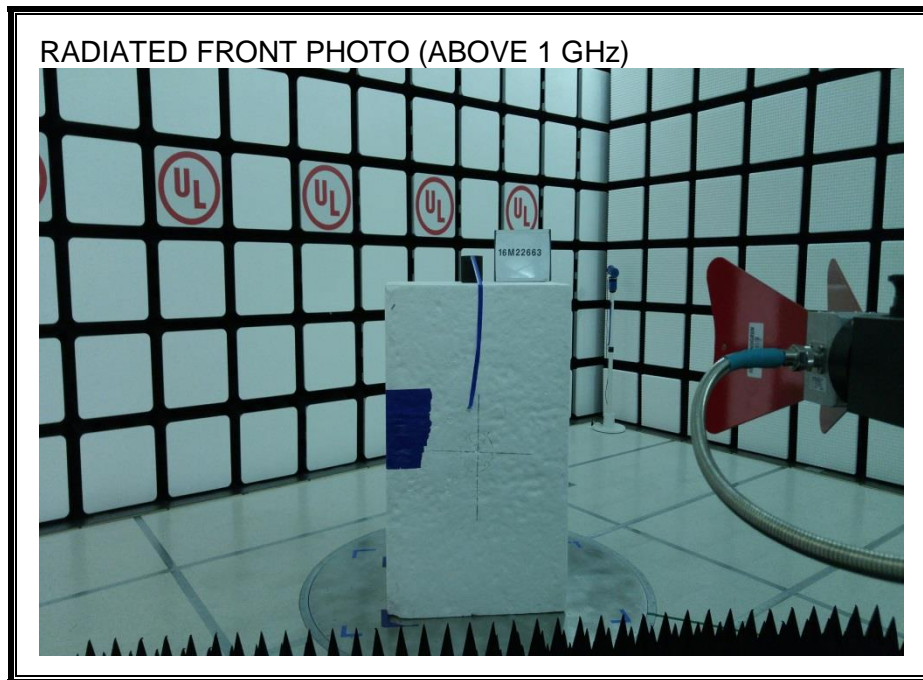

9. SETUP PHOTOS

ANTENNA PORT CONDUCTED RF MEASUREMENT SETUP

RADIATED RF MEASUREMENT SETUP (BELOW 30 MHz)

RADIATED RF MEASUREMENT SETUP (BELOW 1 GHz)

RADIATED RF MEASUREMENT SETUP (ABOVE 1 GHz)

POWERLINE CONDUCTED EMISSIONS MEASUREMENT SETUP