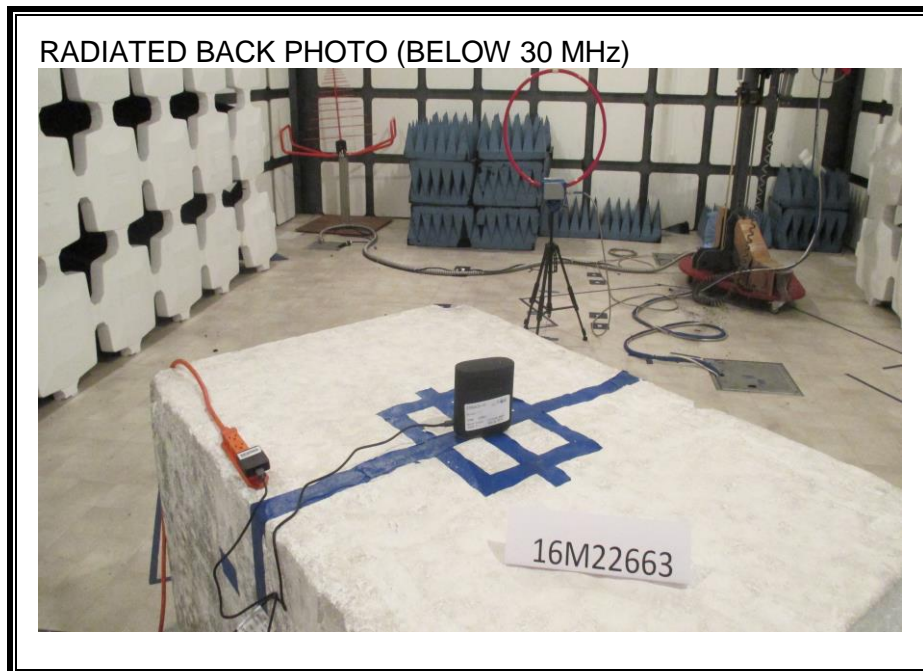

### ANTENNA PORT CONDUCTED RF MEASUREMENT SETUP

**RADIATED RF MEASUREMENT SETUP (BELOW 30 MHz)**

**RADIATED RF MEASUREMENT SETUP (BELOW 1 GHz)**

**RADIATED RF MEASUREMENT SETUP (ABOVE 1 GHz)**

**POWERLINE CONDUCTED EMISSIONS MEASUREMENT SETUP**