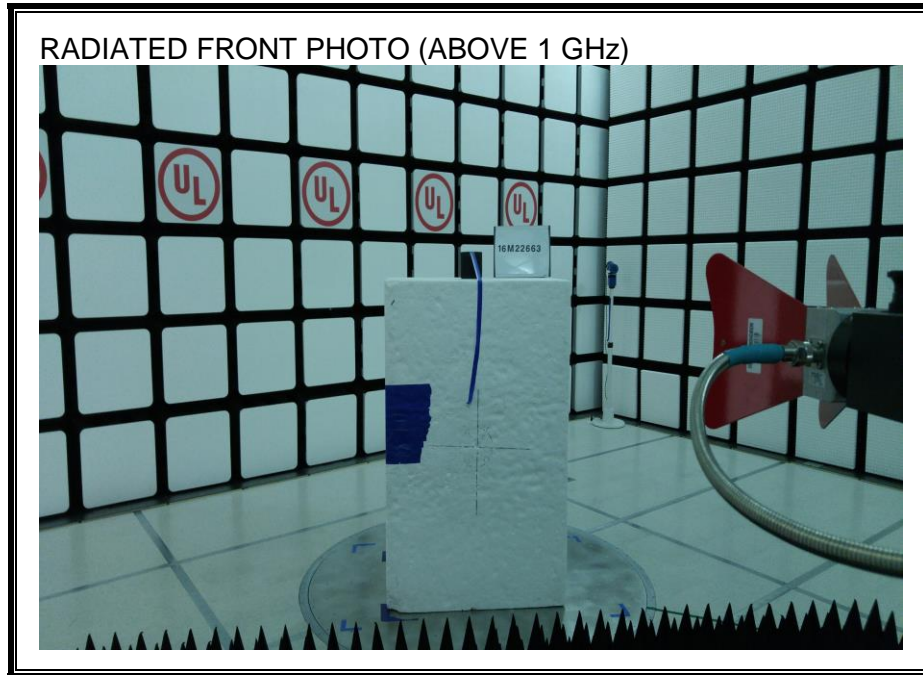

### ANTENNA PORT CONDUCTED RF MEASUREMENT SETUP

**RADIATED RF MEASUREMENT SETUP (BELOW 30 MHz)**

**RADIATED RF MEASUREMENT SETUP (BELOW 1 GHz)**

**RADIATED RF MEASUREMENT SETUP (ABOVE 1 GHz)**

**POWERLINE CONDUCTED EMISSIONS MEASUREMENT SETUP**