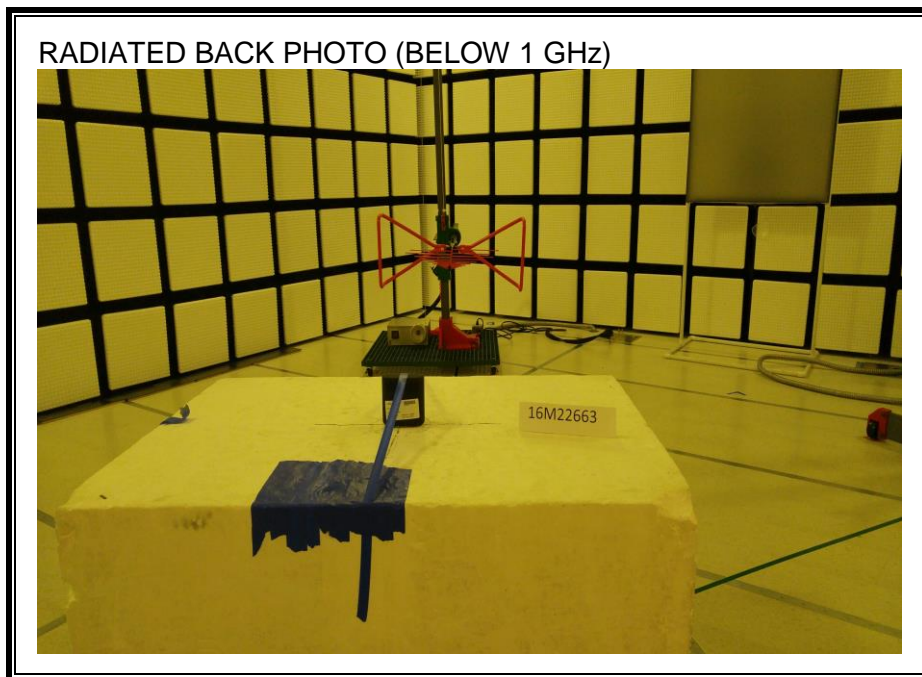

## 10. SETUP PHOTOS

### ANTENNA PORT CONDUCTED RF MEASUREMENT SETUP

**RADIATED RF MEASUREMENT SETUP (BELOW 30 MHz)**

**RADIATED RF MEASUREMENT SETUP (BELOW 1 GHz)**

**RADIATED RF MEASUREMENT SETUP (ABOVE 1 GHz)**

**POWERLINE CONDUCTED EMISSIONS MEASUREMENT SETUP**