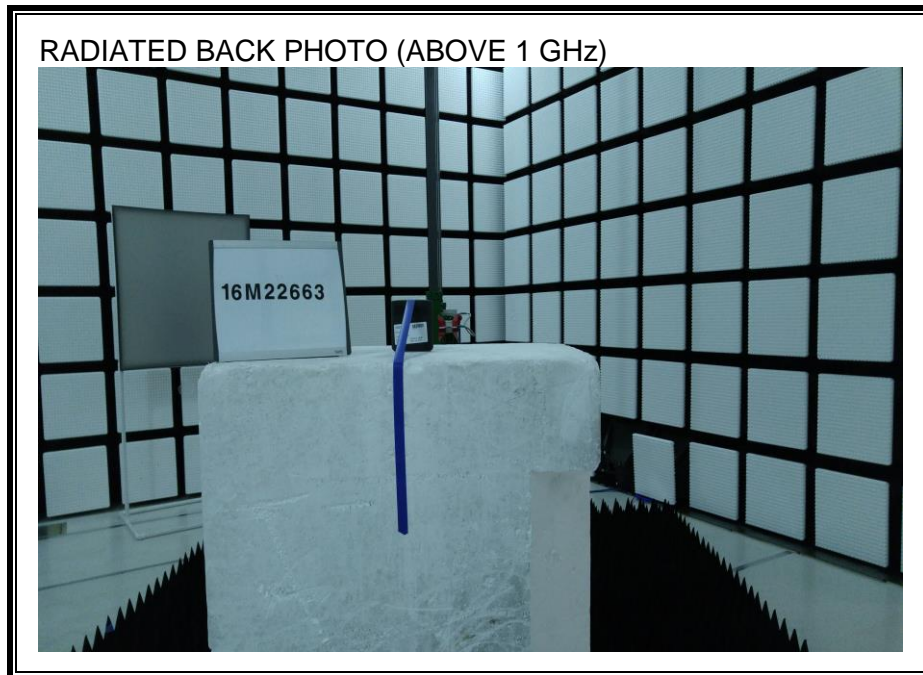

### ANTENNA PORT CONDUCTED RF MEASUREMENT SETUP

**RADIATED RF MEASUREMENT SETUP (BELOW 30 MHz)**

**RADIATED RF MEASUREMENT SETUP (BELOW 1 GHz)**

**RADIATED RF MEASUREMENT SETUP (ABOVE 1 GHz)**

**POWERLINE CONDUCTED EMISSIONS MEASUREMENT SETUP**