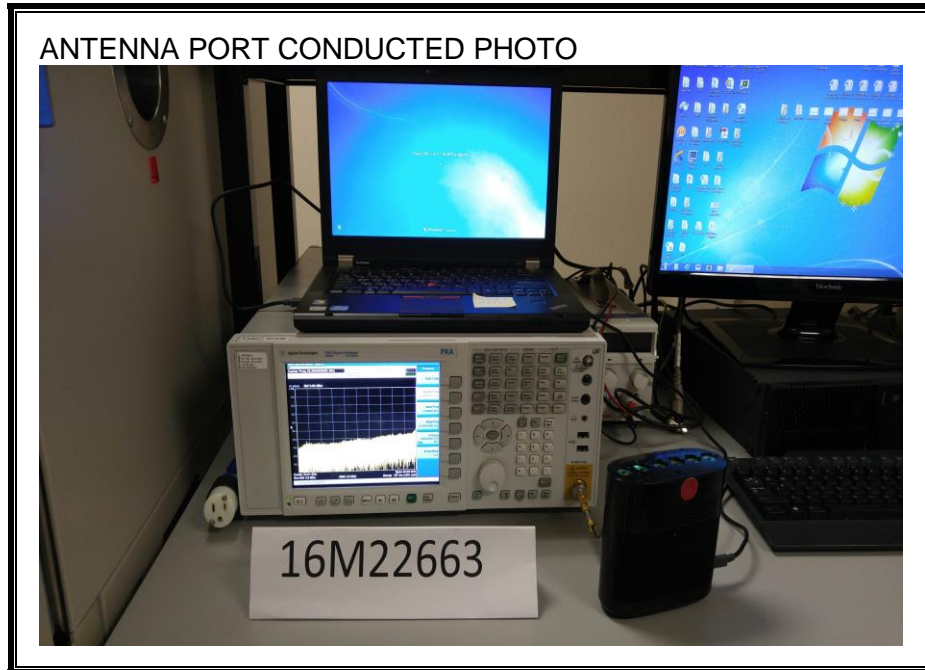

### ANTENNA PORT CONDUCTED RF MEASUREMENT SETUP

**RADIATED RF MEASUREMENT SETUP (BELOW 30 MHz)**

**RADIATED RF MEASUREMENT SETUP (BELOW 1 GHz)**

**RADIATED RF MEASUREMENT SETUP (ABOVE 1 GHz)**

**POWERLINE CONDUCTED EMISSIONS MEASUREMENT SETUP**