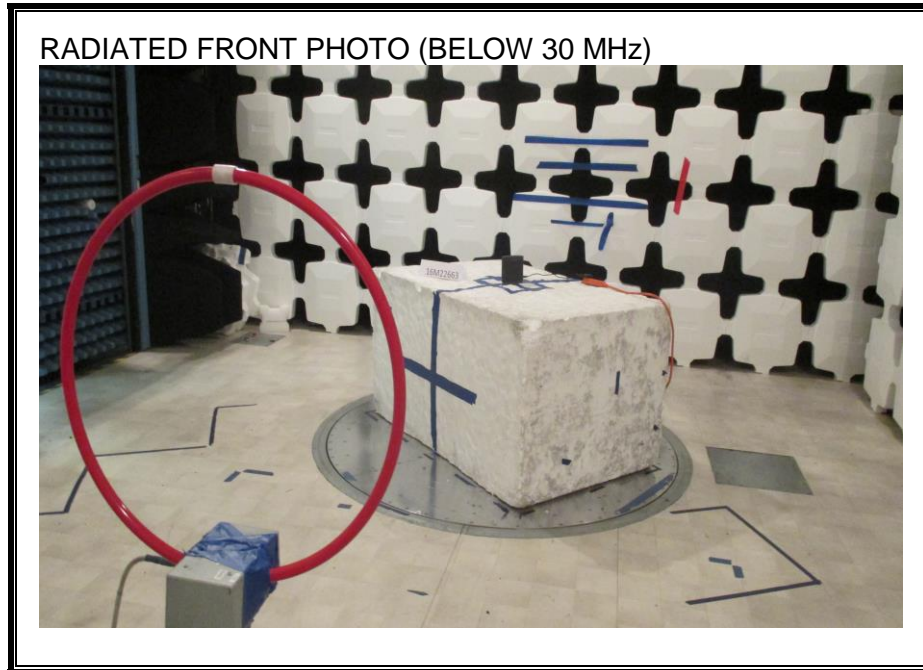

### ANTENNA PORT CONDUCTED RF MEASUREMENT SETUP

**RADIATED RF MEASUREMENT SETUP (BELOW 30 MHz)**

**RADIATED RF MEASUREMENT SETUP (BELOW 1 GHz)**

**RADIATED RF MEASUREMENT SETUP (ABOVE 1 GHz)**

**POWERLINE CONDUCTED EMISSIONS MEASUREMENT SETUP**