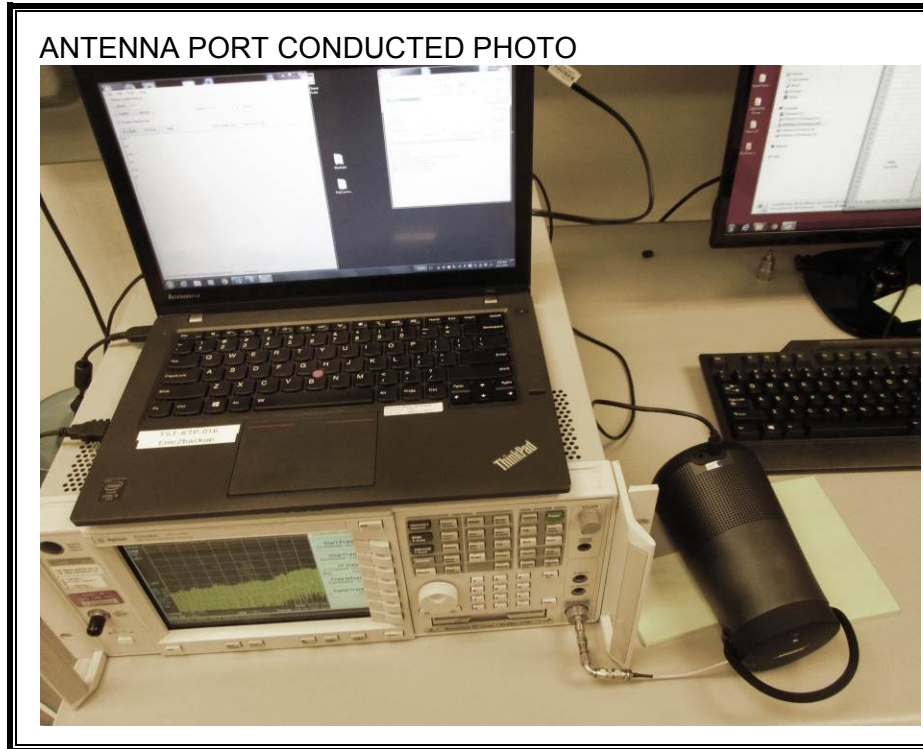

## 11. SETUP PHOTOS

### ANTENNA PORT CONDUCTED RF MEASUREMENT SETUP

**RADIATED RF MEASUREMENT SETUP (BELOW 1 GHz)**

**RADIATED RF MEASUREMENT SETUP (ABOVE 1 GHz)**

**POWERLINE CONDUCTED EMISSIONS MEASUREMENT SETUP**

**RADIATED SPURIOUS EMISSIONS (Configurations)**