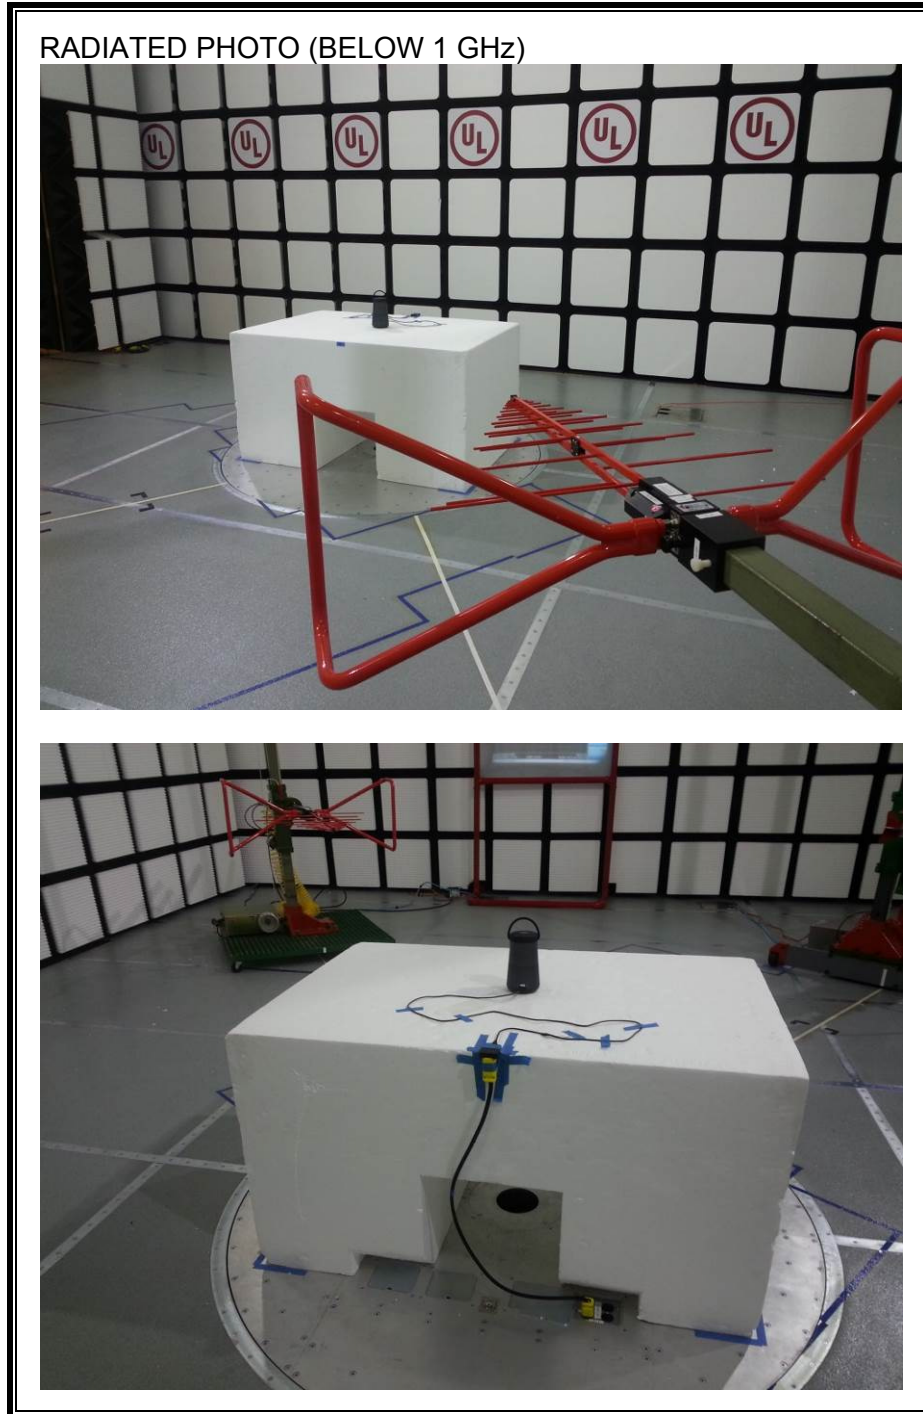

## 11. SETUP PHOTOS

### ANTENNA PORT CONDUCTED RF MEASUREMENT SETUP

**RADIATED RF MEASUREMENT SETUP (BELOW 1 GHz)**

**RADIATED RF MEASUREMENT SETUP (ABOVE 1 GHz)**

**POWERLINE CONDUCTED EMISSIONS MEASUREMENT SETUP**

**RADIATED SPURIOUS EMISSIONS (Configurations)**