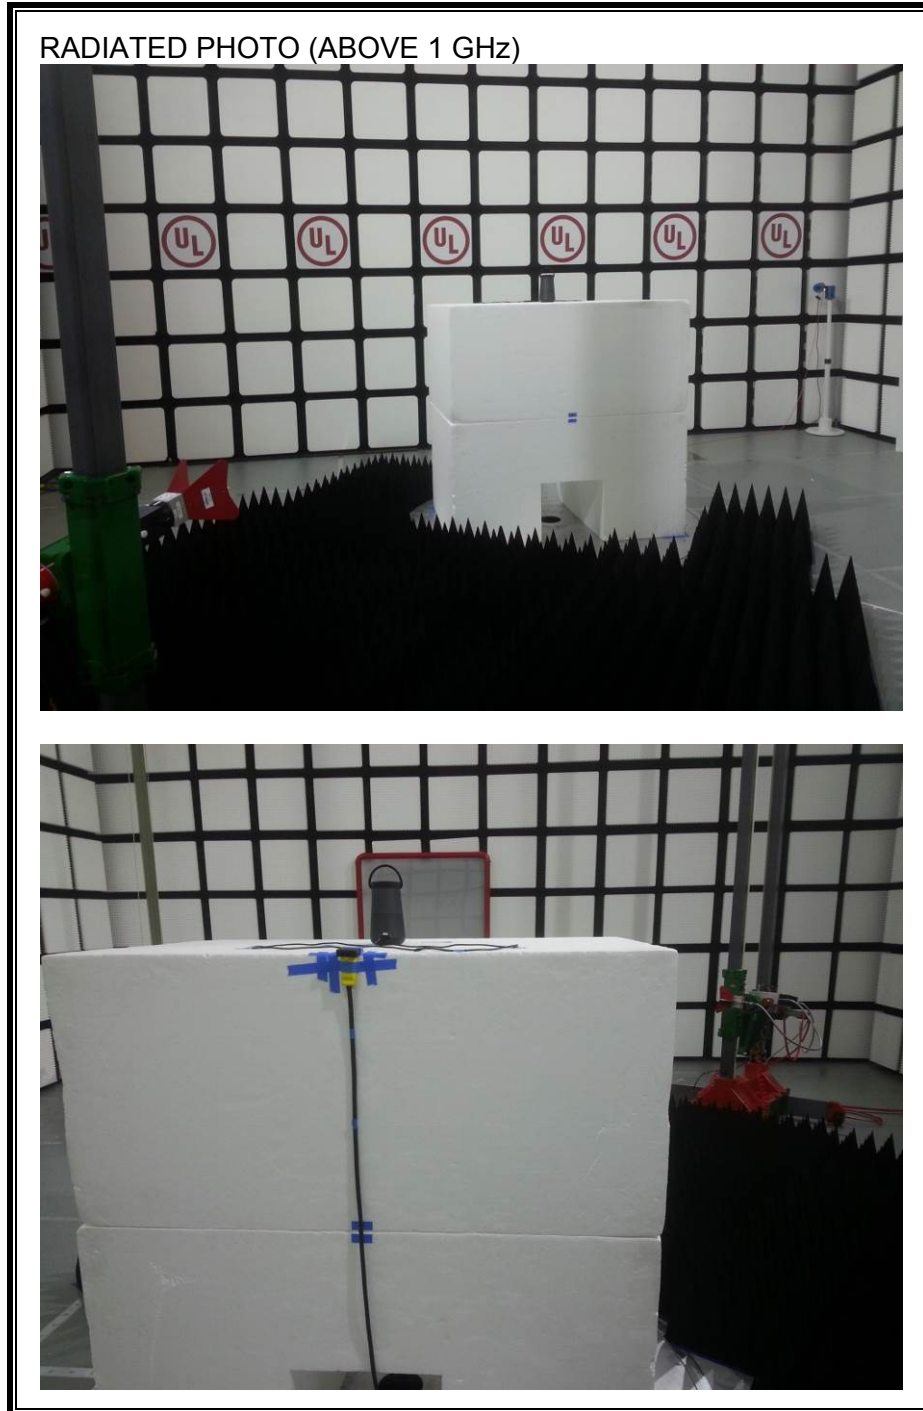

## 11. SETUP PHOTOS

### ANTENNA PORT CONDUCTED RF MEASUREMENT SETUP

**RADIATED RF MEASUREMENT SETUP (BELOW 1 GHz)**

**RADIATED RF MEASUREMENT SETUP (ABOVE 1 GHz)**

**POWERLINE CONDUCTED EMISSIONS MEASUREMENT SETUP**

**RADIATED SPURIOUS EMISSIONS (Configurations)**