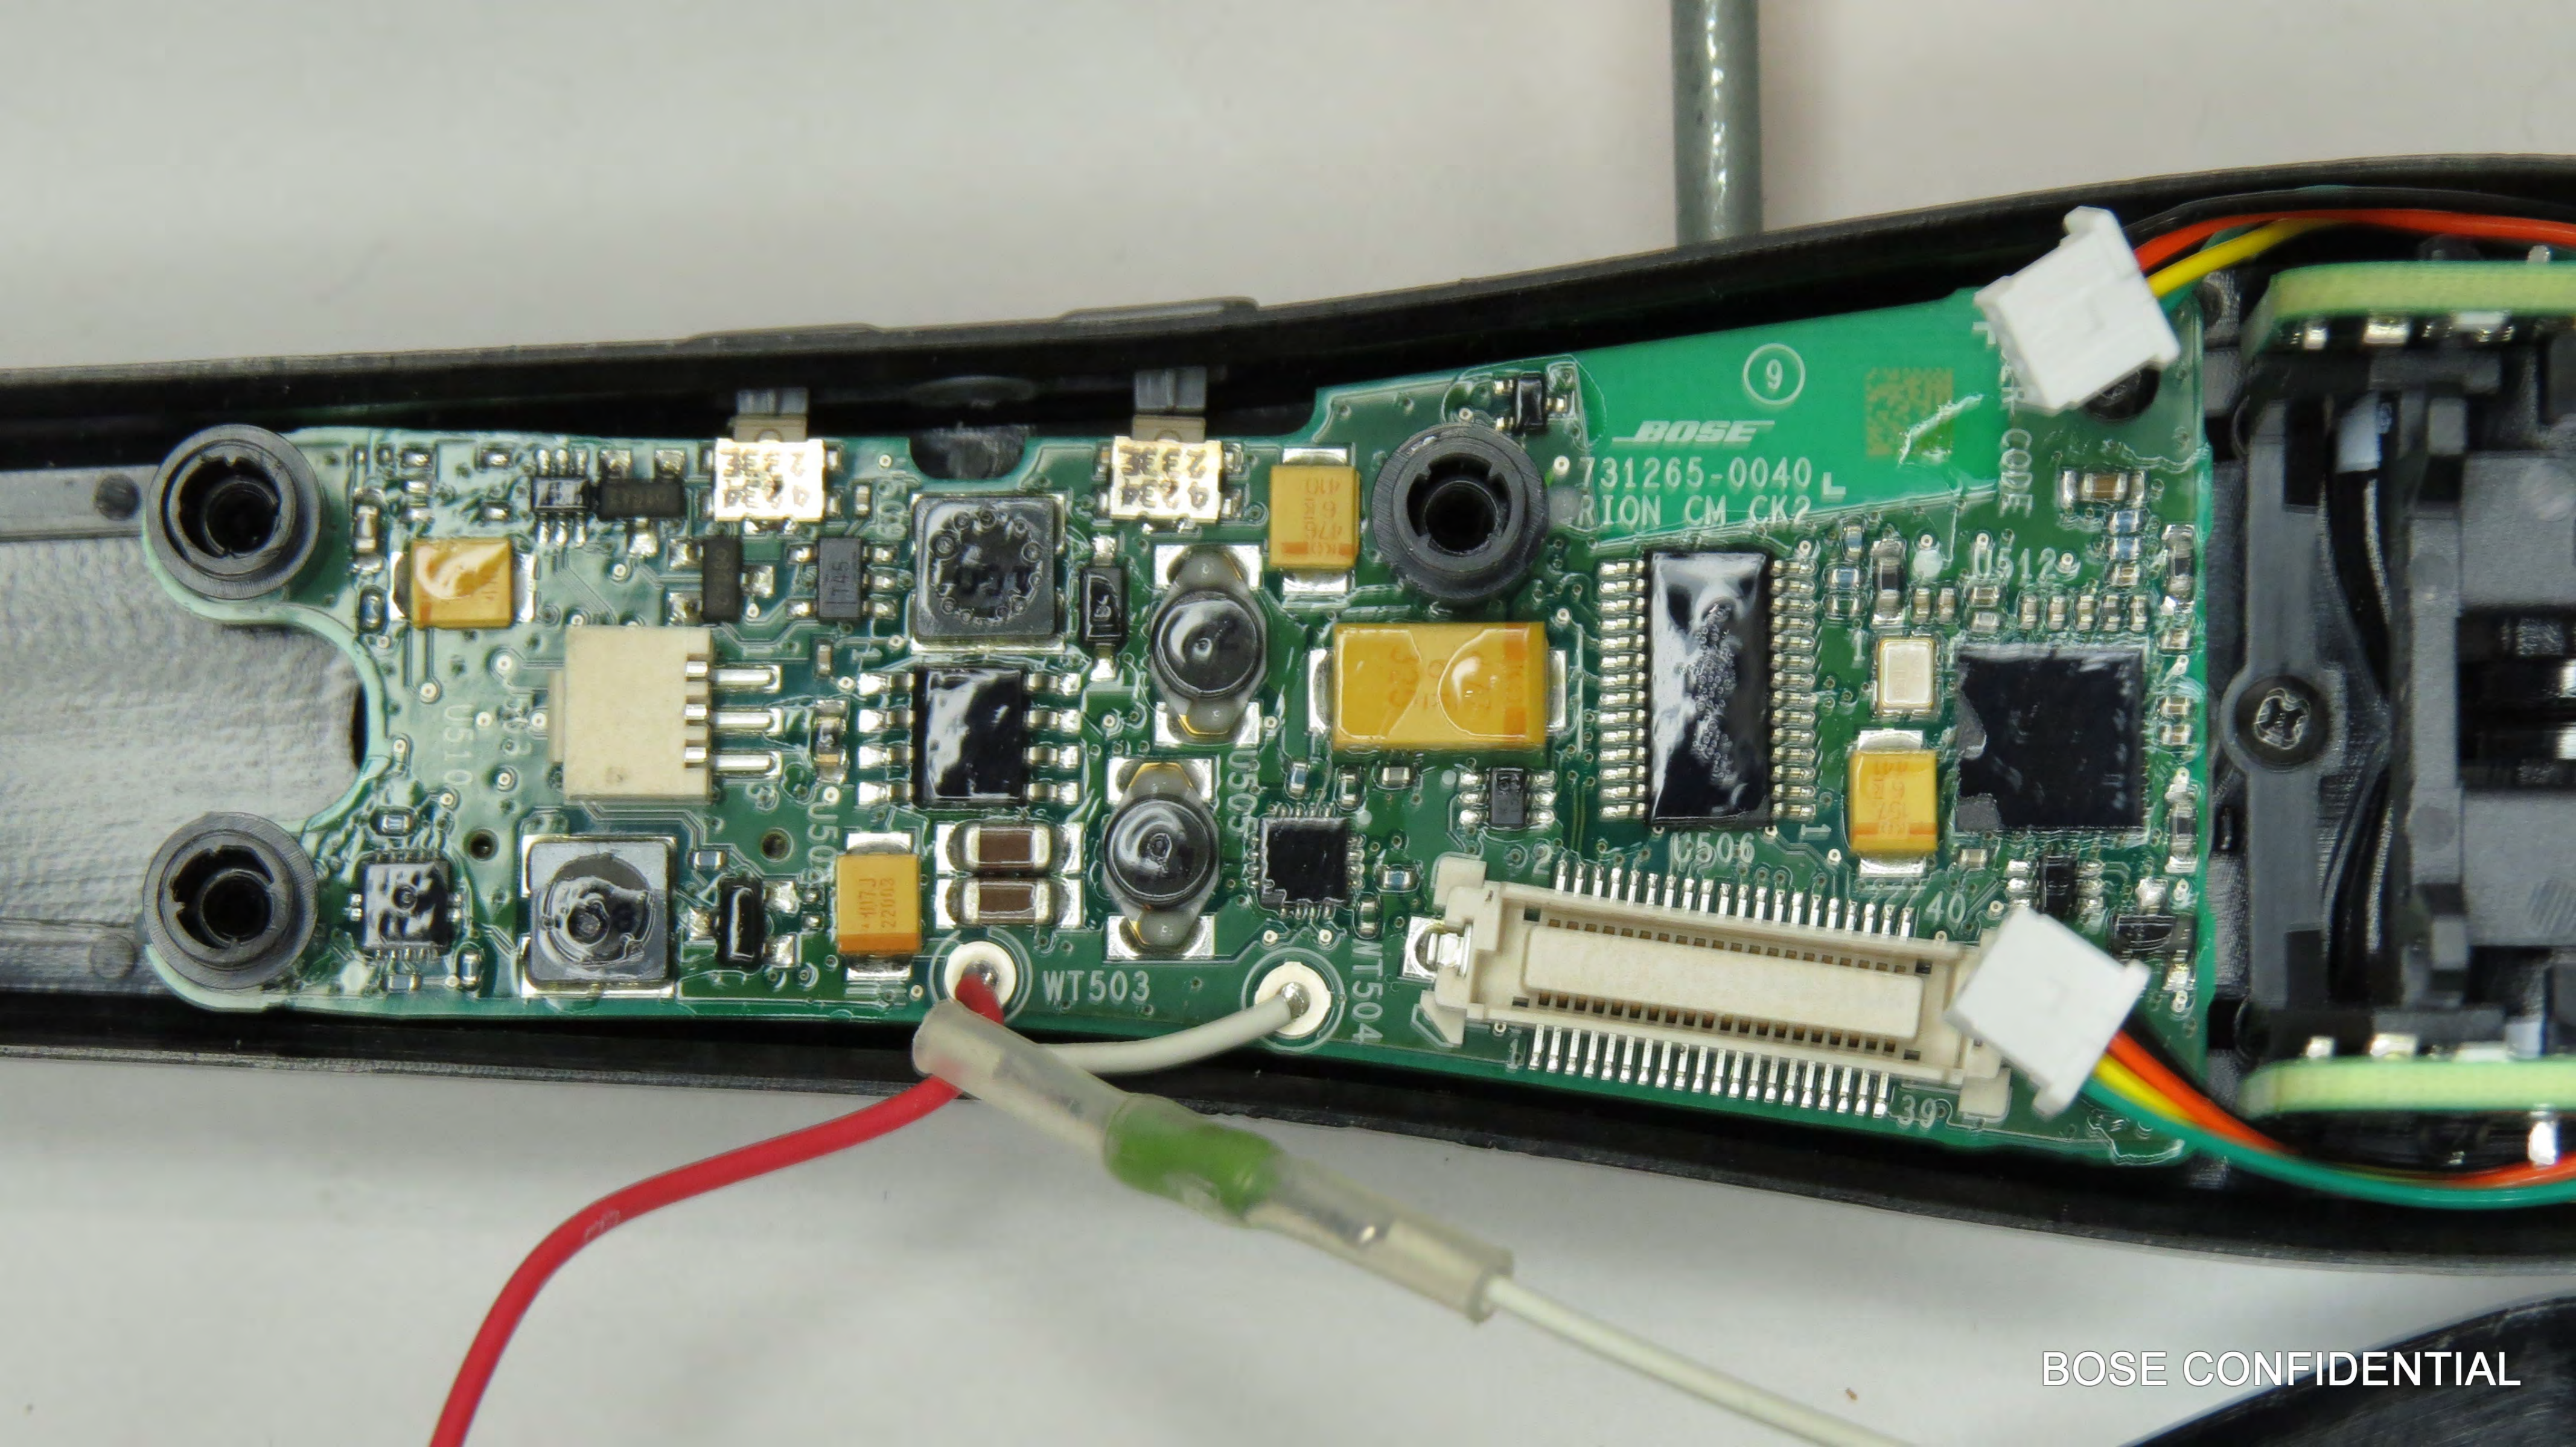

BOSE CONFIDENTIAL

BOSE CONFIDENTIAL

9

BOSE

731265-0040
RION CM CK2

CODE

0512

U506

40

39

WT503

WT504

BOSE CONFIDENTIAL

LASER CODE

9

BOSE
731265-0040
ORION CM CK2