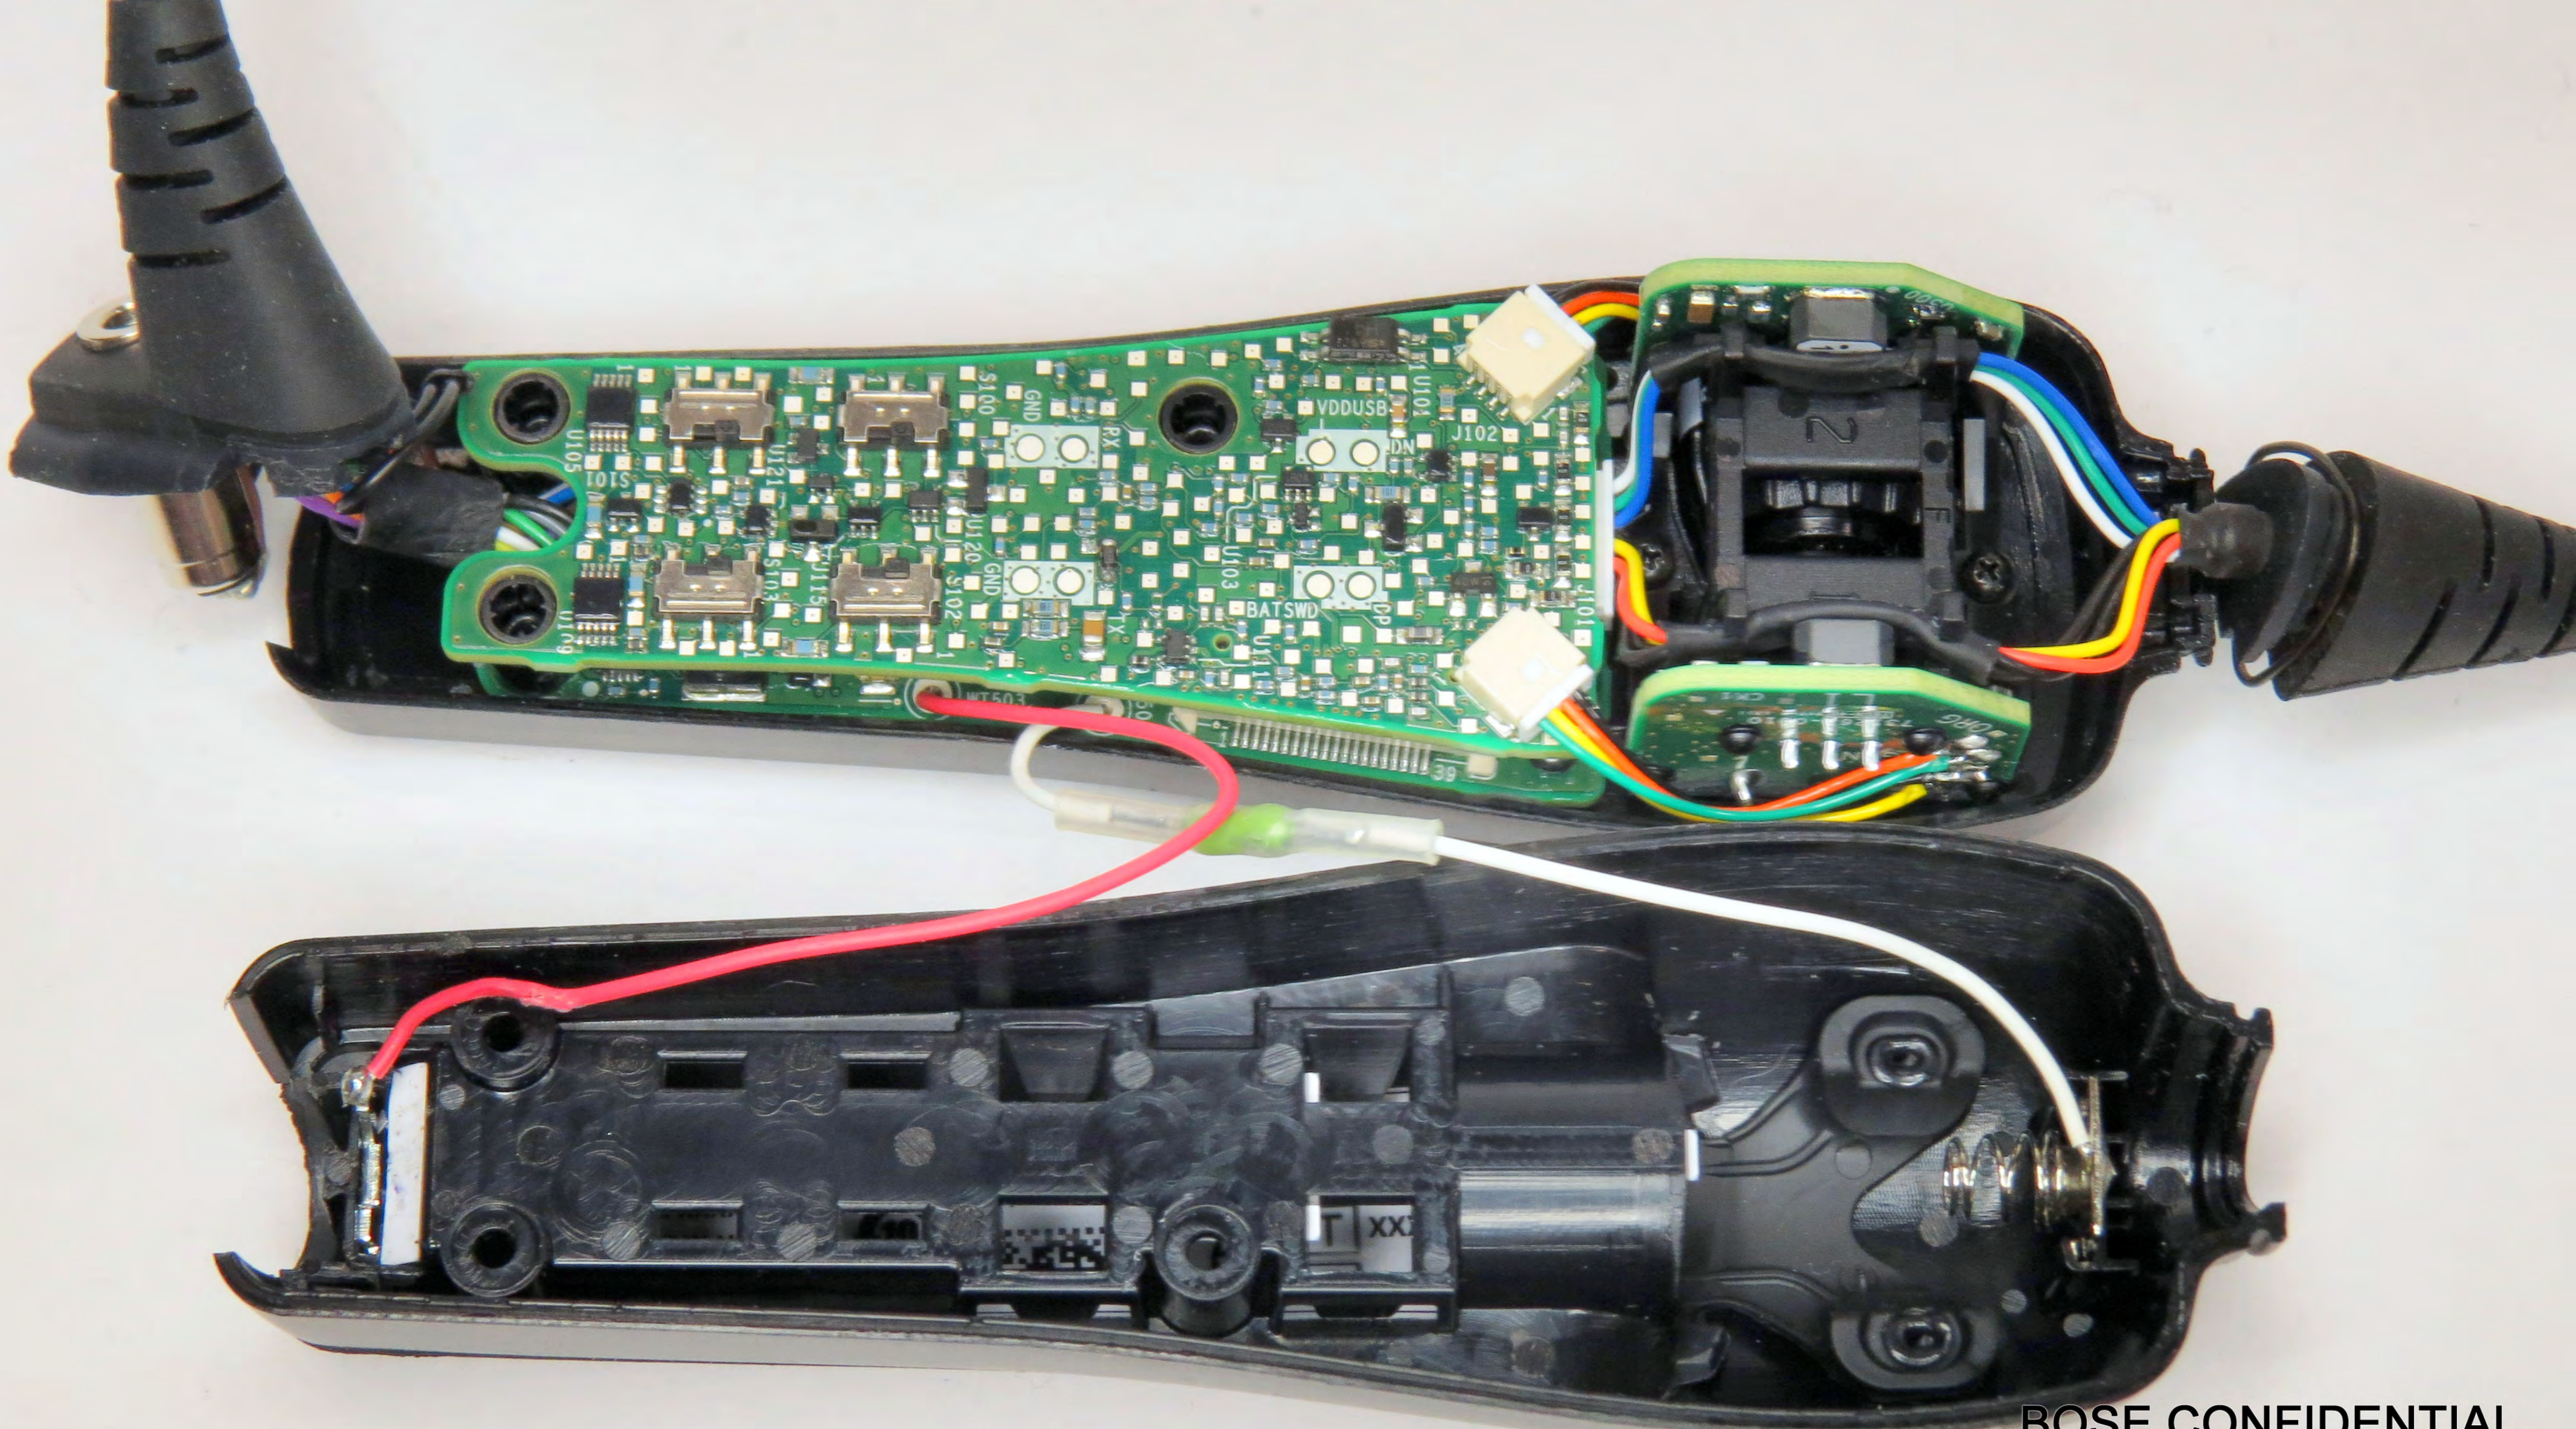

BOSE CONFIDENTIAL

BOSE CONFIDENTIAL

9

BOSE

731265-0040
RION CM CK2

CODE

0512

U506

40

39

WT503

WT504

BOSE CONFIDENTIAL

LASER CODE

9

BOSE
731265-0040
ORION CM CK2