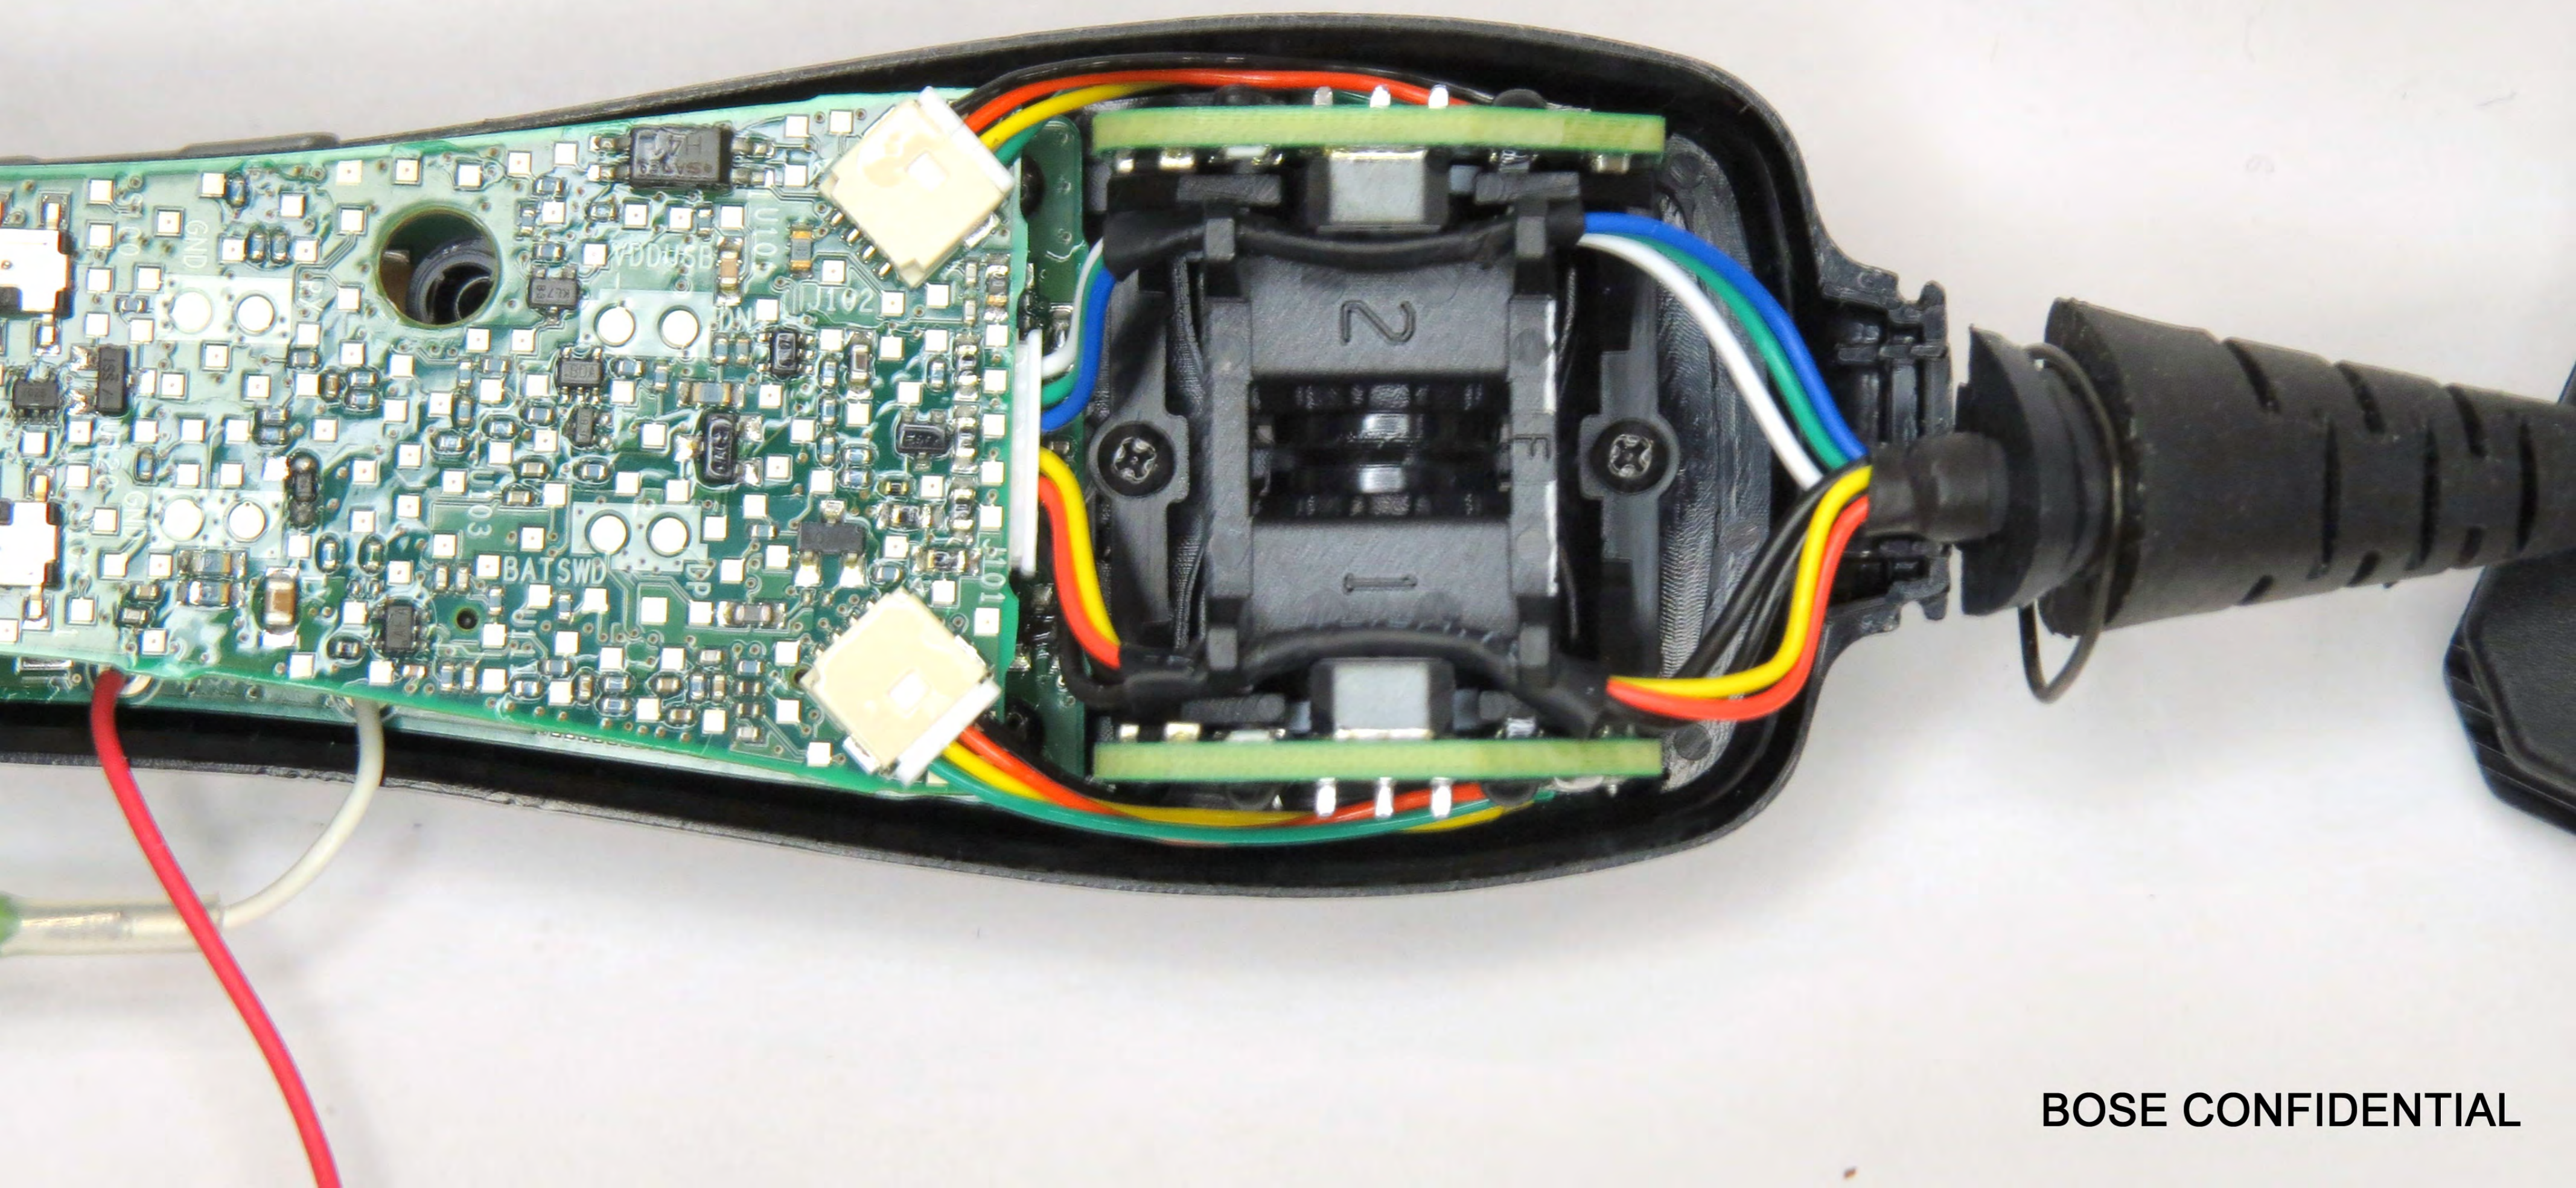

BOSE CONFIDENTIAL