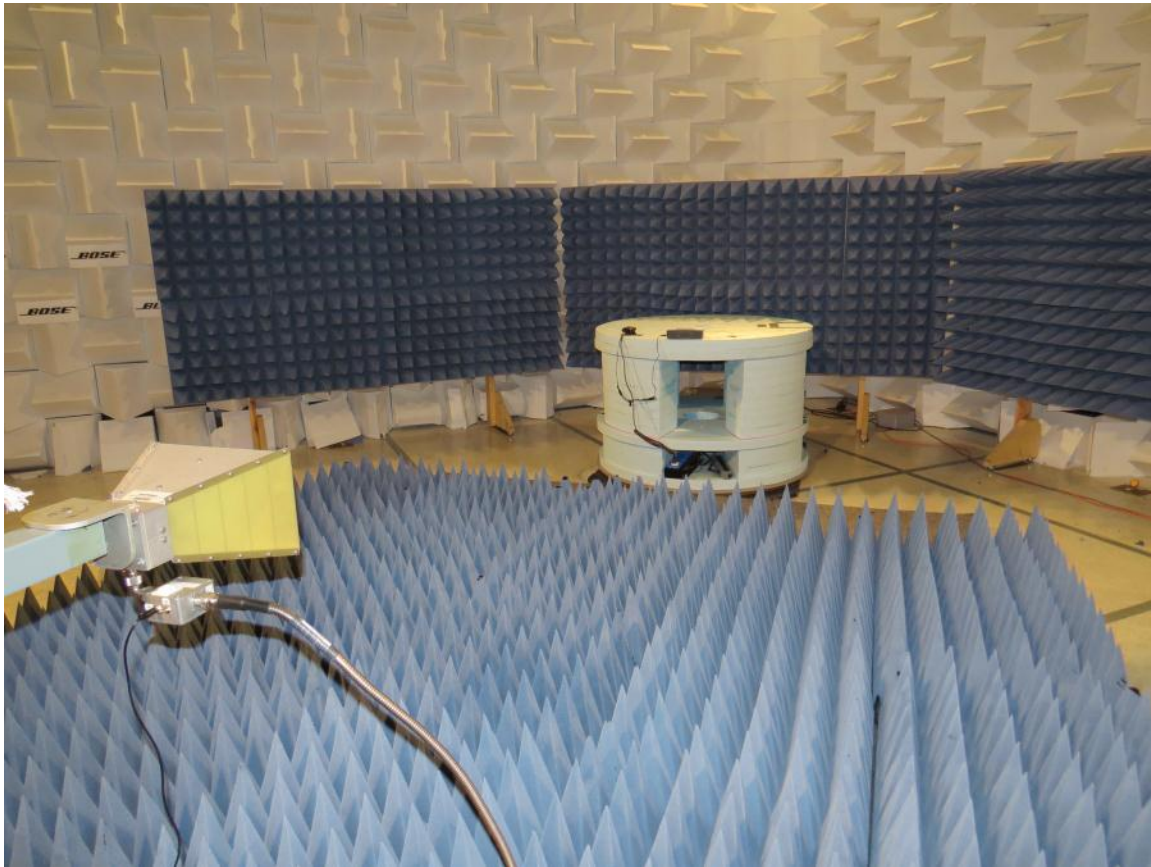

Product: Bose A94413295

Test Setup Photos:

Conducted Emissions

Radiated emissions 30 MHz to 1 GHz

Radiated emissions 1 GHz to 26 GHz

Conducted RF measurements using spectrum analyzer.