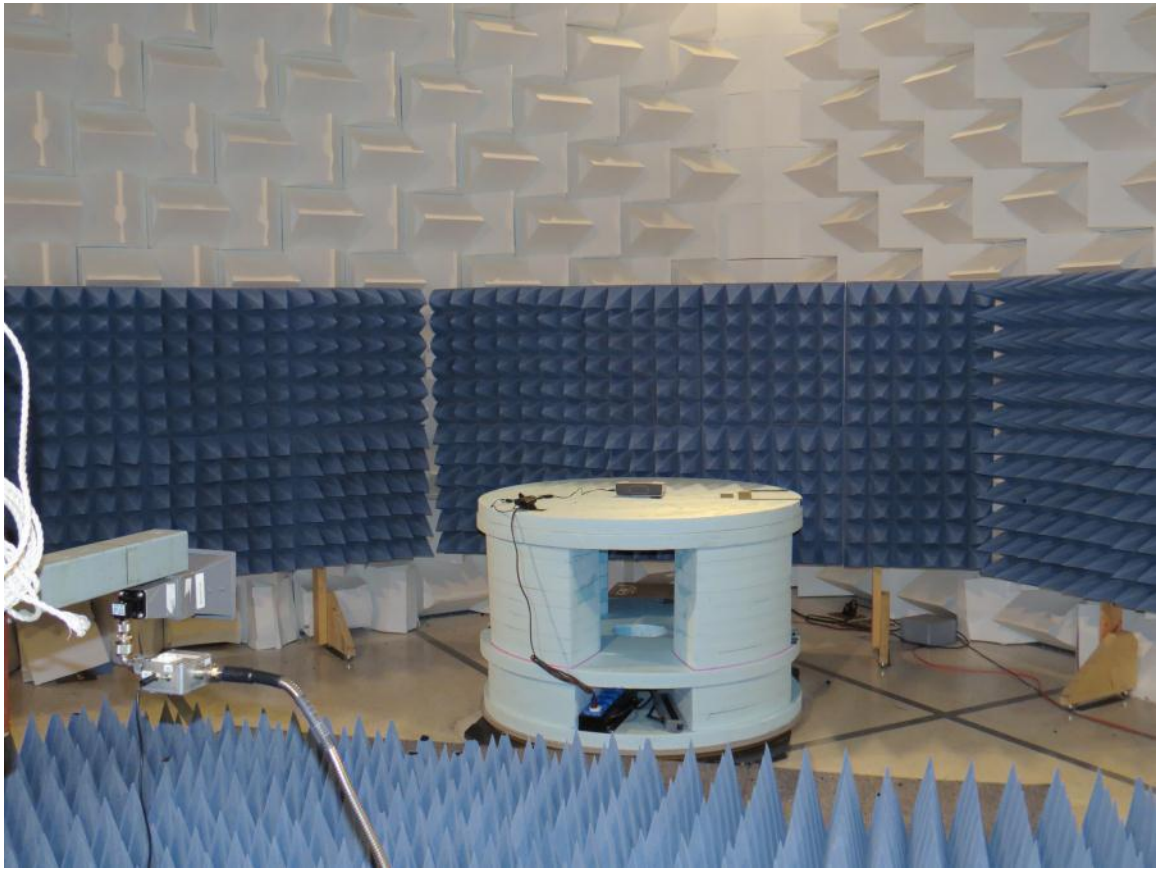

Product: Bose A94413295

Test Setup Photos:

Conducted Emissions

Radiated emissions 30 MHz to 1 GHz

Radiated emissions 1 GHz to 26 GHz

Conducted RF measurements using spectrum analyzer.