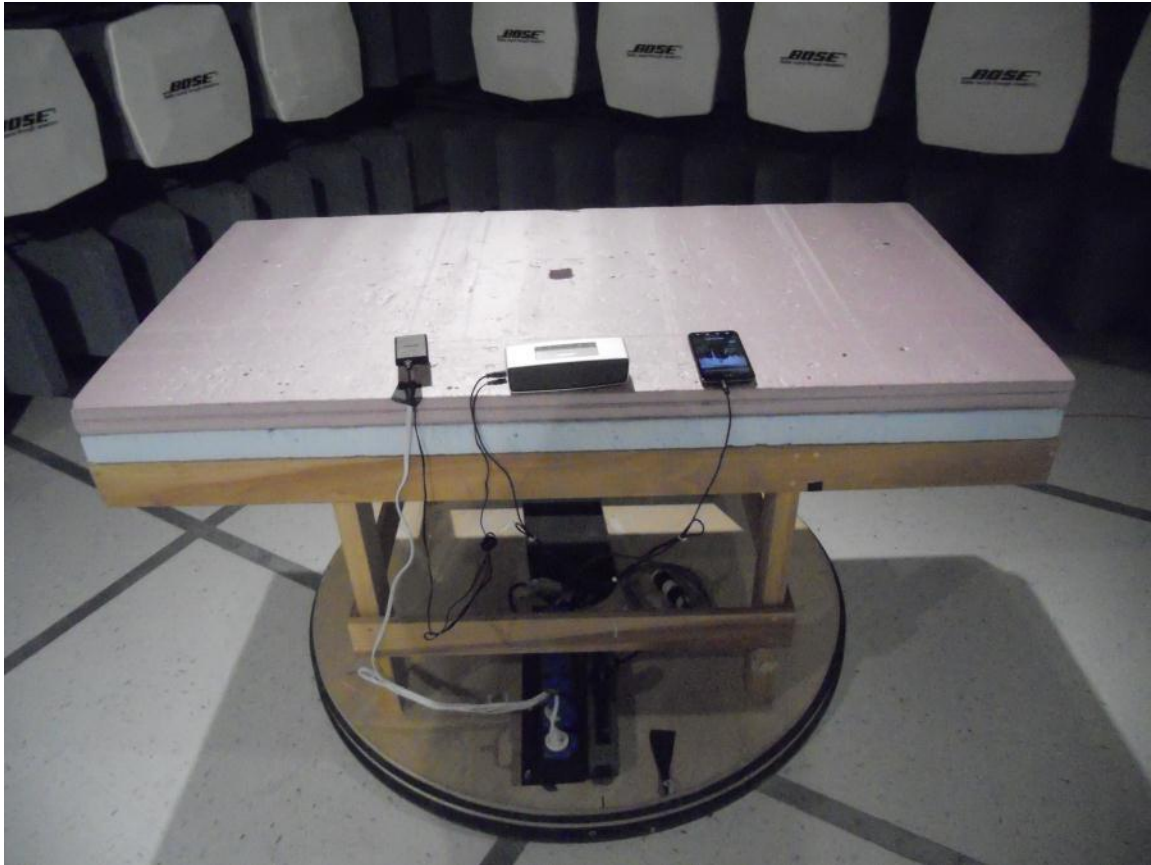

Product: Bose A94413295

Test Setup Photos:

Conducted Emissions

Radiated emissions 30 MHz to 1 GHz

Radiated emissions 1 GHz to 26 GHz

Conducted RF measurements using spectrum analyzer.