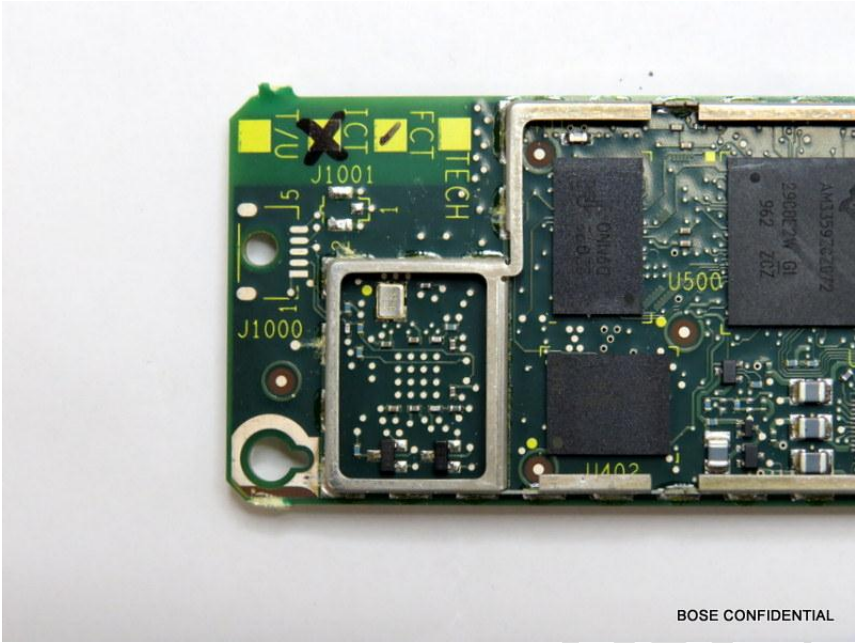

# Bose Model 412568 Transceiver Module Internal Photos

Module Top with Shields

Module Bottom with Shields

Module Top with Shields Removed

Module Bottom with Shields Removed

BOSE CONFIDENTIAL

Wi-Fi Top Detail

BOSE CONFIDENTIAL

Wi-Fi Detail Bottom

Bluetooth LE Detail Top

Bluetooth LE Detail Bottom