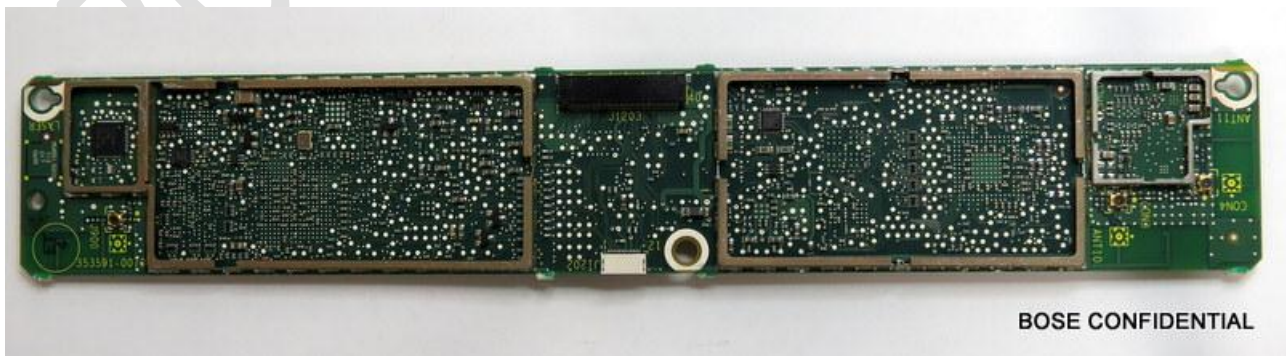

# Bose Model 412568 Transceiver Module Internal Photos

Module Top with Shields

Module Bottom with Shields

Module Top with Shields Removed

Module Bottom with Shields Removed

BOSE CONFIDENTIAL

Wi-Fi Top Detail

BOSE CONFIDENTIAL

Wi-Fi Detail Bottom

Bluetooth LE Detail Top

Bluetooth LE Detail Bottom