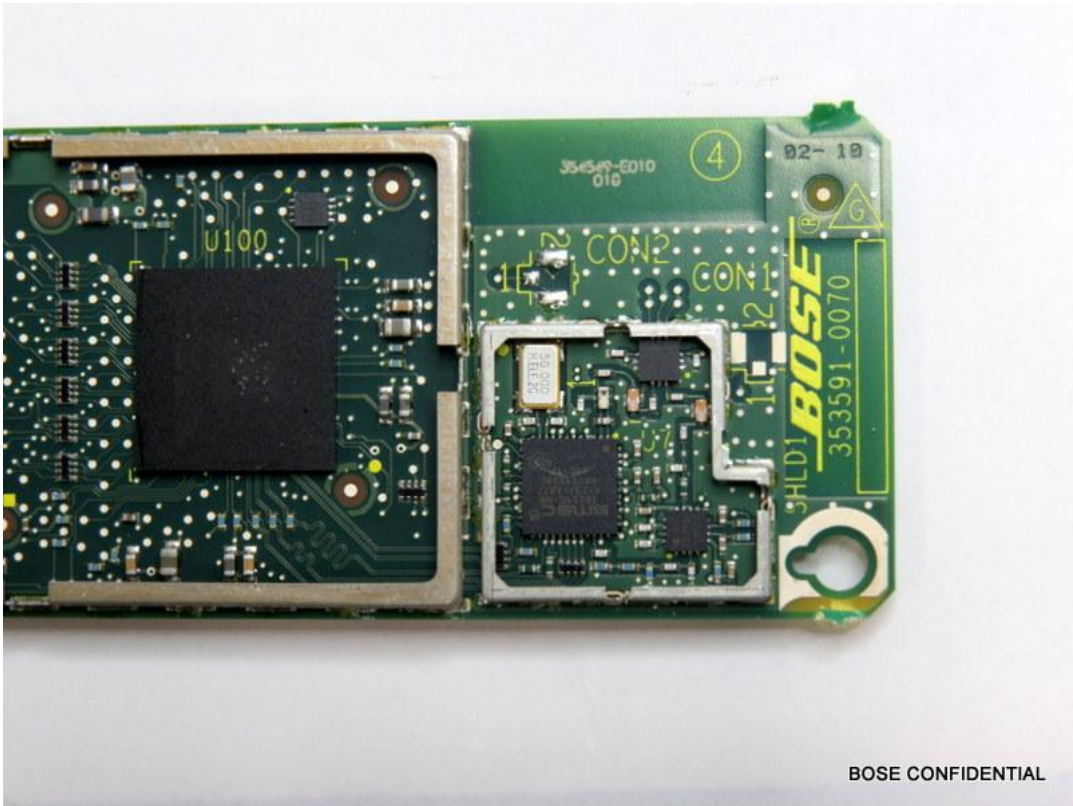

# Bose Model 412568 Transceiver Module Internal Photos

Module Top with Shields

Module Bottom with Shields

Module Top with Shields Removed

Module Bottom with Shields Removed

BOSE CONFIDENTIAL

Wi-Fi Top Detail

BOSE CONFIDENTIAL

Wi-Fi Detail Bottom

Bluetooth LE Detail Top

Bluetooth LE Detail Bottom