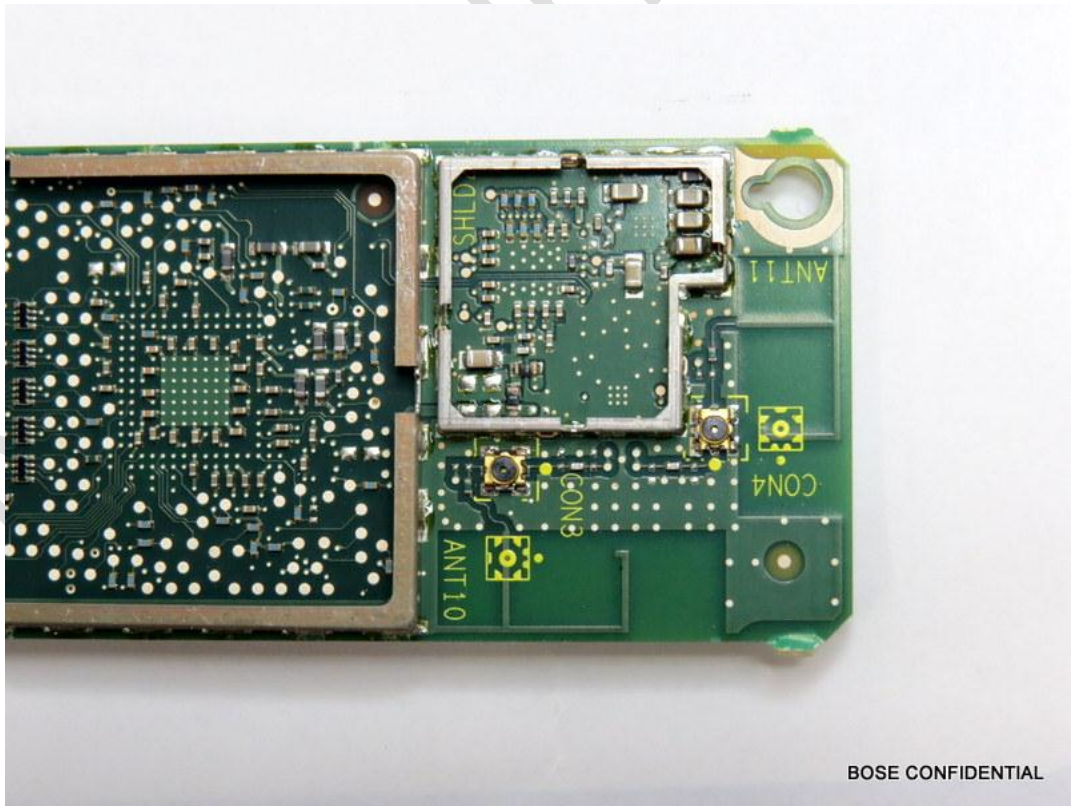

# Bose Model 412568 Transceiver Module Internal Photos

Module Top with Shields

Module Bottom with Shields

Module Top with Shields Removed

Module Bottom with Shields Removed

BOSE CONFIDENTIAL

Wi-Fi Top Detail

BOSE CONFIDENTIAL

Wi-Fi Detail Bottom

Bluetooth LE Detail Top

Bluetooth LE Detail Bottom