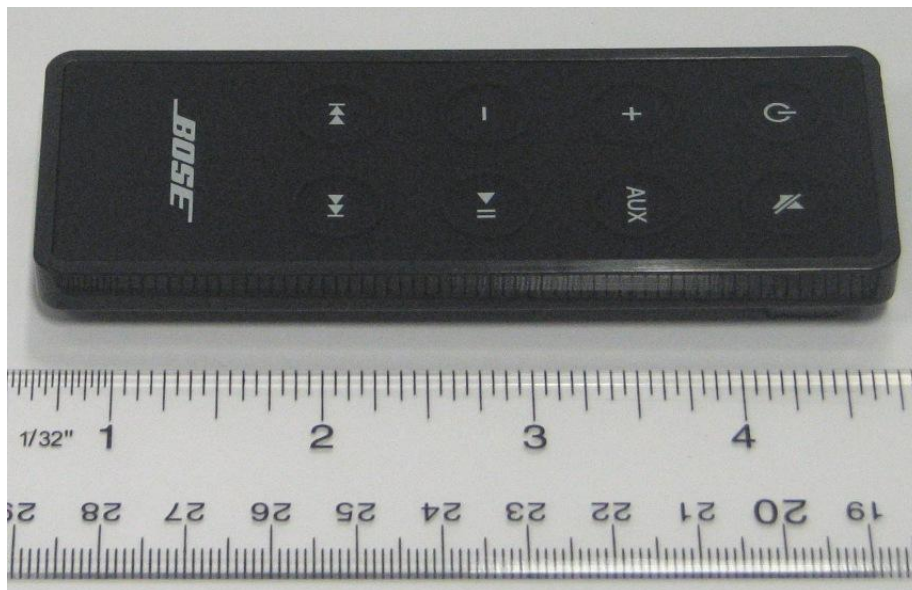

Bose A94410633

External Photos

Front

Rear

Right Side

Left Side

Power supply

Battery

IR Remote

Label location is placed on the bottom of the EUT as shown below