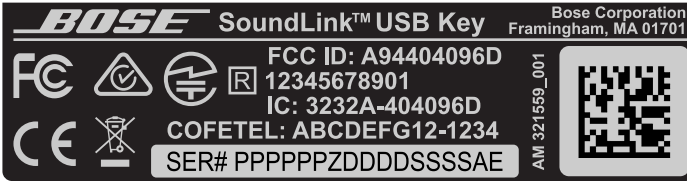

LABEL GRAPHICS
ACTUAL SIZE
(REFERENCE)

LABEL GRAPHICS
VARIATION_0010, FIGURE 1
SCALE: 2:1

LABEL GRAPHICS
VARIATION_0020, FIGURE 2
SCALE: 2:1

Label Location

The label will be located on the backside of the dongle where the two screws are visible in the exterior photos.