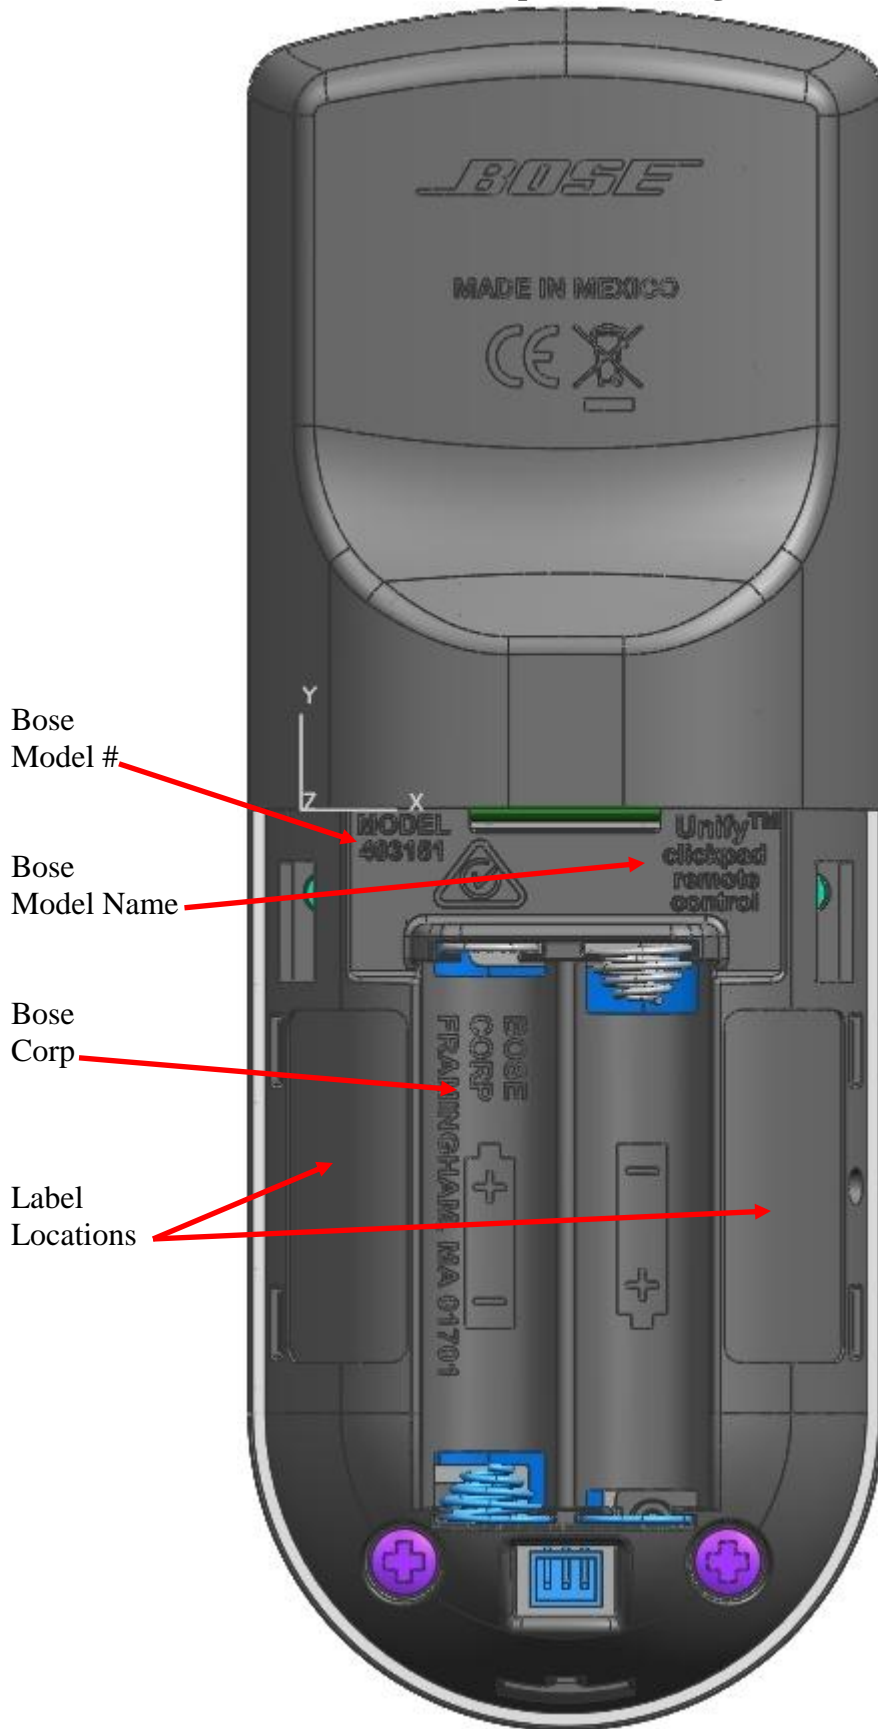

FCC ID : A94403151

IC:3232A-403151

Product label:

The batteries are not installed in the remote upon delivery to the customer.
The customer is required to remove the battery cover to install the batteries; this exposes the label information to the customer.

See next page for molding information.

Final plastic molding.

Bose
Model #

Bose
Model Name

Bose
Corp

Label
Locations

MODEL
403181

Unity™
clickpad
remote
control