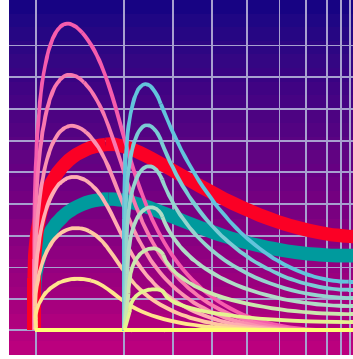

Annex B of test report R20353 Edition 2
EUT: METT HHU 76519
Manufacturer: Texas Instruments Incorporated