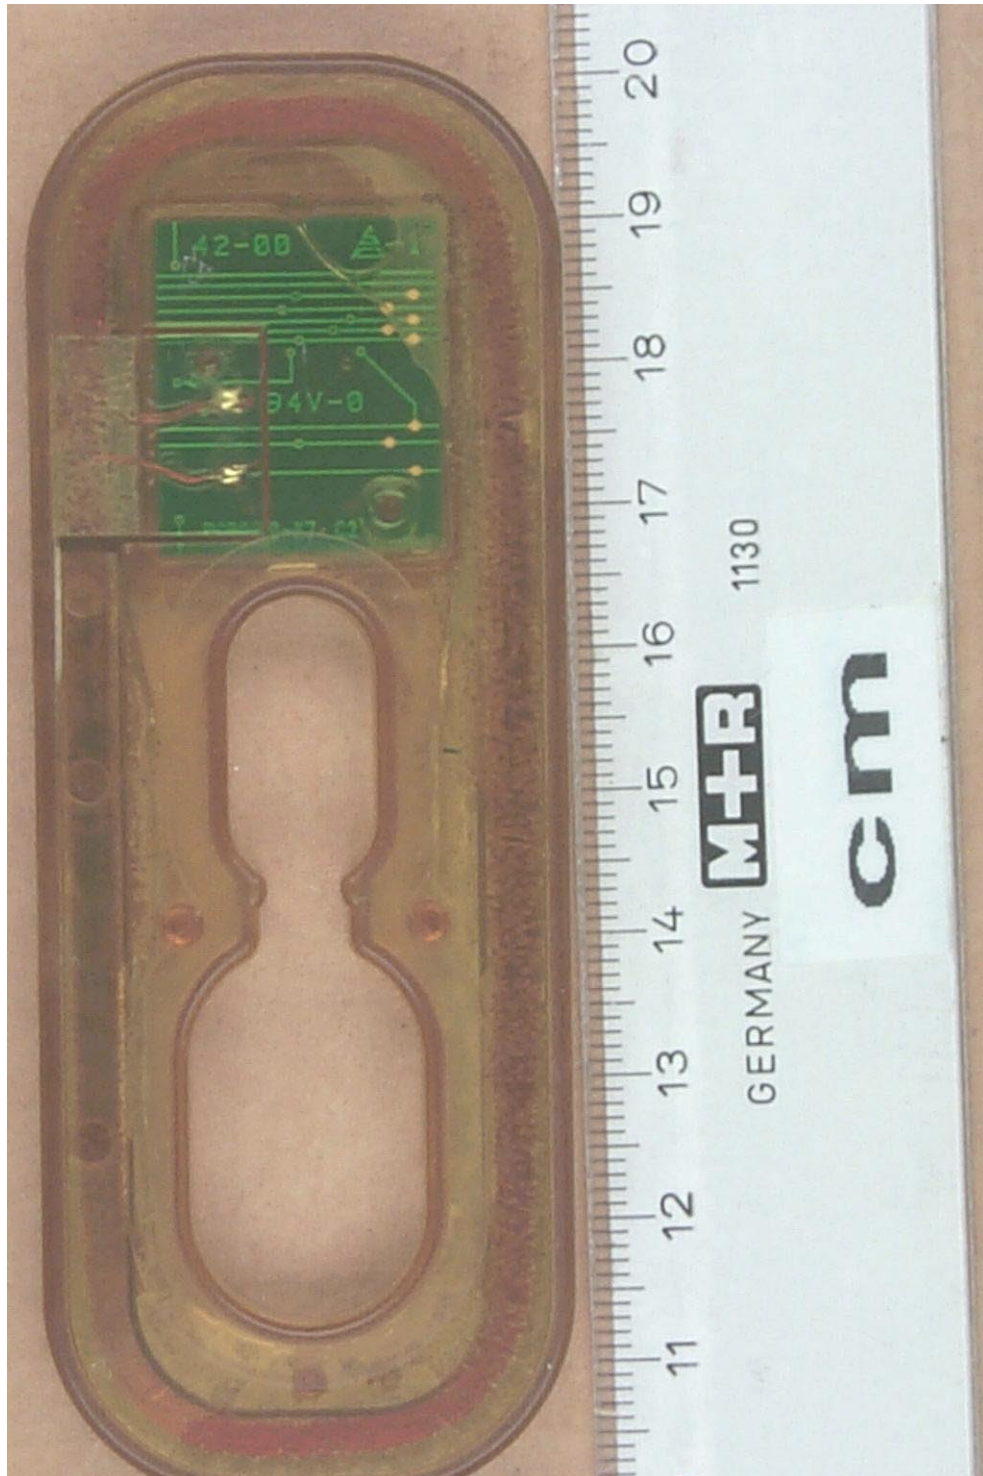

20353_11.jpg METT HHU 76519 TAG, top view

Annex B of test report R20353 Edition 2
EUT: METT HHU 76519
Manufacturer: Texas Instruments Incorporated

20353_12.jpg METT HHU 76519 TAG, bottom view