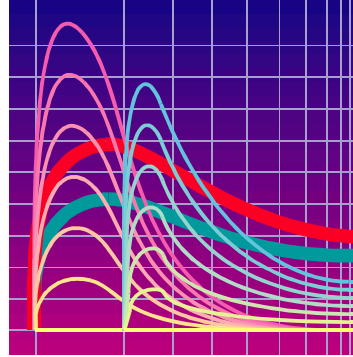

Annex B of test report R20353 Edition 2
EUT: METT HHU 76519
Manufacturer: Texas Instruments Incorporated