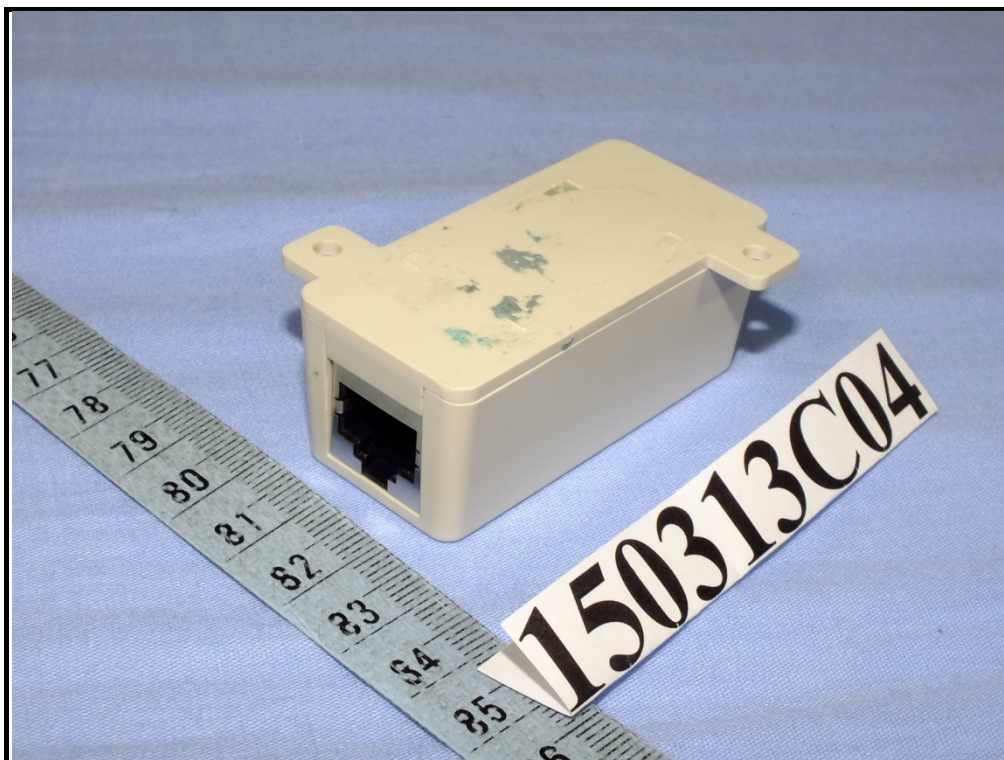

# CONSTRUCTION PHOTOS OF EUT

Adapter for POE used