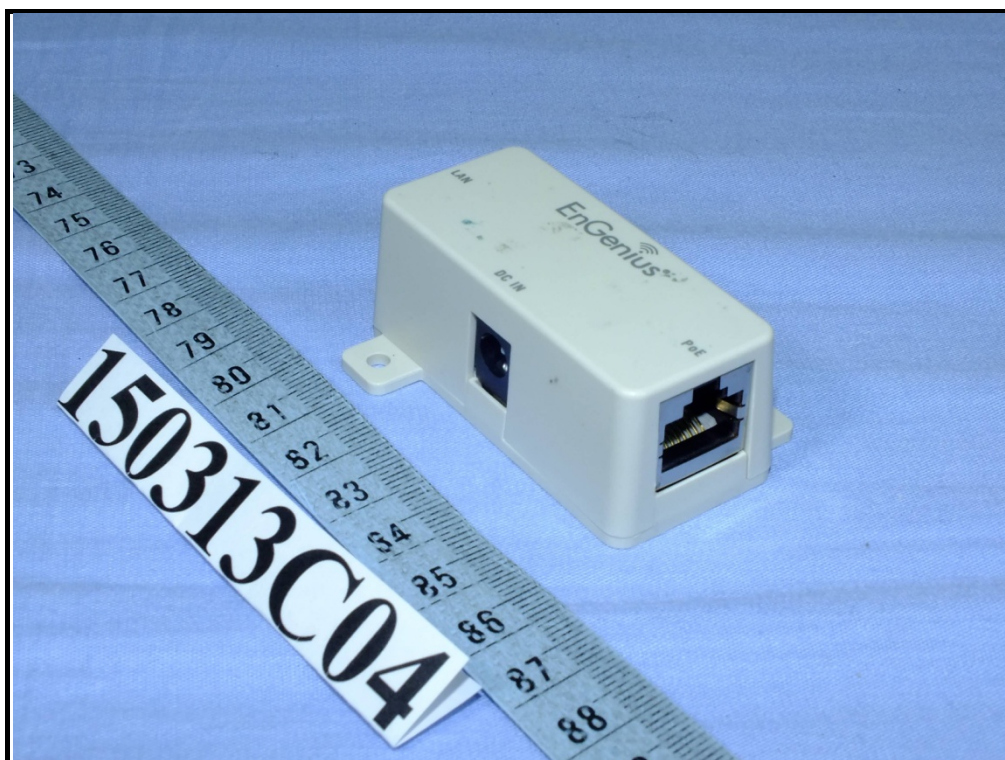

# CONSTRUCTION PHOTOS OF EUT

Adapter for POE used